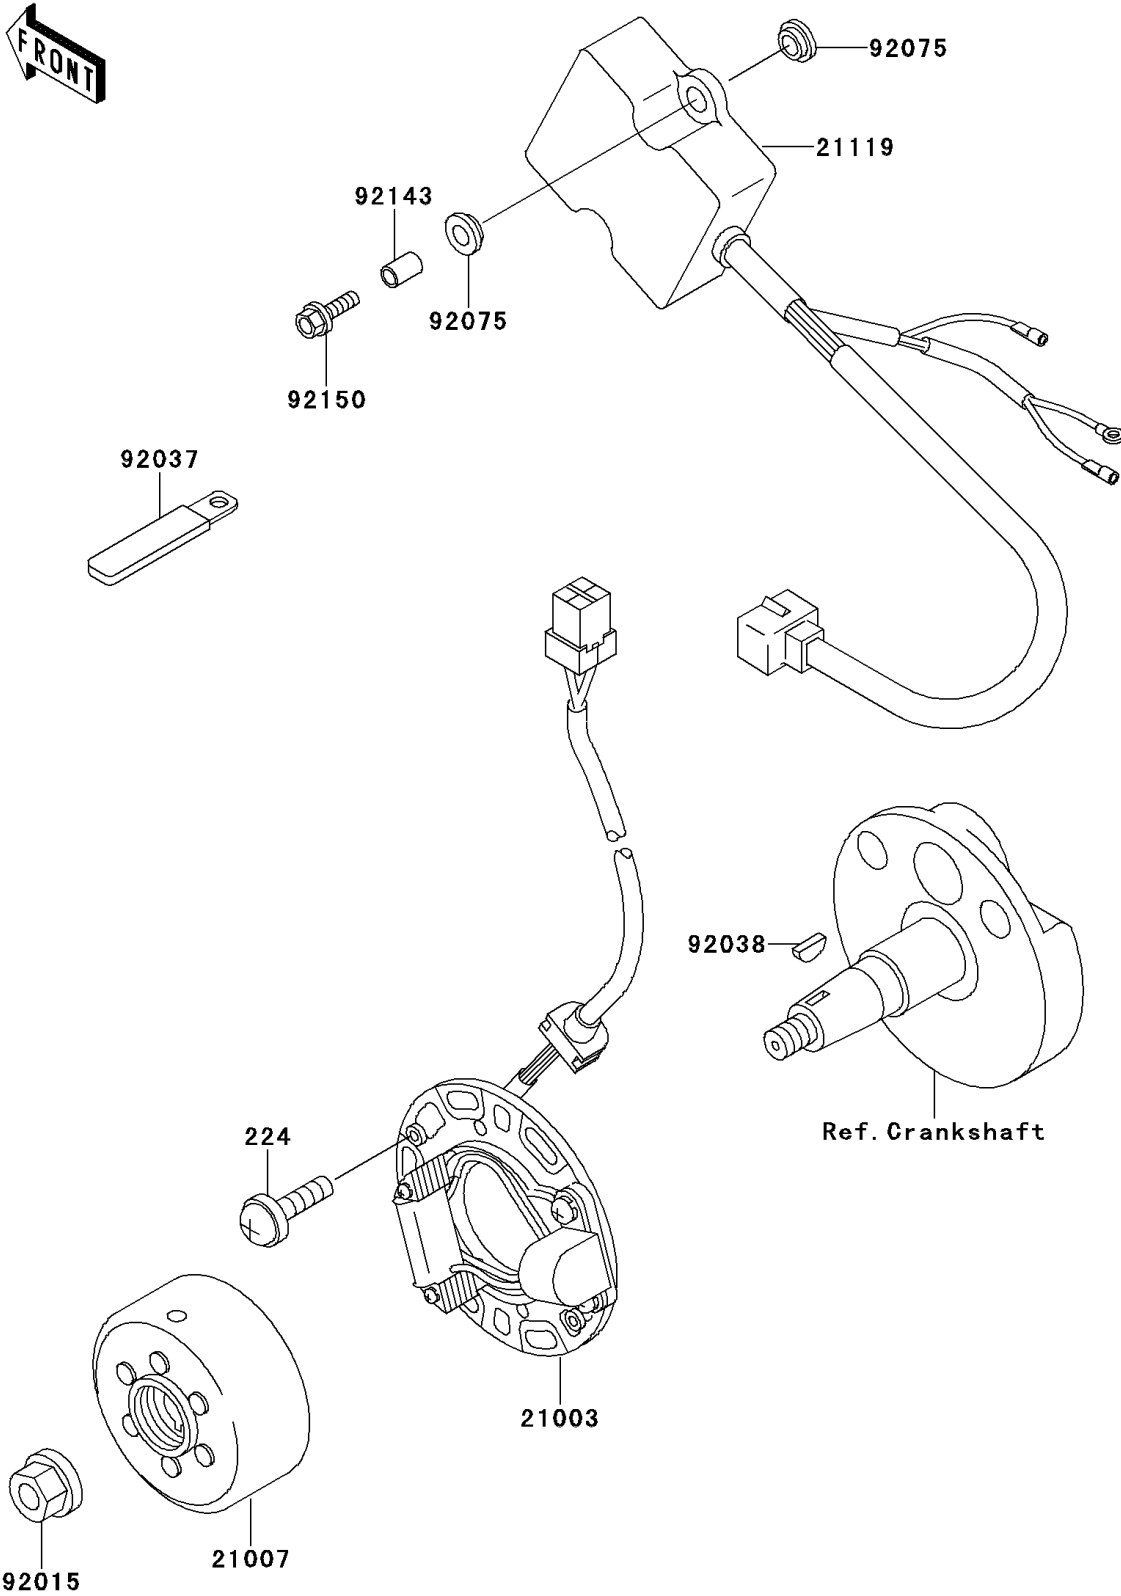

1999 KX80 PARTS DIAGRAM

Generator

E1810

1999 KX80 PARTS LIST

Generator

ITEM NAME	PART NUMBER	QUANTITY
SCREW-PAN-WP-CROS (Ref # 224)	224B0614	2
STATOR (Ref # 21003)	21003-1317	1
ROTOR,MAGNETO (Ref # 21007)	21007-1239	1
IGNITER (Ref # 21119)	21119-1498	1
NUT,FLANGED,10MM (Ref # 92015)	92015-077	1
CLAMP,WIRING HARNESS,L=60 (Ref # 92037)	92037-1069	1
KEY,WOODRUFF (Ref # 92038)	92038-001	1
DAMPER,8MM (Ref # 92075)	92075-1138	4
COLLAR,6X8.5X13 (Ref # 92143)	92143-3715	2
BOLT,6X20 (Ref # 92150)	92150-1339	2