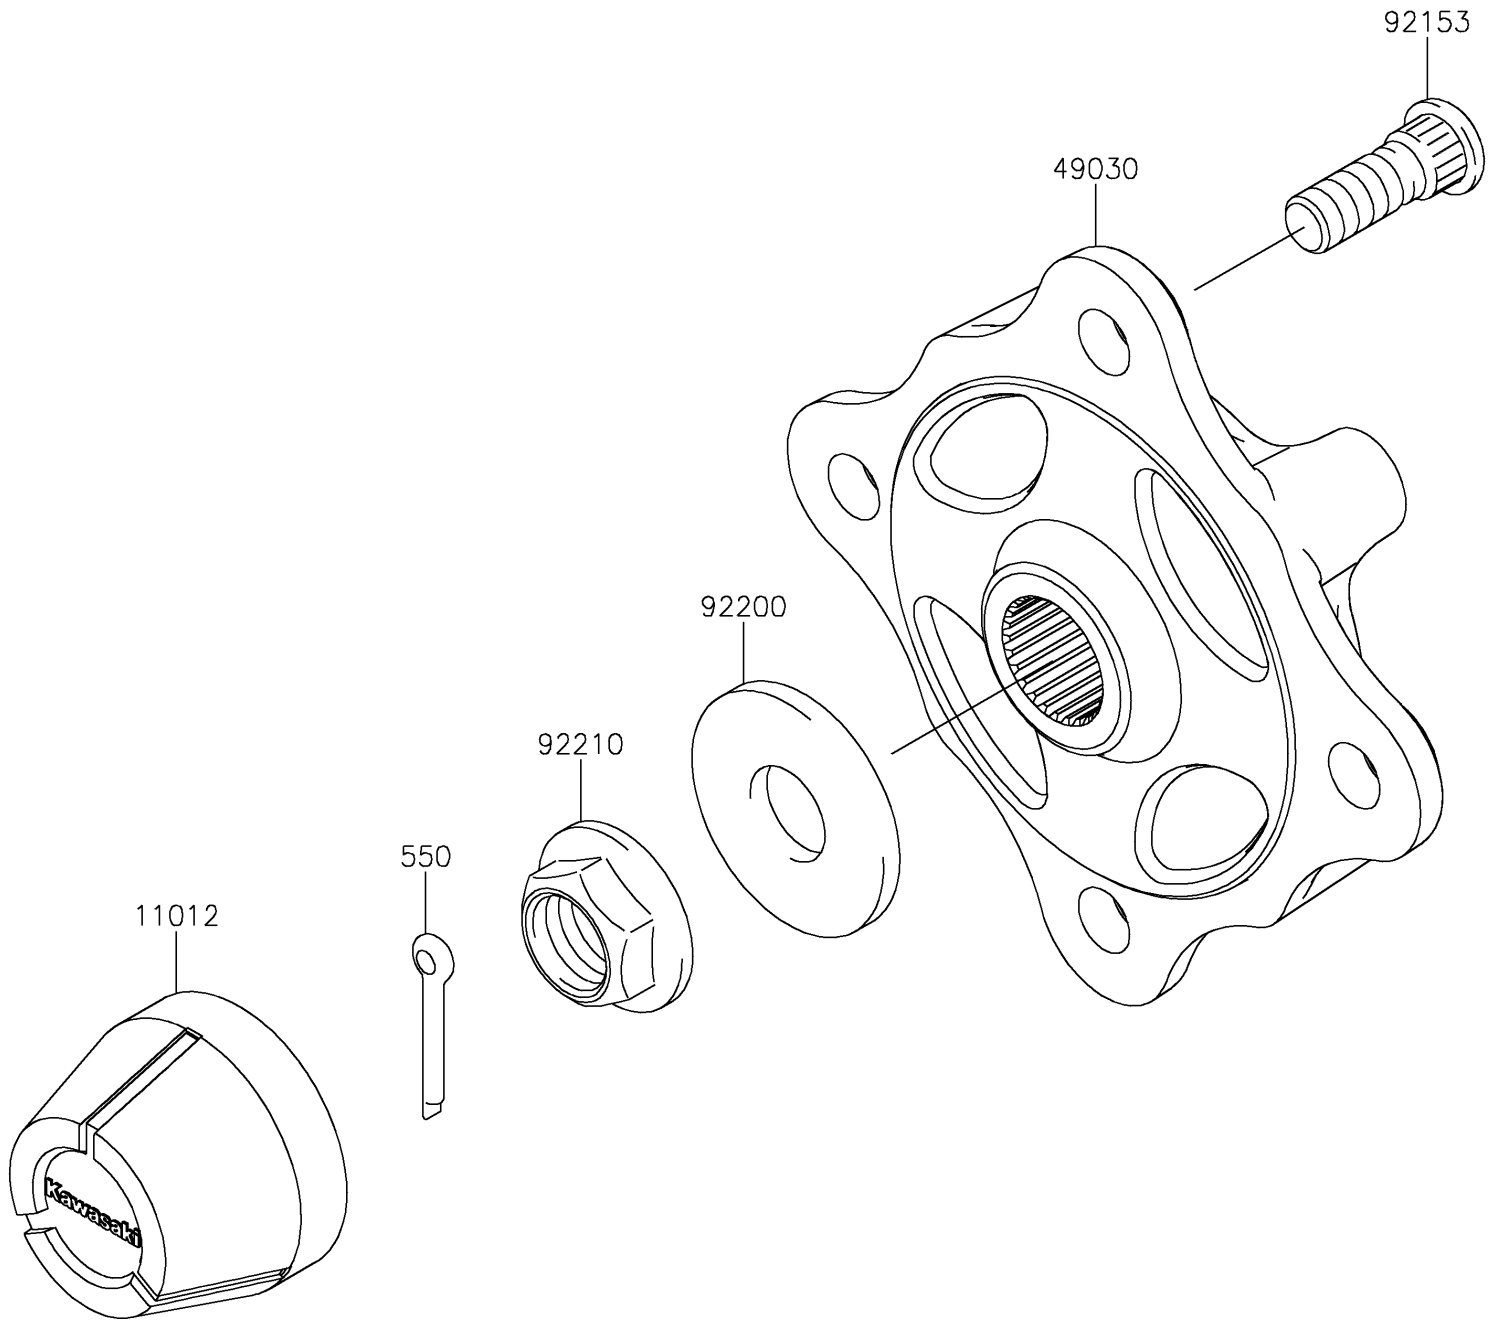

2020 TERYX® PARTS DIAGRAM

Front Hubs/Brakes

F2230

2020 TERYX® PARTS LIST

Front Hubs/Brakes

ITEM NAME	PART NUMBER	QUANTITY
CAP,WHEEL (Ref # 11012)	11012-1969	2
HUB,FR (Ref # 49030)	49030-0560	2
BOLT,12MM (Ref # 92153)	92153-1915	8
WASHER,20.3X52.0X4.5 (Ref # 92200)	92200-1739	2
NUT,FLANGED,20MM (Ref # 92210)	92210-2093	2
PIN-COTTER,4.0X30 (Ref # 550)	550AA4030	2