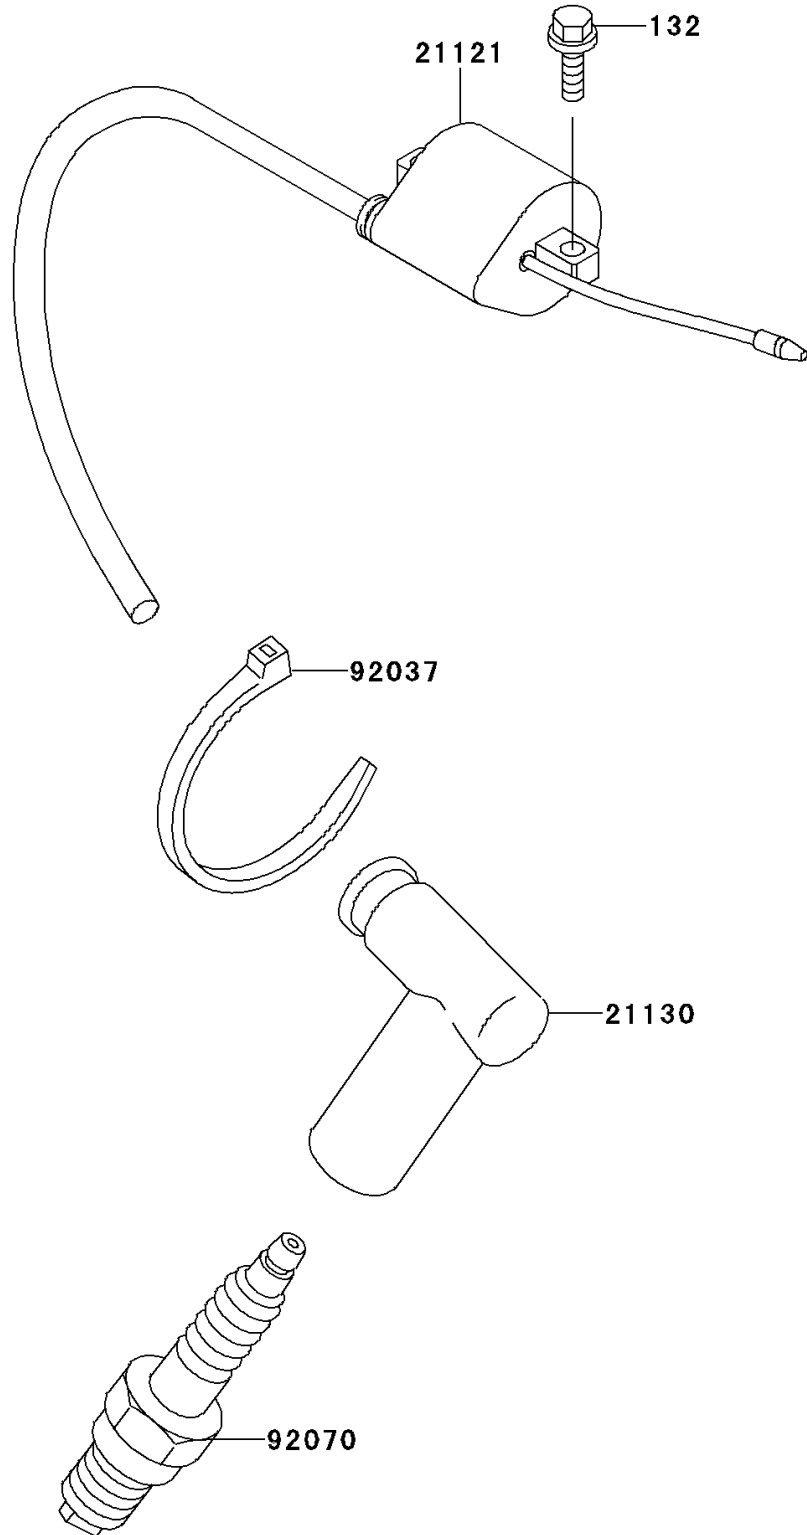

1998 KX80 PARTS DIAGRAM

Ignition System

E1830

1998 KX80 PARTS LIST

Ignition System

ITEM NAME	PART NUMBER	QUANTITY
BOLT-FLANGED-SMALL (Ref # 132)	132G0616	2
COIL-IGNITION (Ref # 21121)	21121-1205	1
CAP-SPARK PLUG (Ref # 21130)	21130-1062	1
CLAMP (Ref # 92037)	92037-1173	1
PLUG-SPARK,R6252K-105NGK,SOLID (Ref # 92070)	92070-1241	1