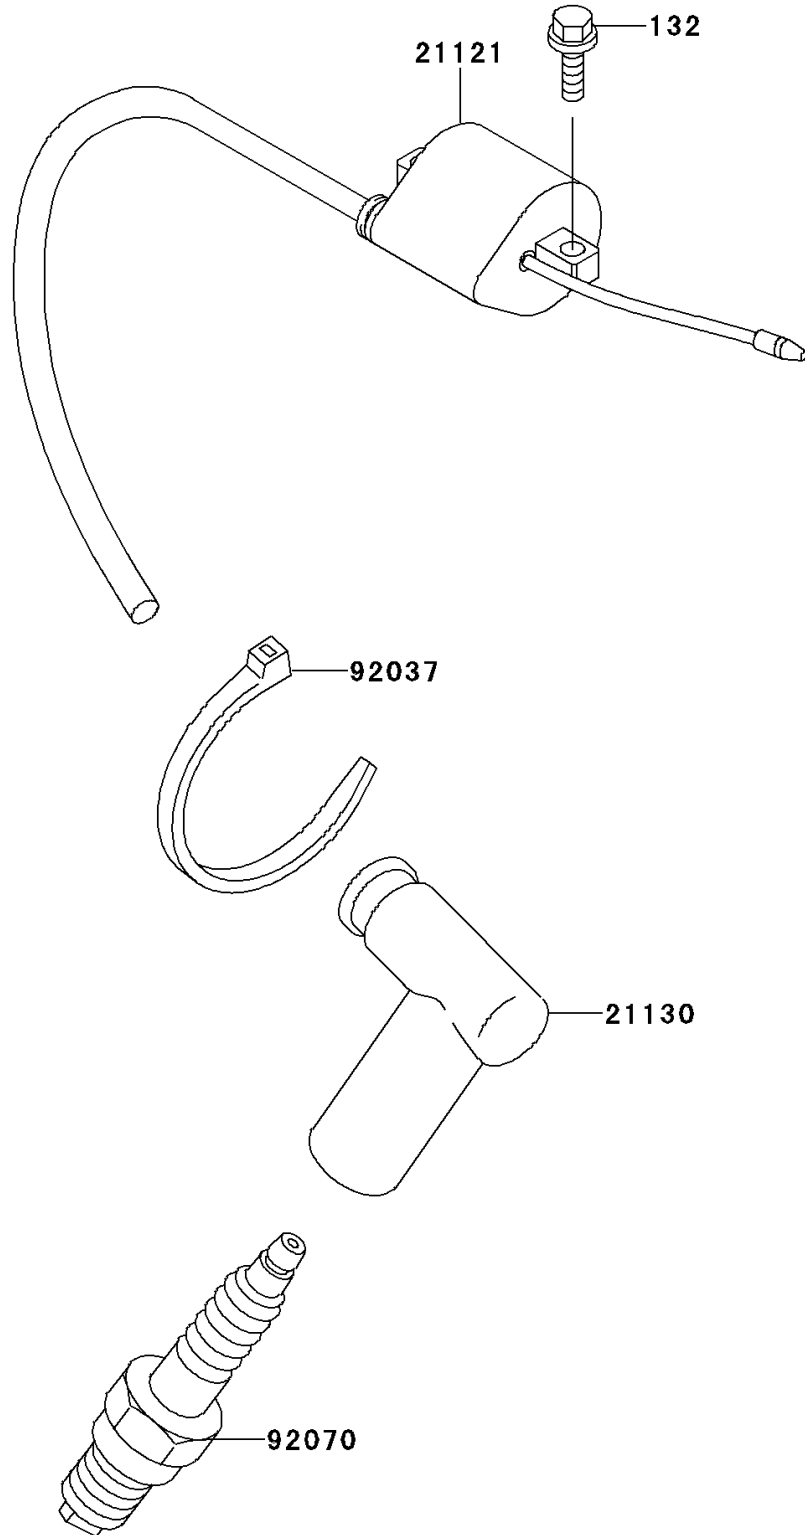

1999 KX80 PARTS DIAGRAM

Ignition System

E1830

1999 KX80 PARTS LIST

Ignition System

ITEM NAME	PART NUMBER	QUANTITY
BOLT-FLANGED-SMALL (Ref # 132)	132G0616	2
COIL-IGNITION (Ref # 21121)	21121-1205	1
CAP-SPARK PLUG (Ref # 21130)	21130-1062	1
CLAMP (Ref # 92037)	92037-1173	1
PLUG-SPARK,R6252K-105NGK,SOLID (Ref # 92070)	92070-1241	1