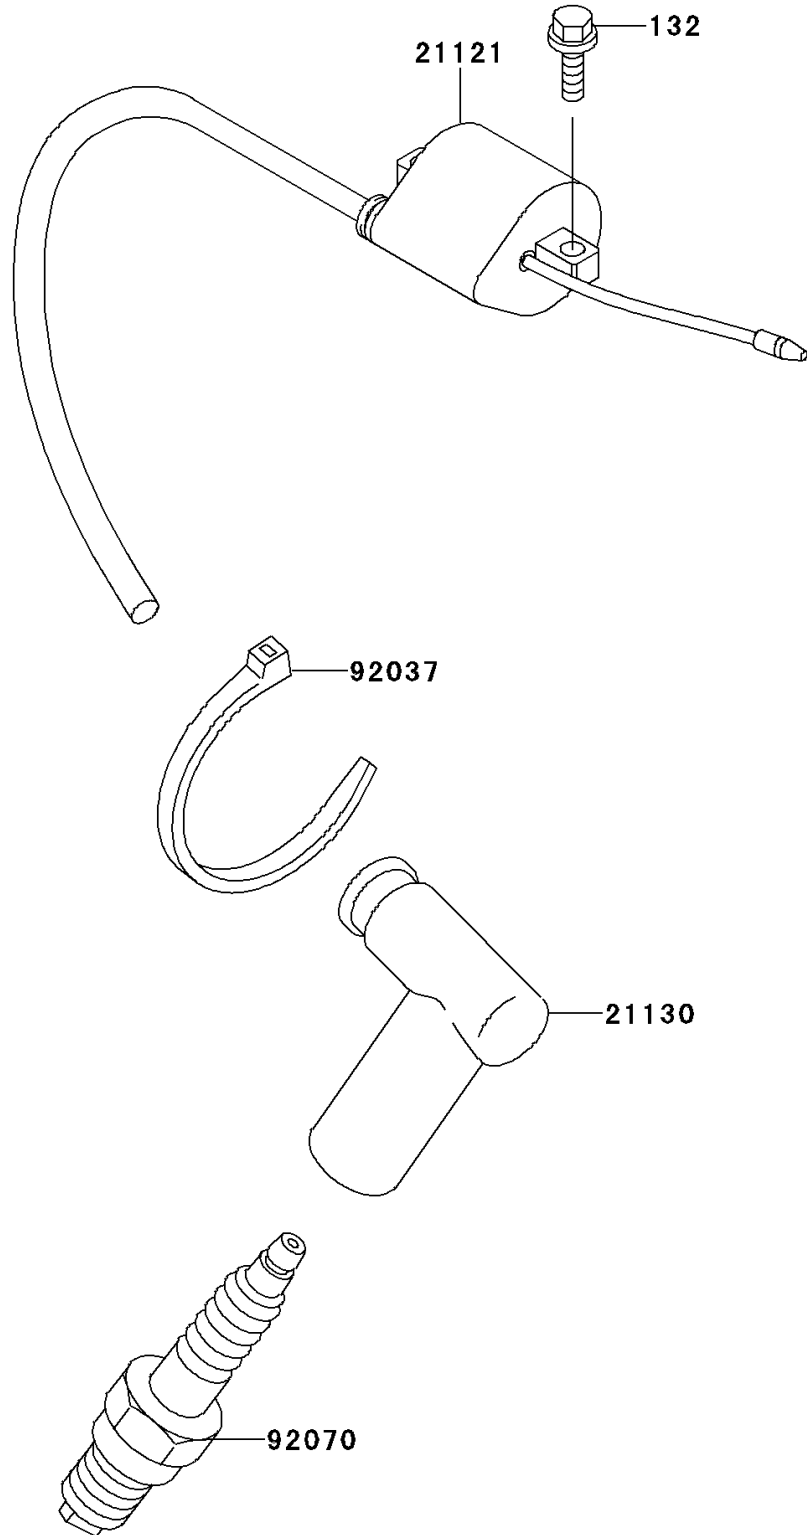

2000 KX80 PARTS DIAGRAM

Ignition System

E1830

2000 KX80 PARTS LIST

Ignition System

ITEM NAME	PART NUMBER	QUANTITY
BOLT-FLANGED-SMALL (Ref # 132)	132G0616	2
COIL-IGNITION (Ref # 21121)	21121-1205	1
CAP-SPARK PLUG (Ref # 21130)	21130-1062	1
CLAMP (Ref # 92037)	92037-1173	1
PLUG-SPARK,R6252K-105NGK,SOLID (Ref # 92070)	92070-1241	1