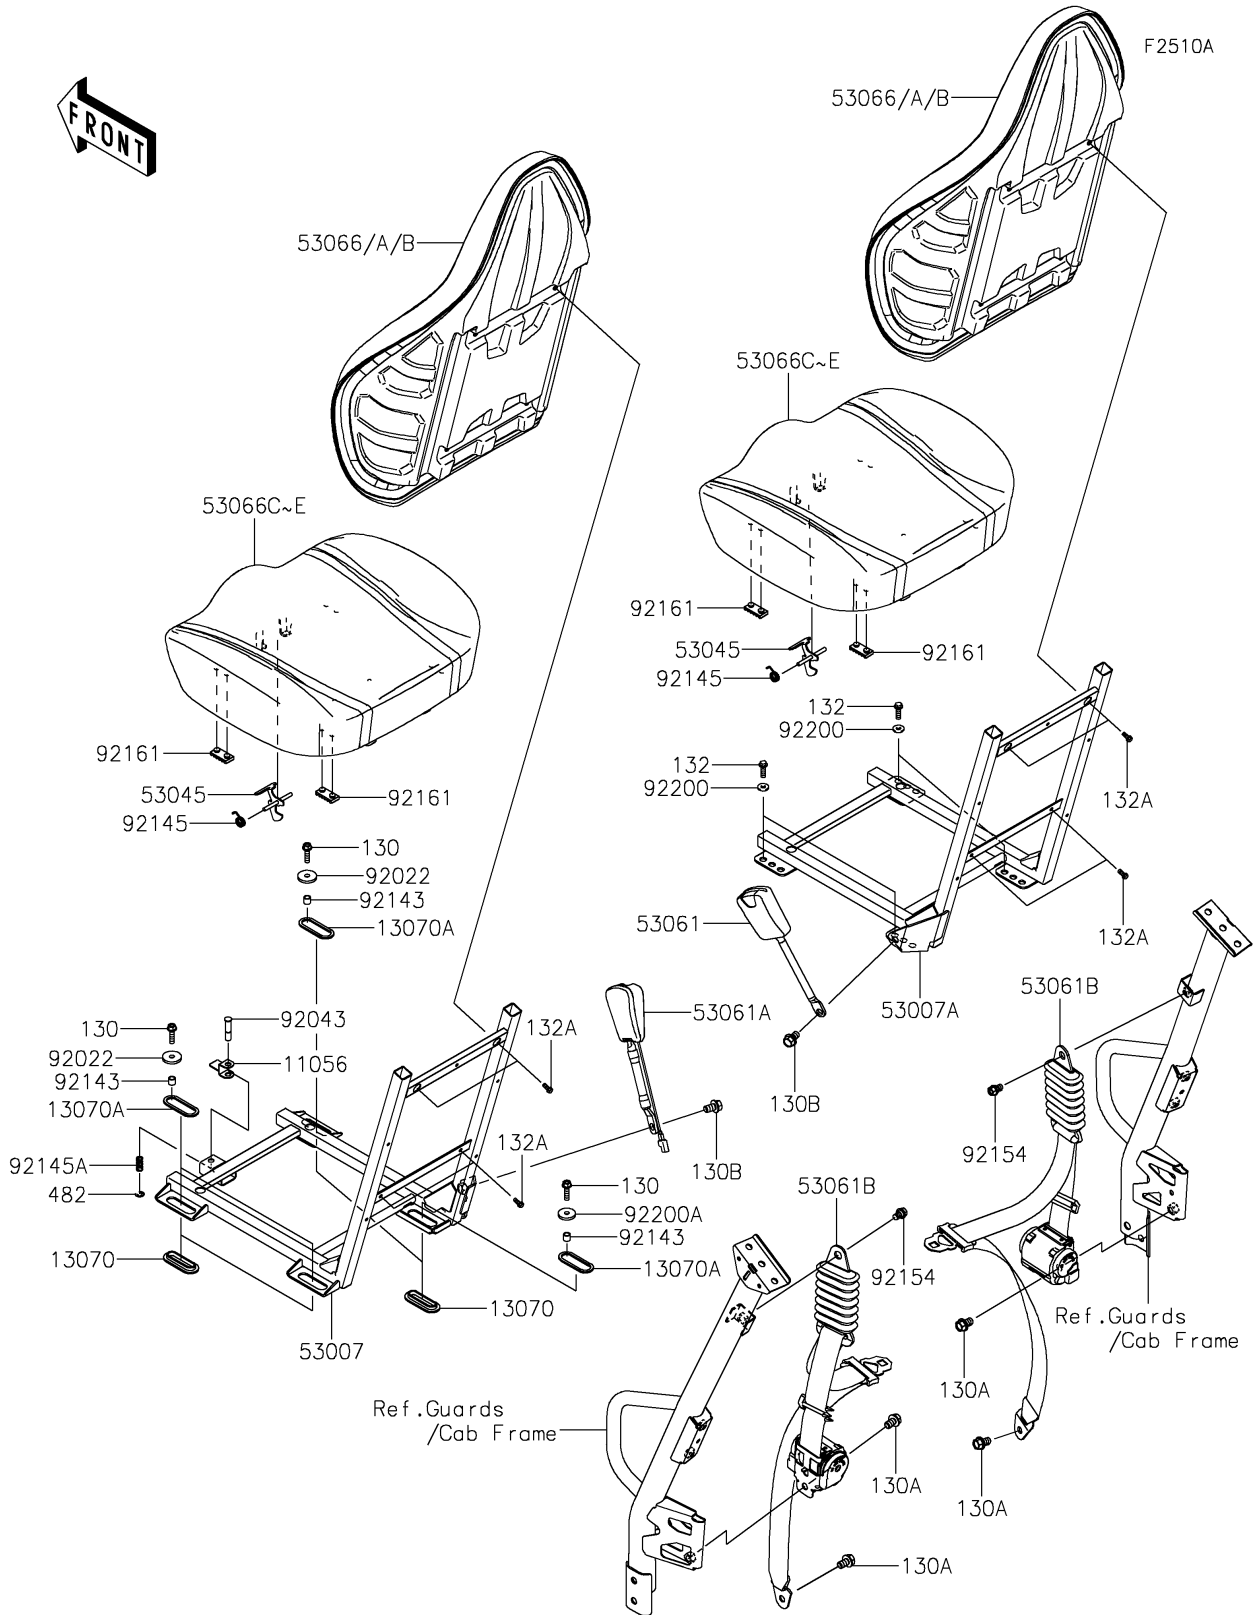

2019 TERYX® PARTS DIAGRAM

Seat(FJF-FLF)

2019 TERYX® PARTS LIST

Seat(FJF-FLF)

ITEM NAME	PART NUMBER	QUANTITY
BRACKET (Ref # 11056)	11056-7917	1
GUIDE (Ref # 13070)	13070-0806	4
GUIDE (Ref # 13070A)	13070-0807	4
FRAME-SEAT,FR,LH (Ref # 53007)	53007-0375	1
FRAME-SEAT,FR,RH (Ref # 53007A)	53007-0376	1
HOOK-ASSY (Ref # 53045)	53045-0019	2
BELT-SEAT,BUCKLE (Ref # 53061)	53061-0039	1
BELT-SEAT,BUCKLE,SW. (Ref # 53061A)	53061-0338	1
BELT-SEAT,RETRACTOR,L=2500 (Ref # 53061B)	53061-0345	2
SEAT-ASSY,BACK,BLK/SIL/GRN (Ref # 53066)	53066-0394-41J	2
SEAT-ASSY,BOTTOM,BLACK+SIL+GRN (Ref # 53066C)	53066-0533-41Y	2
WASHER (Ref # 92022)	92022-2116	3
PIN (Ref # 92043)	92043-0882	1
COLLAR,8.8X12X11.5 (Ref # 92143)	92143-1340	4
SPRING,SEAT LATCH (Ref # 92145)	92145-0022	2
SPRING (Ref # 92145A)	92145-1682	1
BOLT,FLANGED,10X16 (Ref # 92154)	92154-2089	2
DAMPER,SEAT (Ref # 92161)	92161-1489	8
WASHER,8.2X20.0X2.5 (Ref # 92200)	92200-0205	4
WASHER,8.6X31X4.5 (Ref # 92200A)	92200-1758	1
BOLT-FLANGED,8X30 (Ref # 130)	130BA0830	4
BOLT-FLANGED,12X20 (Ref # 130A)	130BA1220	4
BOLT-FLANGED,13X22 (Ref # 130B)	130BB1222	2
BOLT-FLANGED-SMALL,8X25 (Ref # 132)	132BA0825	4
BOLT-FLANGED-SMALL,6X14 (Ref # 132A)	132BB0614	8
CIRCLIP-TYPE-E,8MM (Ref # 482)	482EA8000	1