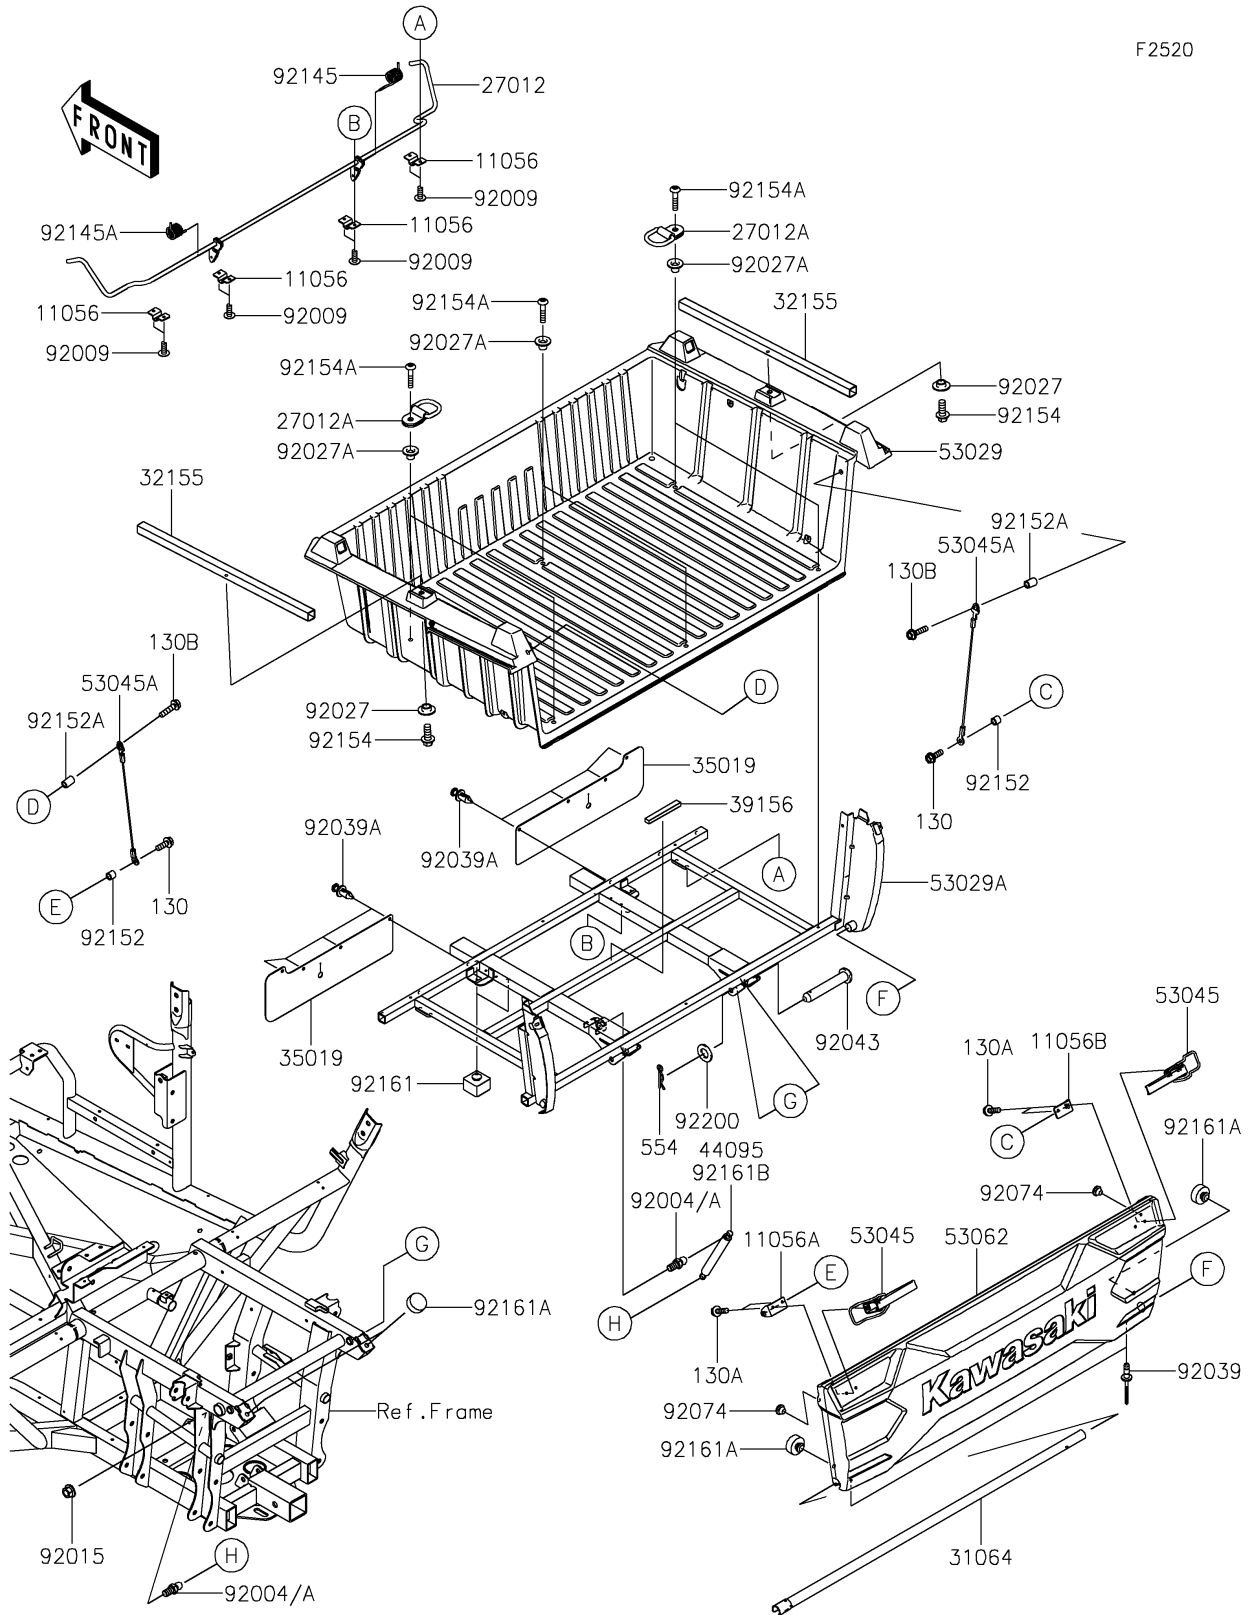

2020 TERYX® PARTS DIAGRAM

Carrier(s)

F2520

2020 TERYX® PARTS LIST

Carrier(s)

ITEM NAME	PART NUMBER	QUANTITY
BRACKET,ROD (Ref # 11056)	11056-2422	4
BRACKET (Ref # 11056A)	11056-2437	1
BRACKET (Ref # 11056B)	11056-2447	1
HOOK,ROD (Ref # 27012)	27012-0744	1
HOOK (Ref # 27012A)	27012-0766	4
PIPE-COMP,PIVOT (Ref # 31064)	31064-0656	1
PIPE,ACCESSORY RAIL (Ref # 32155)	32155-1360	2
FLAP,MUD (Ref # 35019)	35019-0583	2
PAD (Ref # 39156)	39156-0068	1
DAMPER-GAS FILLED (Ref # 44095)	44095-0001	1
CARRIER (Ref # 53029)	53029-0332	1
CARRIER (Ref # 53029A)	53029-0339	1
HOOK-ASSY,LATCH (Ref # 53045)	53045-0020	2
HOOK-ASSY,426MM (Ref # 53045A)	53045-0027	2
GATE-TAIL (Ref # 53062)	53062-0023	1
STUD (Ref # 92004A)	92004-0733	2
SCREW,TAPPING,6X16 (Ref # 92009)	92009-1166	8
NUT,FLANGED,8MM (Ref # 92015)	92015-1406	1
COLLAR (Ref # 92027)	92027-1745	2
COLLAR (Ref # 92027A)	92027-1767	6
RIVET,6.35X17.9 (Ref # 92039)	92039-0746	2
RIVET (Ref # 92039A)	92039-0776	8
PIN,12.4X72.4 (Ref # 92043)	92043-0716	2
PLUG,7X2 (Ref # 92074)	92074-028	2
SPRING (Ref # 92145)	92145-1609	1
SPRING (Ref # 92145A)	92145-1610	1
COLLAR,6.3X9.5X8 (Ref # 92152)	92152-0621	2
COLLAR,6.2X9.5X14.0 (Ref # 92152A)	92152-1750	2
BOLT,FLANGED,8X20 (Ref # 92154)	92154-1226	2

2020 TERYX® PARTS LIST

Carrier(s)

ITEM NAME	PART NUMBER	QUANTITY
BOLT,TORX,6X30 (Ref # 92154A)	92154-1316	6
DAMPER (Ref # 92161)	92161-0421	4
DAMPER,SEAT (Ref # 92161A)	92161-1065	4
WASHER,13X24X2 (Ref # 92200)	92200-0451	2
BOLT-FLANGED,6X18 (Ref # 130)	130BB0618	2
BOLT-FLANGED,6X20 (Ref # 130A)	130BB0620	4
BOLT-FLANGED,6X25 (Ref # 130B)	130BB0625	2
PIN-SNAP,12MM (Ref # 554)	554DA1200	2