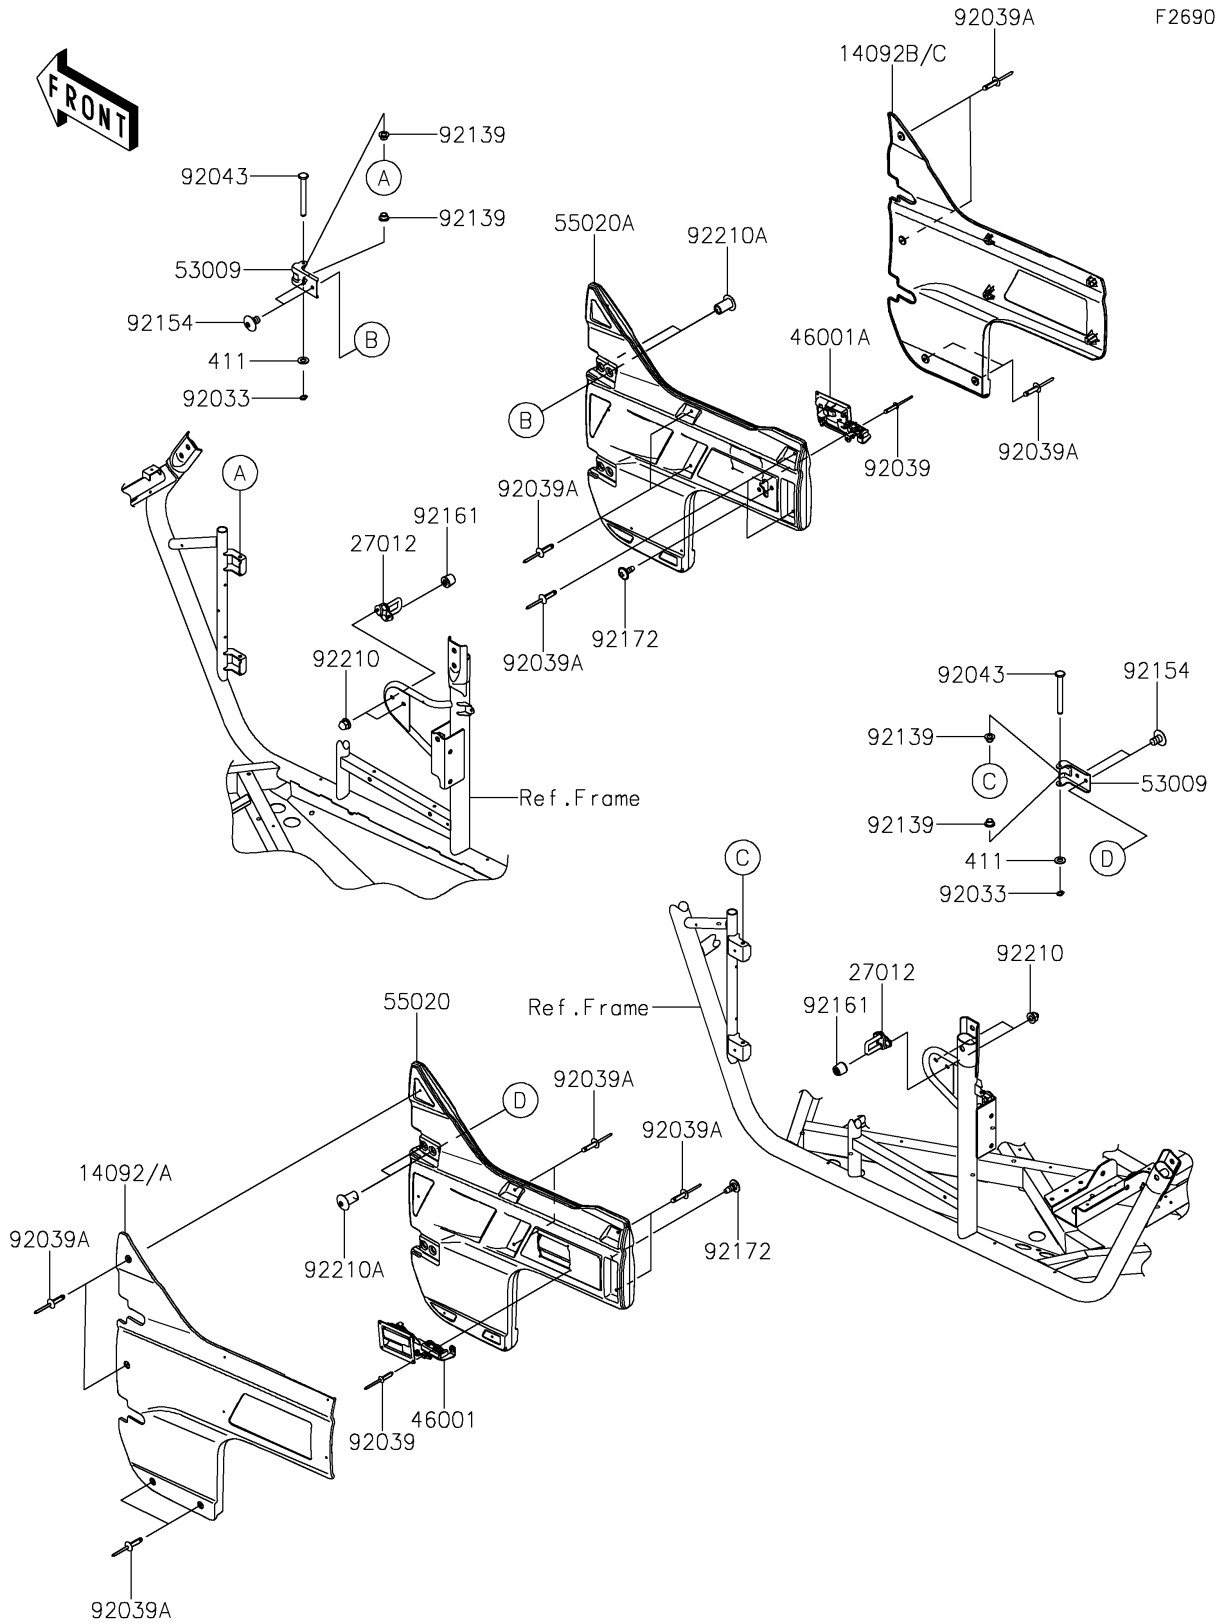

2016 TERYX® PARTS DIAGRAM

Door

2016 TERYX® PARTS LIST

Door

ITEM NAME	PART NUMBER	QUANTITY
COVER,SIDE GUARD,FR,LH,B.WHITE (Ref # 14092)	14092-0748-266	1
COVER,SIDE GUARD,FR,RH,B.WHITE (Ref # 14092B)	14092-0749-266	1
HOOK (Ref # 27012)	27012-0705	2
HANDLE-ASSY,SIDE GUARD,LH (Ref # 46001)	46001-0556	1
HANDLE-ASSY,SIDE GUARD,RH (Ref # 46001A)	46001-0557	1
HINGE (Ref # 53009)	53009-0303	4
GUARD,SIDE,FR,LH (Ref # 55020)	55020-0737	1
GUARD,SIDE,FR,RH (Ref # 55020A)	55020-0738	1
RING-SNAP (Ref # 92033)	92033-0719	4
RIVET,4.0X17.5 (Ref # 92039)	92039-0703	8
RIVET,5X23.3 (Ref # 92039A)	92039-0769	16
PIN,6X56 (Ref # 92043)	92043-0743	4
BUSHING,6X8X6 (Ref # 92139)	92139-0709	8
BOLT,TORX,8X13 (Ref # 92154)	92154-1911	8
DAMPER,9X28X24.3 (Ref # 92161)	92161-1456	2
SCREW,6X16 (Ref # 92172)	92172-0711	4
NUT,CAP,6MM (Ref # 92210)	92210-0003	4
NUT,TORX,8MM (Ref # 92210A)	92210-1442	8
WASHER-PLAIN,6MM (Ref # 411)	411AB0600	4