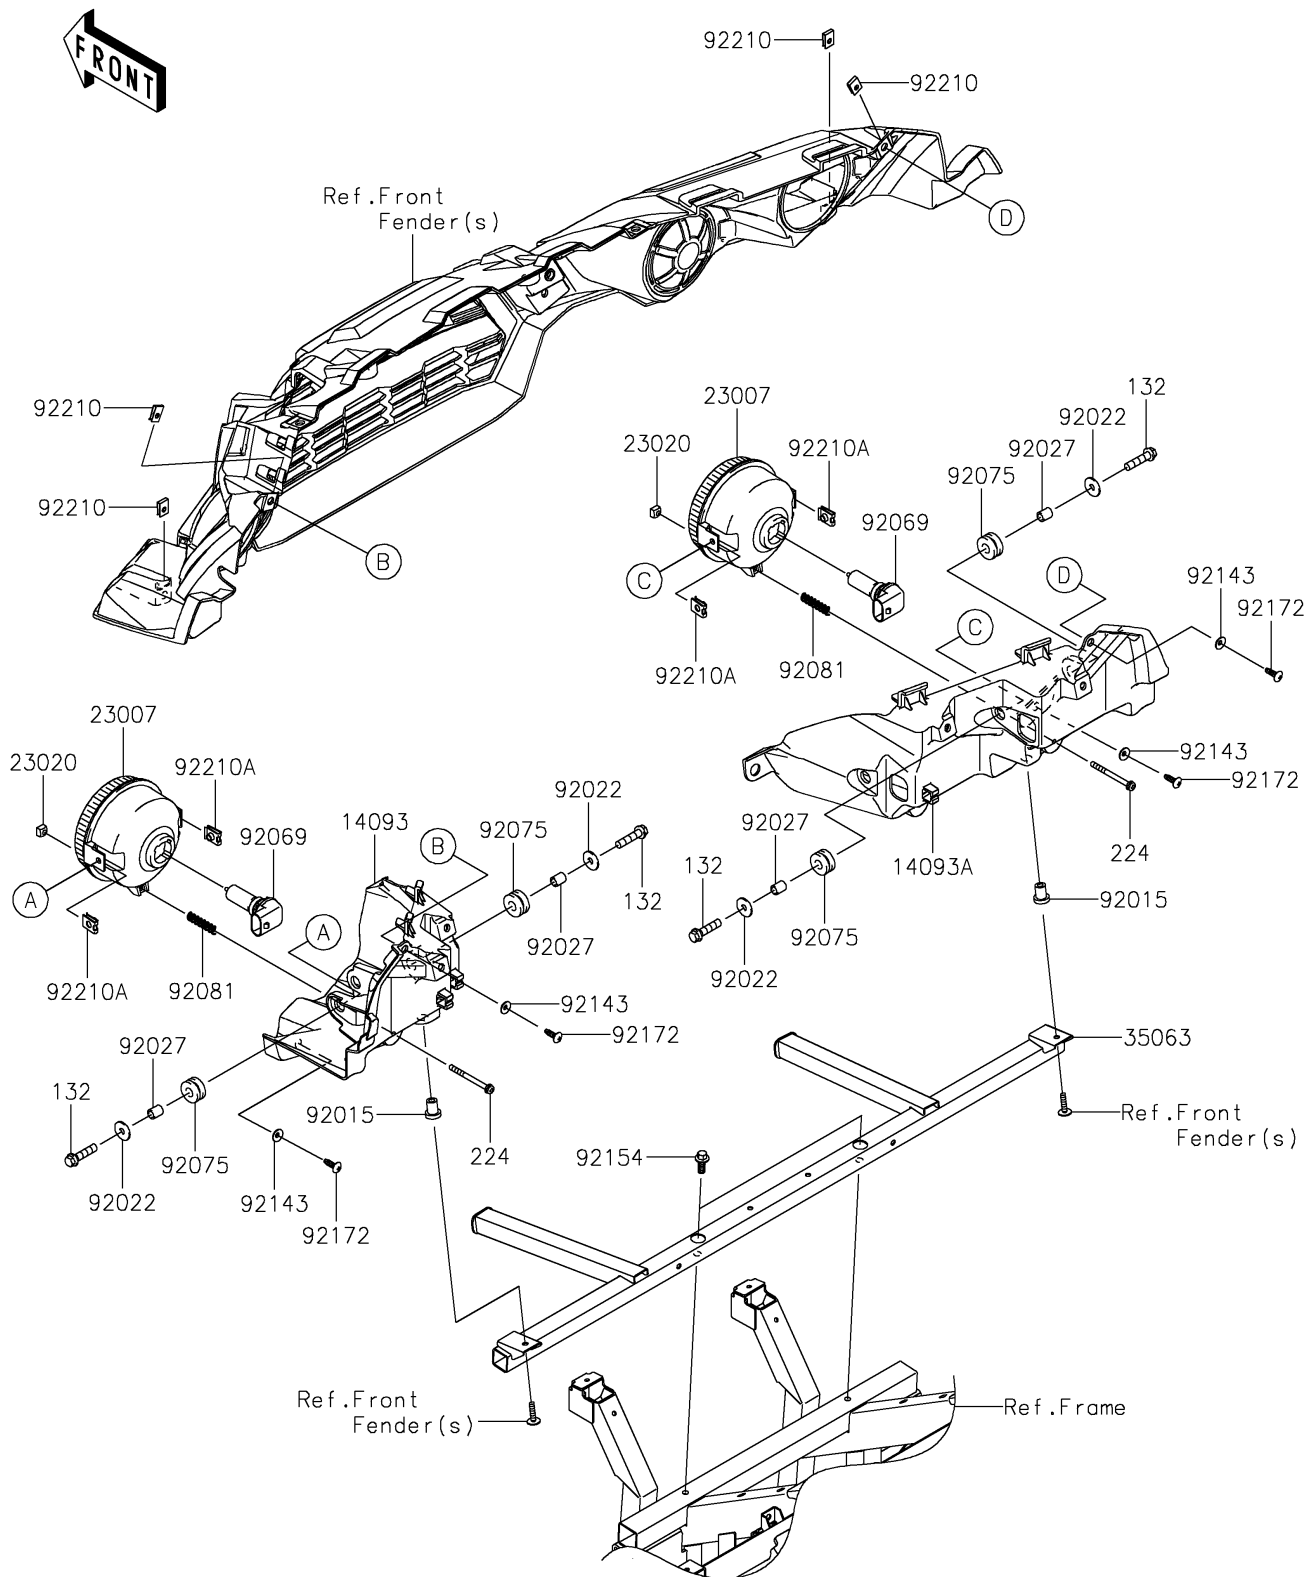

# 2016 TERYX® PARTS DIAGRAM

Headlight(s)

F2710

## 2016 TERYX® PARTS LIST

### Headlight(s)

ITEM NAME	PART NUMBER	QUANTITY
COVER,HEADLIGHT,LH (Ref # 14093)	14093-0207	1
COVER,HEADLIGHT,RH (Ref # 14093A)	14093-0208	1
LENS-COMP,HEAD LAMP (Ref # 23007)	23007-0096	2
NUT,4MM,FOCUS ADJUST (Ref # 23020)	23020-018	2
STAY,HEADLAMP (Ref # 35063)	35063-1405	1
NUT,RUBBER,6MM (Ref # 92015)	92015-1692	2
WASHER,6.5X20X1.6 (Ref # 92022)	92022-125	4
COLLAR,6.8X10X12 (Ref # 92027)	92027-162	4
BULB,12V 35/35W (Ref # 92069)	92069-0019	2
DAMPER,10X24X12 (Ref # 92075)	92075-1690	4
SPRING,FOCUS ADJUST (Ref # 92081)	92081-1896	2
COLLAR (Ref # 92143)	92143-1087	4
BOLT,FLANGED,8X20 (Ref # 92154)	92154-1226	2
SCREW,TAPPING,6X20 (Ref # 92172)	92172-0488	4
NUT,LEAF SPRING,6MM (Ref # 92210)	92210-0624	4
NUT (Ref # 92210A)	92210-1125	4
BOLT-FLANGED-SMALL,6X25 (Ref # 132)	132BA0625	4
SCREW-PAN-WP-CROS,4X45 (Ref # 224)	224AA0445	2