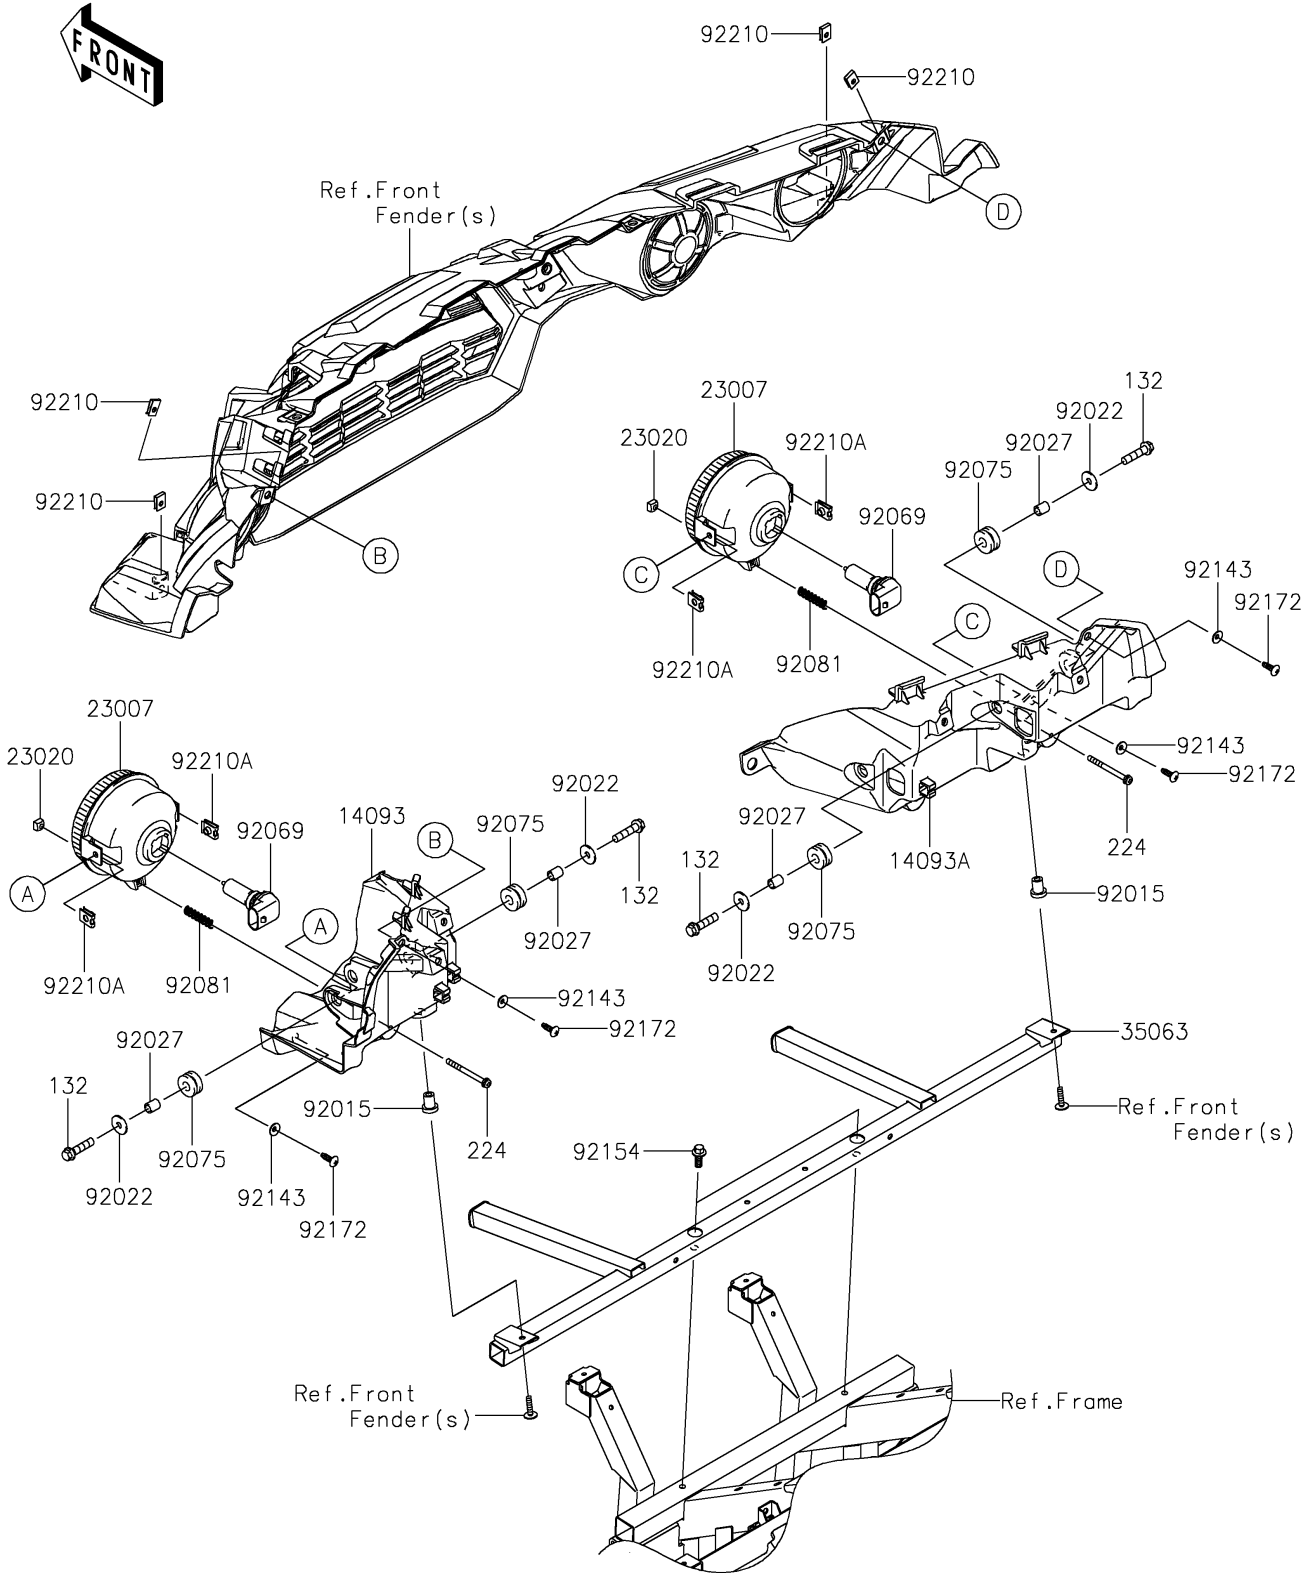

2017 TERYX® PARTS DIAGRAM

Headlight(s)

F2710

2017 TERYX® PARTS LIST

Headlight(s)

ITEM NAME	PART NUMBER	QUANTITY
COVER,HEADLIGHT,LH (Ref # 14093)	14093-0207	1
COVER,HEADLIGHT,RH (Ref # 14093A)	14093-0208	1
LENS-COMP,HEAD LAMP (Ref # 23007)	23007-0096	2
NUT,4MM,FOCUS ADJUST (Ref # 23020)	23020-018	2
STAY,HEADLAMP (Ref # 35063)	35063-1405	1
NUT,RUBBER,6MM (Ref # 92015)	92015-1692	2
WASHER,6.5X20X1.6 (Ref # 92022)	92022-125	4
COLLAR,6.8X10X12 (Ref # 92027)	92027-162	4
BULB,12V 35/35W (Ref # 92069)	92069-0019	2
DAMPER,10X24X12 (Ref # 92075)	92075-1690	4
SPRING,FOCUS ADJUST (Ref # 92081)	92081-1896	2
COLLAR (Ref # 92143)	92143-1087	4
BOLT,FLANGED,8X20 (Ref # 92154)	92154-1226	2
SCREW,TAPPING,6X20 (Ref # 92172)	92172-0488	4
NUT,LEAF SPRING,6MM (Ref # 92210)	92210-0624	4
NUT (Ref # 92210A)	92210-1125	4
BOLT-FLANGED-SMALL,6X25 (Ref # 132)	132BA0625	4
SCREW-PAN-WP-CROS,4X45 (Ref # 224)	224AA0445	2