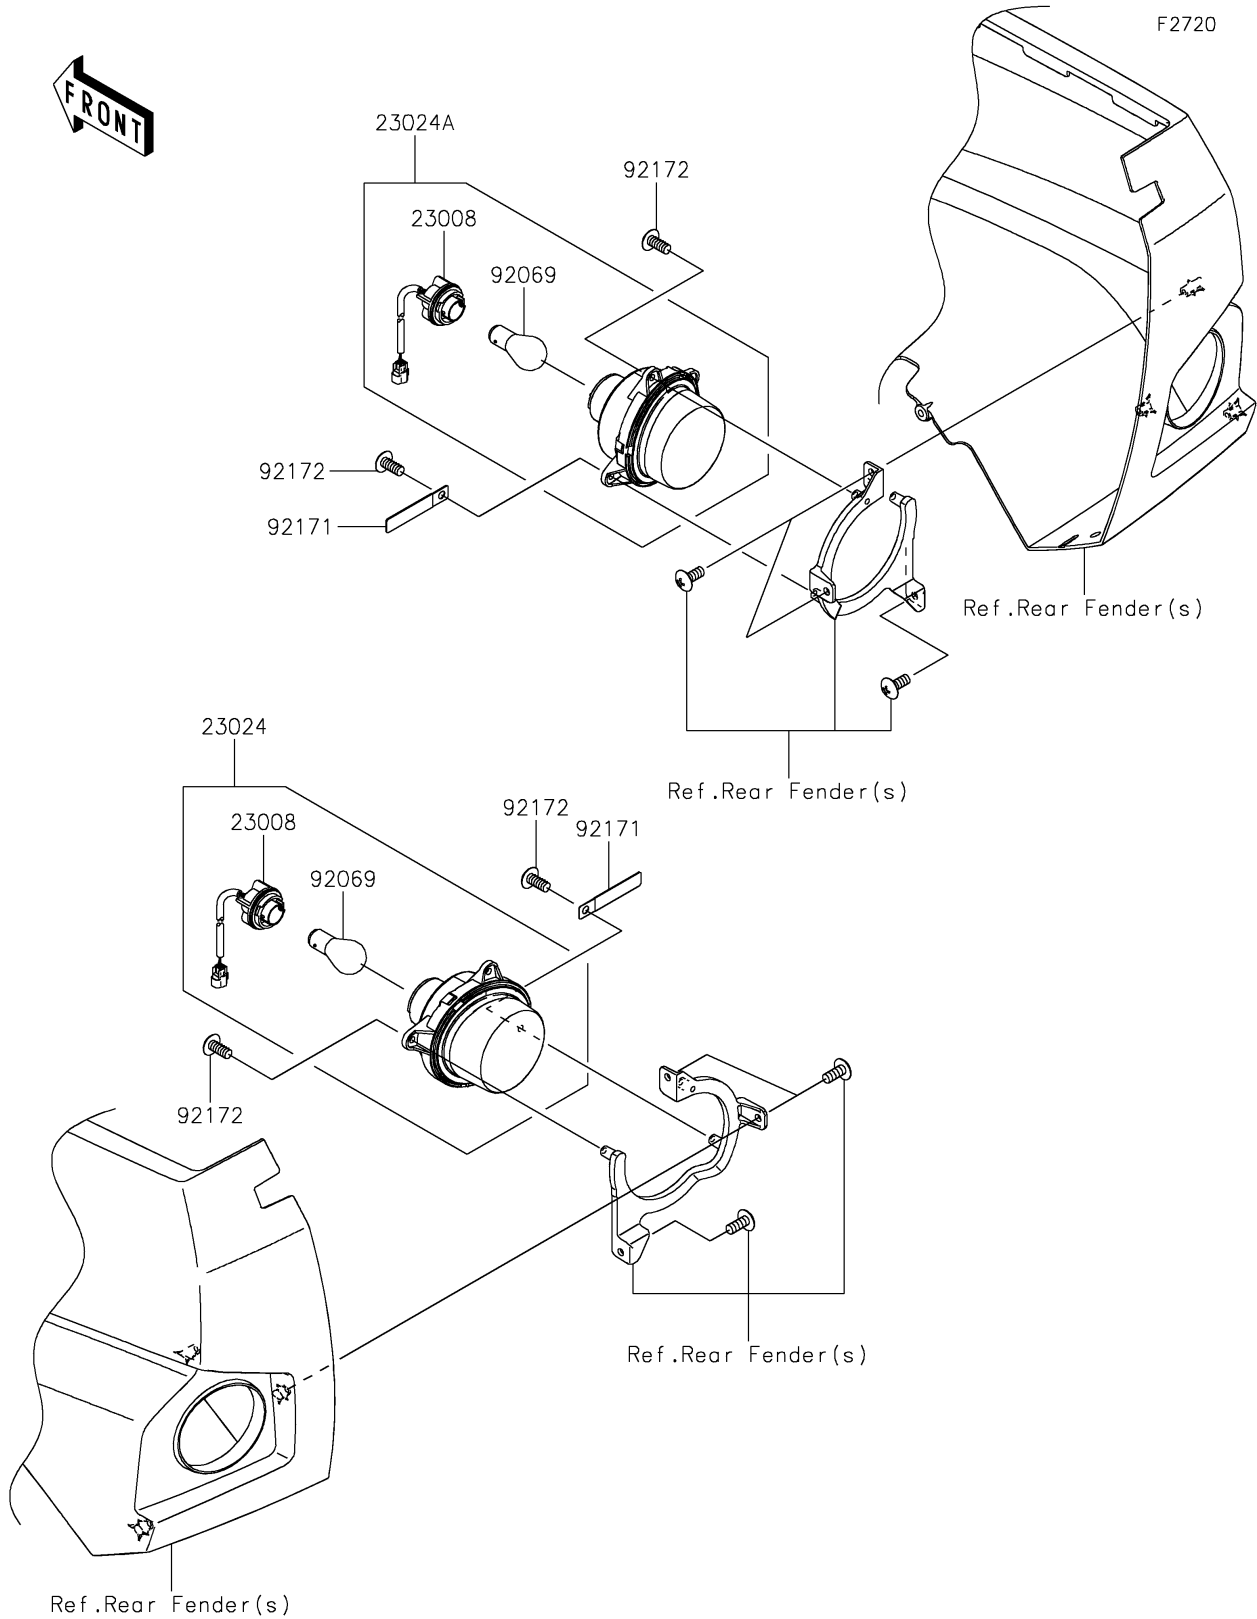

2020 TERYX® PARTS DIAGRAM

Taillight(s)

2020 TERYX® PARTS LIST

Taillight(s)

ITEM NAME	PART NUMBER	QUANTITY
SOCKET-ASSY (Ref # 23008)	23008-0149	2
LAMP-ASSY-TAIL,LH (Ref # 23024)	23024-0003	1
LAMP-ASSY-TAIL,RH (Ref # 23024A)	23024-0004	1
BULB,12V 21/5W (Ref # 92069)	92069-0072	2
CLAMP,L=60 (Ref # 92171)	92171-0652	2
SCREW,5X12 (Ref # 92172)	92172-3714	6