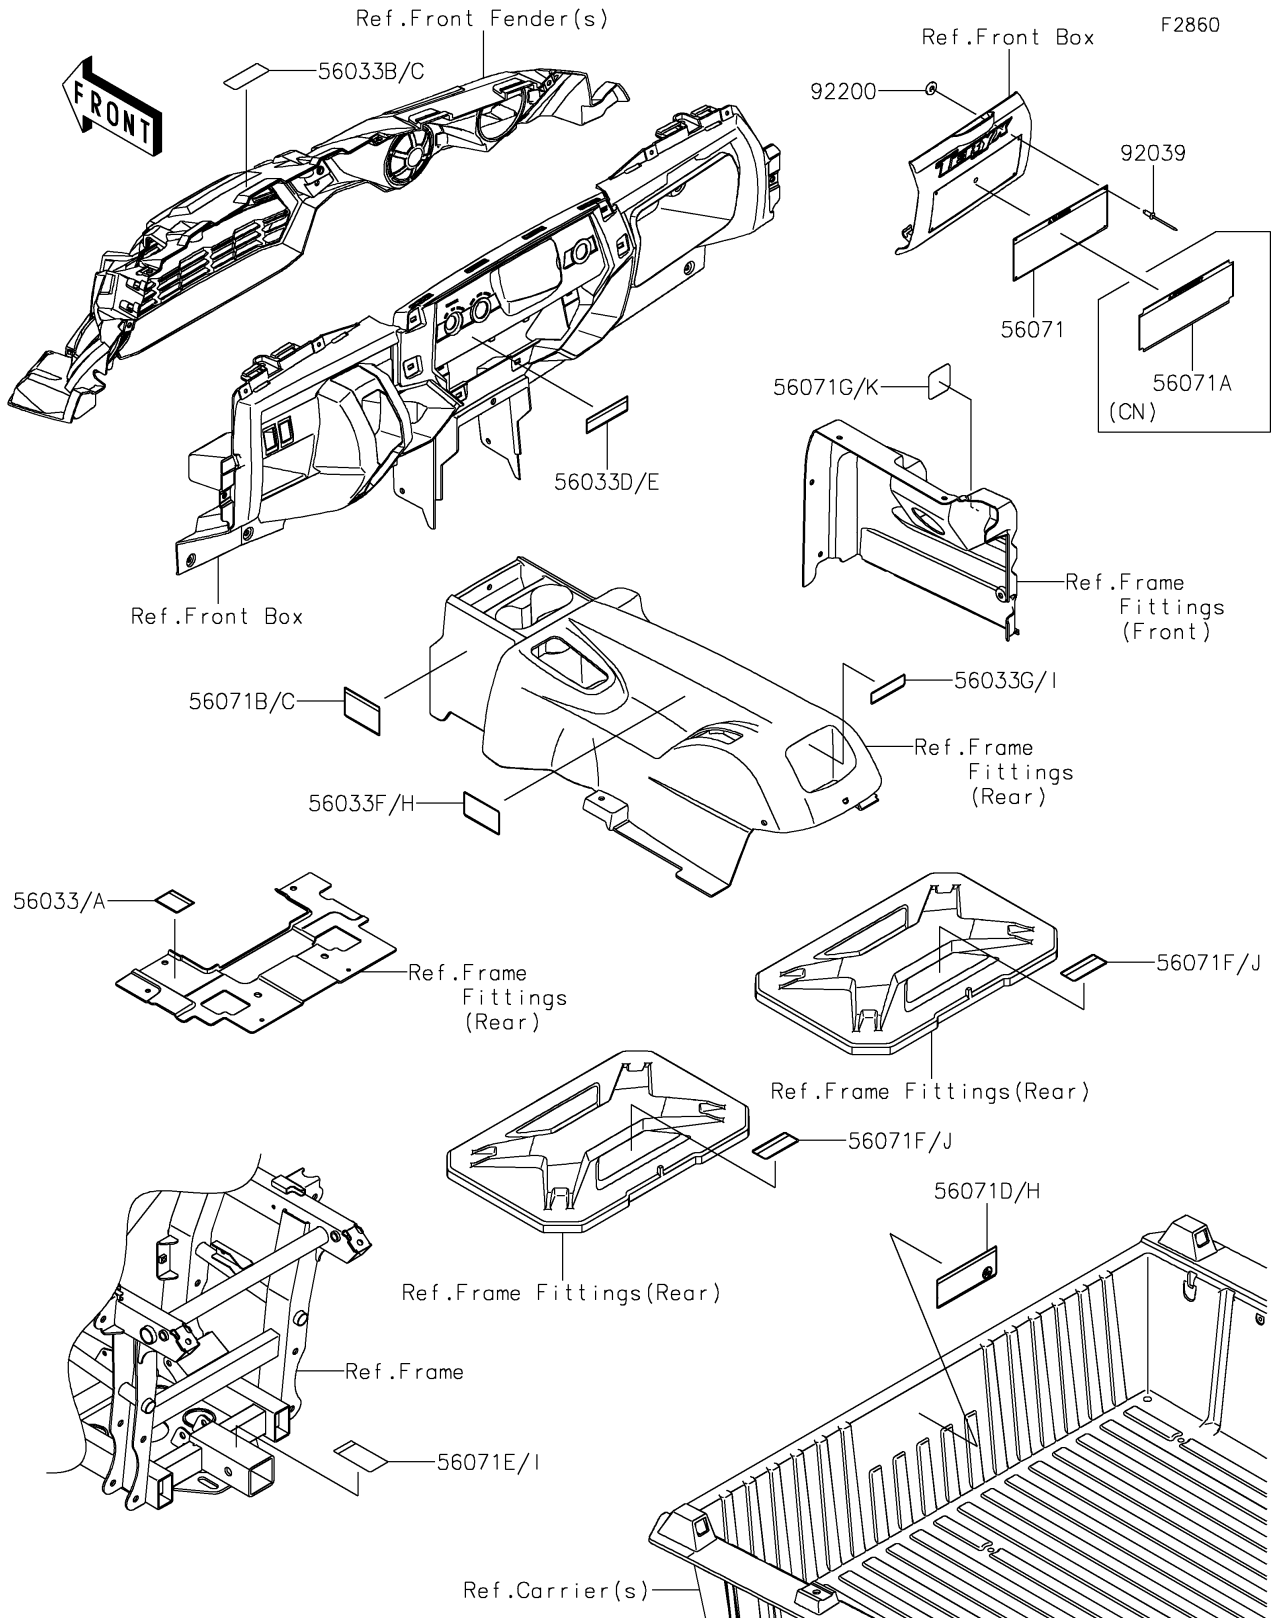

# 2016 TERYX® PARTS DIAGRAM

Labels

## 2016 TERYX® PARTS LIST

### Labels

ITEM NAME	PART NUMBER	QUANTITY
LABEL-MANUAL,OIL MAINTENANCE (Ref # 56033)	56033-0372	1
LABEL-MANUAL,OIL MAINTENANCE (Ref # 56033A)	56033-0373	1
LABEL-MANUAL,AIR CLEANER (Ref # 56033B)	56033-0724	1
LABEL-MANUAL,AIR CLEANER (Ref # 56033C)	56033-0731	1
LABEL-MANUAL,SHIFT NOTICE (Ref # 56033D)	56033-0822	1
LABEL-MANUAL,SHIFT NOTICE (Ref # 56033E)	56033-0826	1
LABEL-MANUAL,DRIVE BELT (Ref # 56033F)	56033-0924	1
LABEL-MANUAL,STORAGE (Ref # 56033G)	56033-0925	1
LABEL-MANUAL,DRIVE BELT (Ref # 56033H)	56033-0929	1
LABEL-MANUAL,STORAGE (Ref # 56033I)	56033-0930	1
LABEL-WARNING (Ref # 56071)	56071-0502	1
LABEL-WARNING,GENERAL (Ref # 56071A)	56071-0503	1
LABEL-WARNING,TIRE (Ref # 56071B)	56071-0504	1
LABEL-WARNING,TIRE (Ref # 56071C)	56071-0505	1
LABEL-WARNING,CARGO (Ref # 56071D)	56071-0585	1
LABEL-WARNING,TRAILER HITCH (Ref # 56071E)	56071-0586	1
LABEL-WARNING,NO PASSENGERS (Ref # 56071F)	56071-0587	2
LABEL-WARNING,GASOLINE (Ref # 56071G)	56071-0588	1
LABEL-WARNING,CARGO (Ref # 56071H)	56071-0590	1
LABEL-WARNING,TRAILER HITCH (Ref # 56071I)	56071-0591	1
LABEL-WARNING,NO PASSENGERS (Ref # 56071J)	56071-0592	2
LABEL-WARNING,GASOLINE (Ref # 56071K)	56071-0593	1
RIVET,3.2X8 (Ref # 92039)	92039-3763	4
WASHER,3.5X8X1 (Ref # 92200)	92200-1251	4