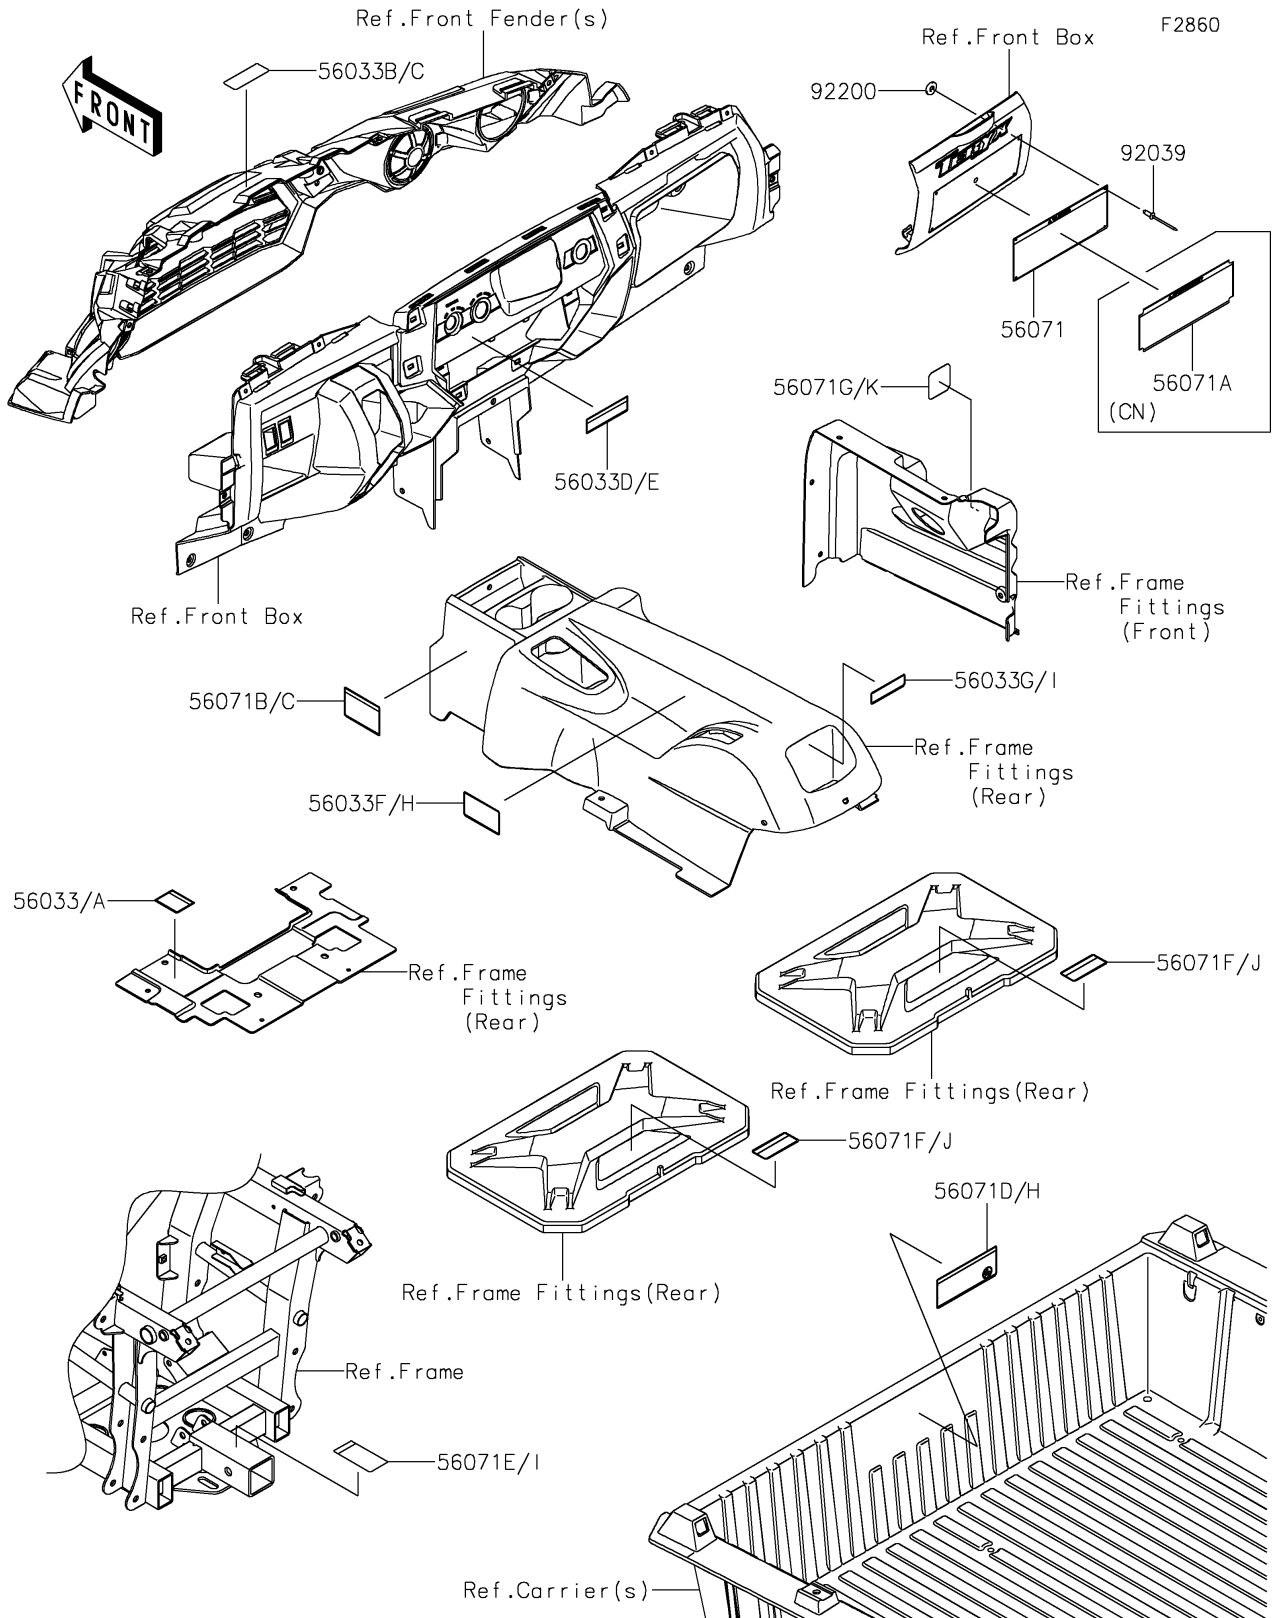

2017 TERYX® PARTS DIAGRAM

Labels

2017 TERYX® PARTS LIST

Labels

ITEM NAME	PART NUMBER	QUANTITY
LABEL-MANUAL,OIL MAINTENANCE (Ref # 56033)	56033-0372	1
LABEL-MANUAL,OIL MAINTENANCE (Ref # 56033A)	56033-0373	1
LABEL-MANUAL,AIR CLEANER (Ref # 56033B)	56033-0724	1
LABEL-MANUAL,AIR CLEANER (Ref # 56033C)	56033-0731	1
LABEL-MANUAL,SHIFT NOTICE (Ref # 56033D)	56033-0822	1
LABEL-MANUAL,SHIFT NOTICE (Ref # 56033E)	56033-0826	1
LABEL-MANUAL,DRIVE BELT (Ref # 56033F)	56033-0924	1
LABEL-MANUAL,STORAGE (Ref # 56033G)	56033-0925	1
LABEL-MANUAL,DRIVE BELT (Ref # 56033H)	56033-0929	1
LABEL-MANUAL,STORAGE (Ref # 56033I)	56033-0930	1
LABEL-WARNING (Ref # 56071)	56071-0502	1
LABEL-WARNING,GENERAL (Ref # 56071A)	56071-0503	1
LABEL-WARNING,TIRE (Ref # 56071B)	56071-0504	1
LABEL-WARNING,TIRE (Ref # 56071C)	56071-0505	1
LABEL-WARNING,CARGO (Ref # 56071D)	56071-0585	1
LABEL-WARNING,TRAILER HITCH (Ref # 56071E)	56071-0586	1
LABEL-WARNING,NO PASSENGERS (Ref # 56071F)	56071-0587	2
LABEL-WARNING,GASOLINE (Ref # 56071G)	56071-0588	1
LABEL-WARNING,CARGO (Ref # 56071H)	56071-0590	1
LABEL-WARNING,TRAILER HITCH (Ref # 56071I)	56071-0591	1
LABEL-WARNING,NO PASSENGERS (Ref # 56071J)	56071-0592	2
LABEL-WARNING,GASOLINE (Ref # 56071K)	56071-0593	1
RIVET,3.2X8 (Ref # 92039)	92039-3763	4
WASHER,3.5X8X1 (Ref # 92200)	92200-1251	4