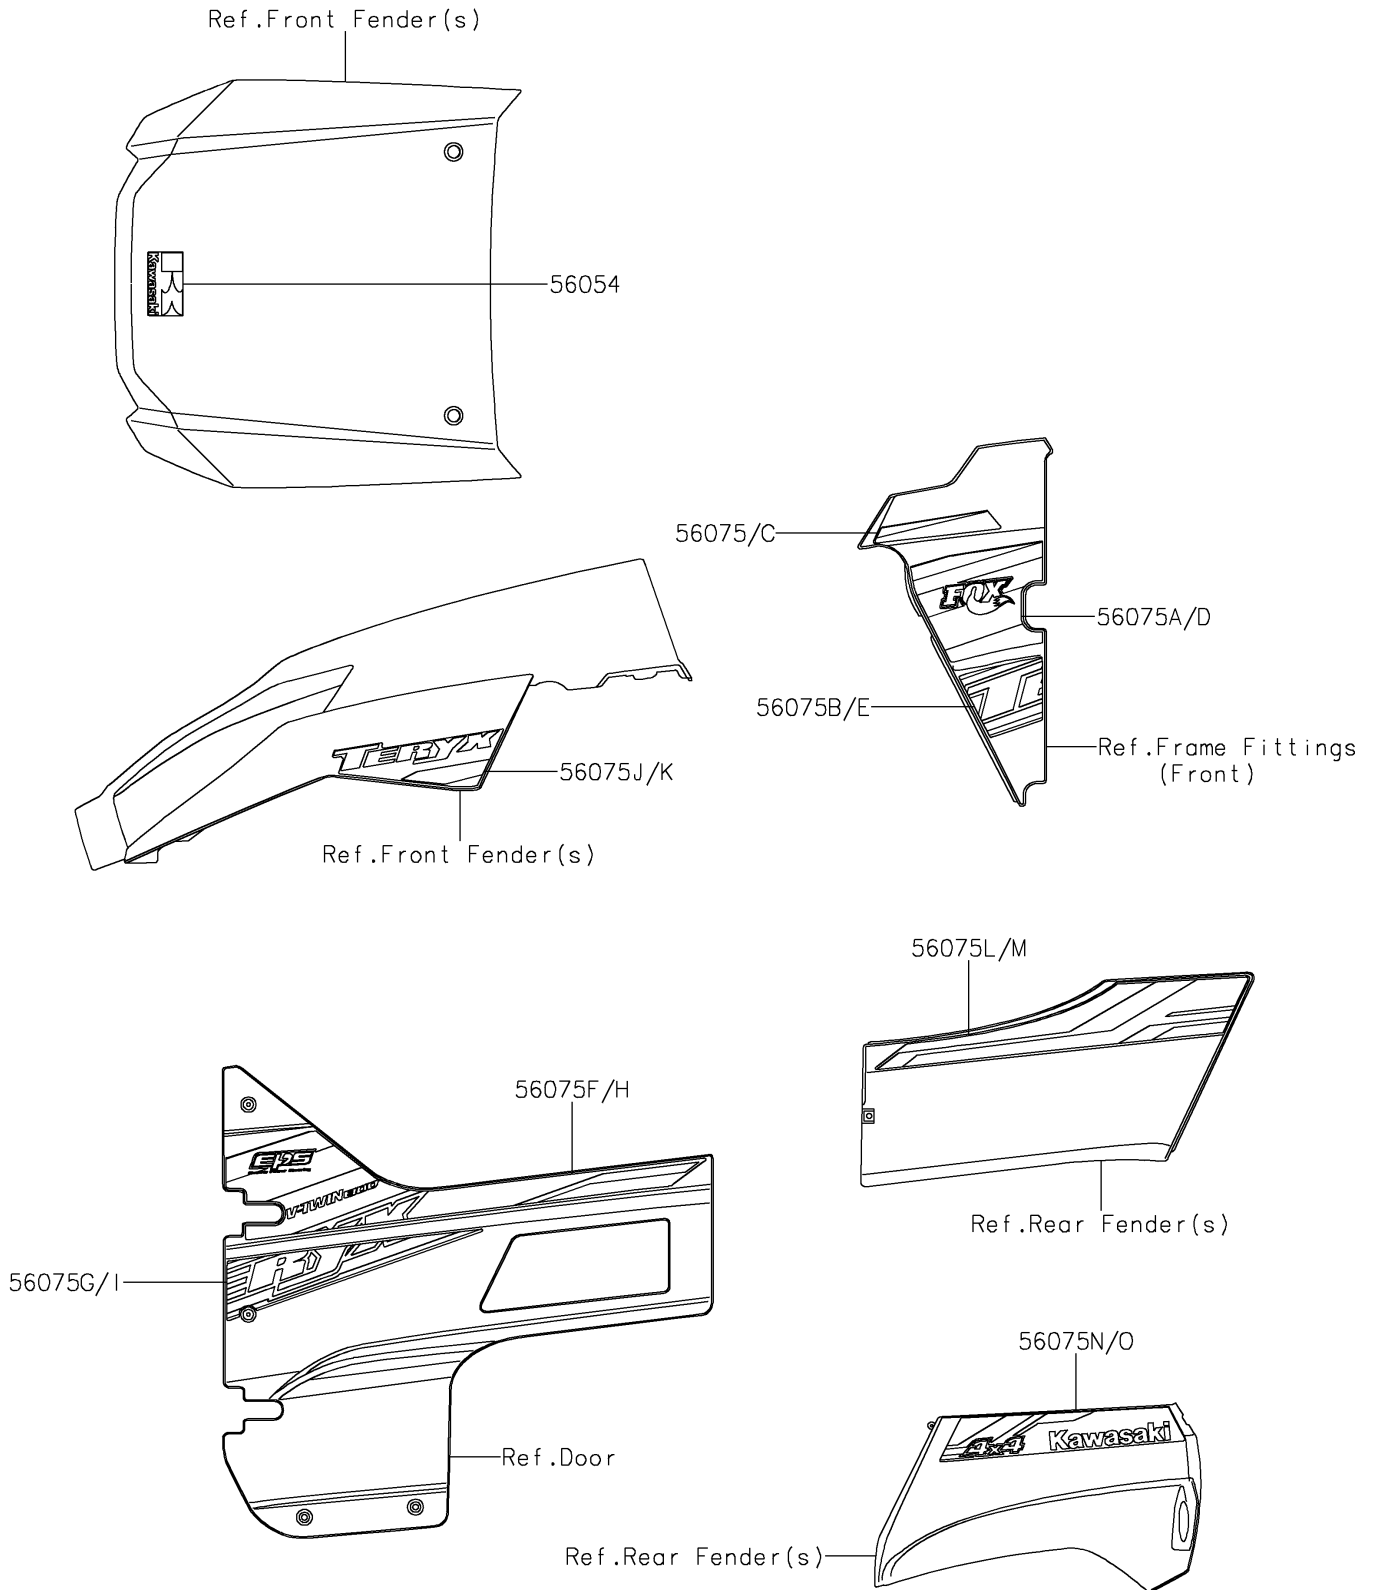

2020 TERYX® PARTS DIAGRAM

Decals(Black)(FLF)

F2861D

2020 TERYX® PARTS LIST

Decals(Black)(FLF)

ITEM NAME	PART NUMBER	QUANTITY
MARK,FR FENDER,KAWASAKI (Ref # 56054)	56054-1845	1
PATTERN,SIDE GUARD,LH,UPP (Ref # 56075)	56075-7916	1
PATTERN,SIDE GUARD,LH,CNT (Ref # 56075A)	56075-7917	1
PATTERN,SIDE GUARD,LH,LWR (Ref # 56075B)	56075-7918	1
PATTERN,SIDE GUARD,RH,UPP (Ref # 56075C)	56075-7919	1
PATTERN,SIDE GUARD,RH,CNT (Ref # 56075D)	56075-7920	1
PATTERN,SIDE GUARD,RH,LWR (Ref # 56075E)	56075-7921	1
PATTERN,DOOR COVER,LH,FR,UPP (Ref # 56075F)	56075-7922	1
PATTERN,DOOR COVER,LH,FR,LWR (Ref # 56075G)	56075-7923	1
PATTERN,DOOR COVER,RH,FR,UPP (Ref # 56075H)	56075-7924	1
PATTERN,DOOR COVER,RH,FR,LWR (Ref # 56075I)	56075-7925	1
PATTERN,FR FENDER,LH (Ref # 56075J)	56075-7930	1
PATTERN,FR FENDER,RH (Ref # 56075K)	56075-7931	1
PATTERN,RR FENDER,LH,FR (Ref # 56075L)	56075-7932	1
PATTERN,RR FENDER,RH,FR (Ref # 56075M)	56075-7933	1
PATTERN,RR FENDER,LH,RR (Ref # 56075N)	56075-7934	1
PATTERN,RR FENDER,RH,RR (Ref # 56075O)	56075-7935	1