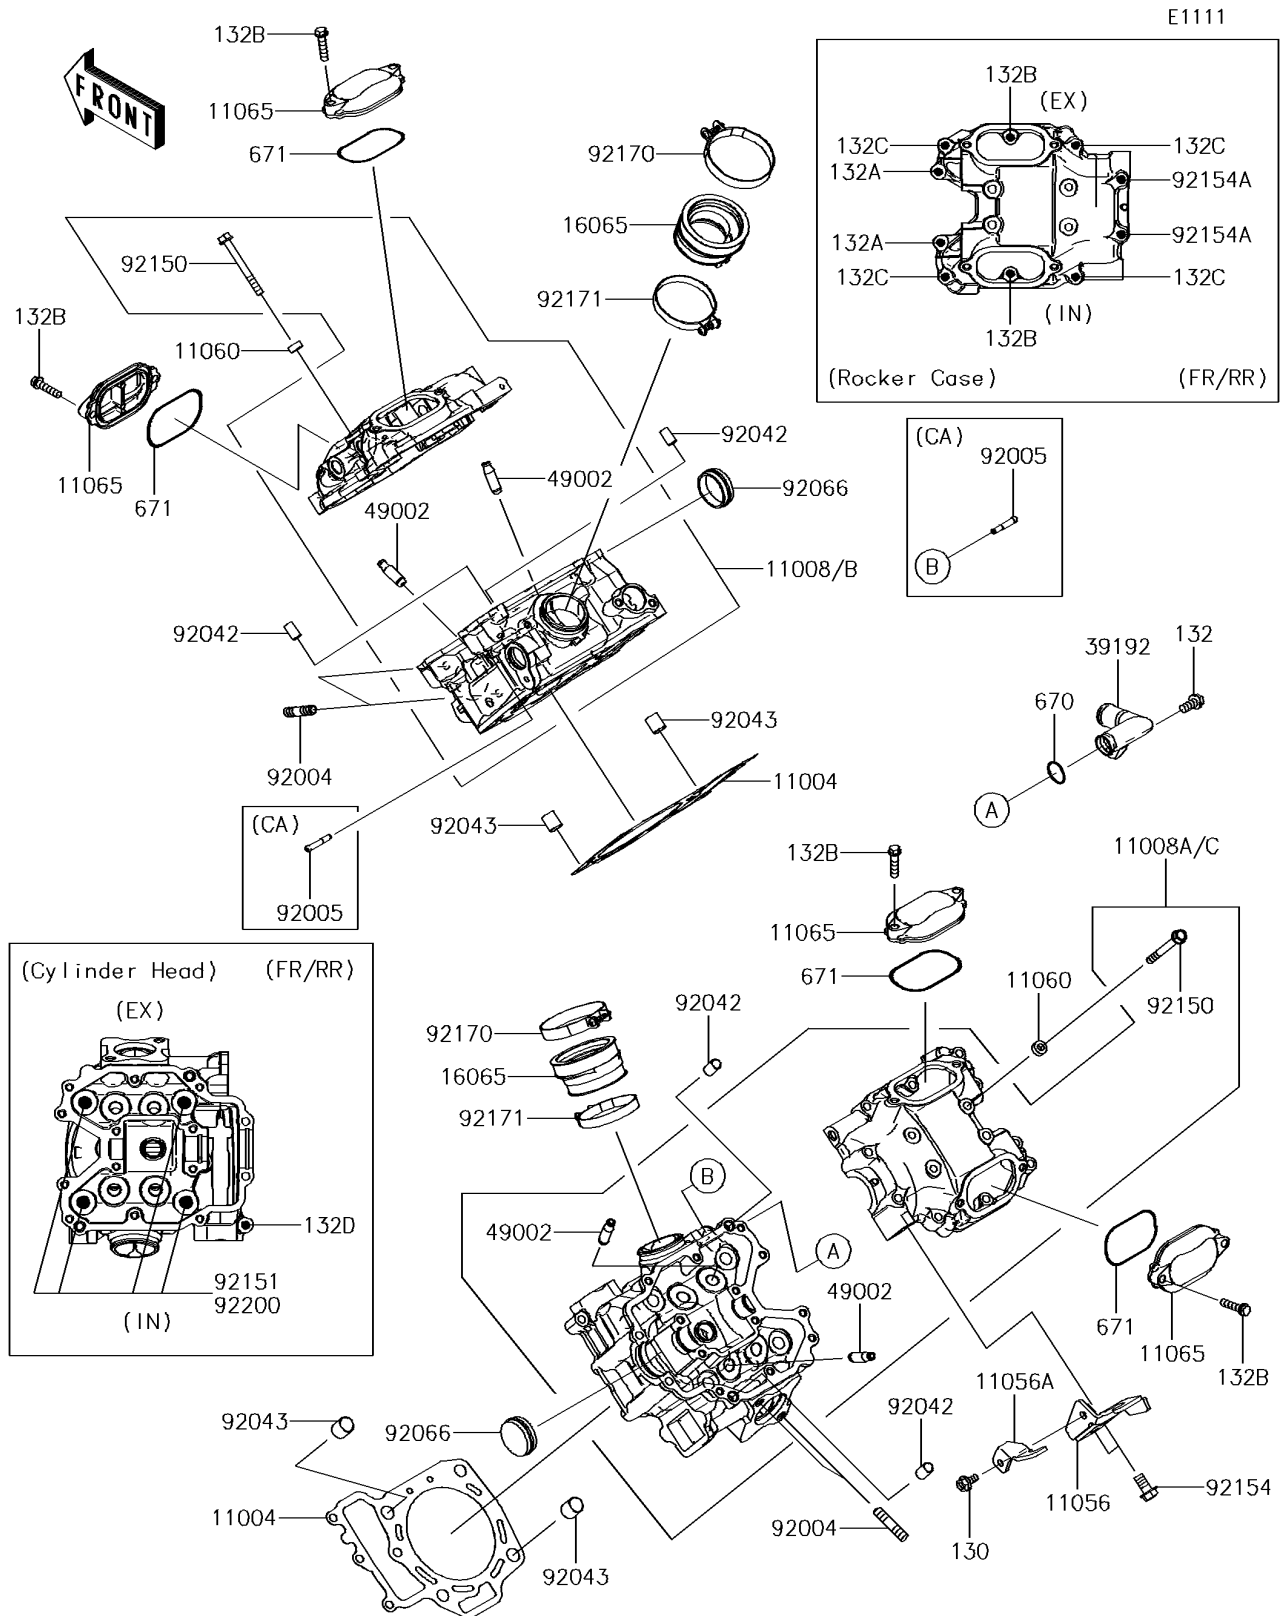

2018 TERYX4™ LE CAMO PARTS DIAGRAM

Cylinder Head

2018 TERYX4™ LE CAMO PARTS LIST

Cylinder Head

ITEM NAME	PART NUMBER	QUANTITY
GASKET-HEAD (Ref # 11004)	11004-0713	2
HEAD-COMP-CYLINDER,FR (Ref # 11008B)	11008-0895	1
HEAD-COMP-CYLINDER,RR (Ref # 11008C)	11008-0896	1
BRACKET (Ref # 11056)	11056-1410	1
BRACKET (Ref # 11056A)	11056-1411	1
GASKET,6.2X12X0.3 (Ref # 11060)	11060-1994	8
CAP,ROCKER CASE (Ref # 11065)	11065-0724	4
HOLDER-CARBURETOR (Ref # 16065)	16065-0118	2
PIPE-WATER,RR (Ref # 39192)	39192-0119	1
GUIDE-VALVE (Ref # 49002)	49002-0706	8
STUD,8X22 (Ref # 92004)	92004-1217	4
FITTING (Ref # 92005)	92005-1264	2
PIN,DOWEL,6.3X8X14 (Ref # 92042)	92042-007	4
PIN,10.1X12X14 (Ref # 92043)	92043-4009	4
PLUG (Ref # 92066)	92066-1289	2
BOLT,FLANGED,6X55 (Ref # 92150)	92150-1302	8
BOLT,FLANGED,10X150 (Ref # 92151)	92151-1917	8
BOLT,FLANGED,8X20 (Ref # 92154)	92154-0885	2
BOLT,FLANGED,6X130 (Ref # 92154A)	92154-0993	4
CLAMP (Ref # 92170)	92170-1448	2
CLAMP (Ref # 92171)	92171-0722	2
WASHER,11.5X20.5X1.6 (Ref # 92200)	92200-1128	8
BOLT-FLANGED,6X12 (Ref # 130)	130BA0612	1
BOLT-FLANGED-SMALL,6X12 (Ref # 132)	132BA0612	1
BOLT-FLANGED-SMALL,6X20 (Ref # 132A)	132BA0620	4
BOLT-FLANGED-SMALL,6X25 (Ref # 132B)	132BA0625	12
BOLT-FLANGED-SMALL,6X30 (Ref # 132C)	132BA0630	8
BOLT-FLANGED-SMALL,6X95 (Ref # 132D)	132BA0695	2
O RING,16MM (Ref # 670)	670B2016	1

2018 TERYX4™ LE CAMO PARTS LIST

Cylinder Head

ITEM NAME	PART NUMBER	QUANTITY
O RING,55MM (Ref # 671)	671D2555	4