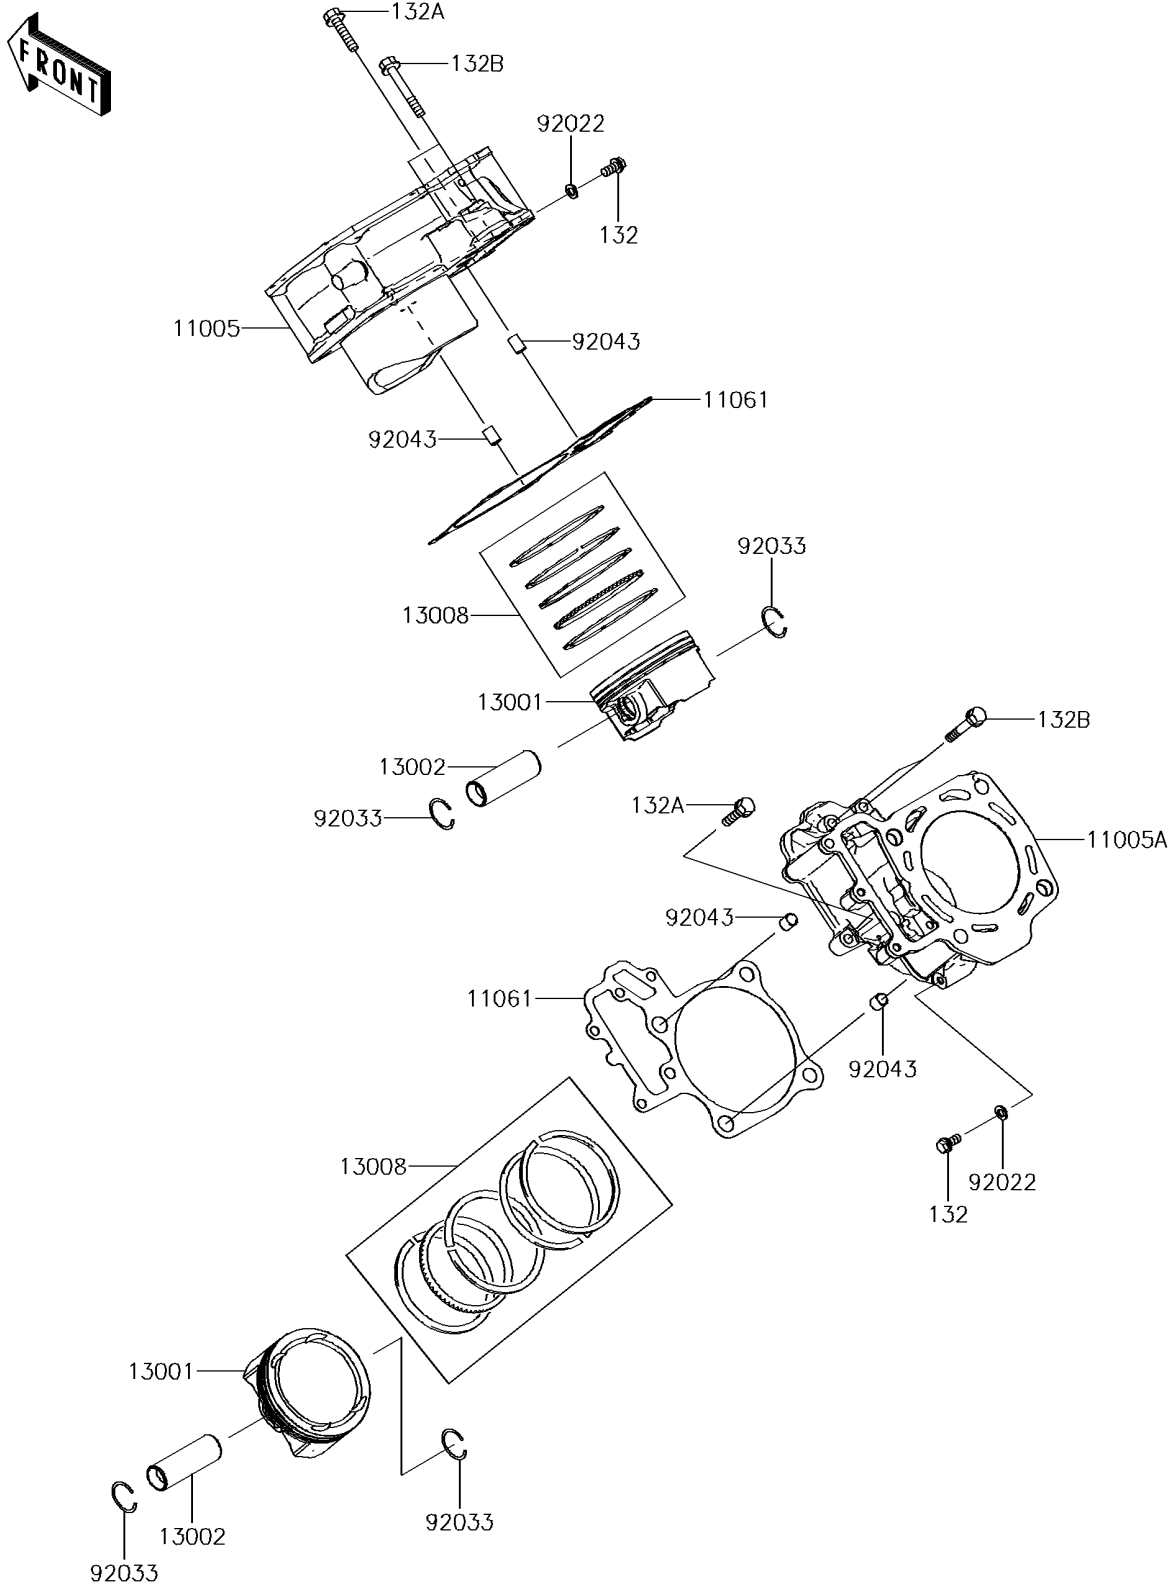

2018 TERYX4™ LE CAMO PARTS DIAGRAM

Cylinder/Piston(s)

E1120

2018 TERYX4™ LE CAMO PARTS LIST

Cylinder/Piston(s)

ITEM NAME	PART NUMBER	QUANTITY
CYLINDER-ENGINE,FR (Ref # 11005)	11005-0628	1
CYLINDER-ENGINE,RR (Ref # 11005A)	11005-0629	1
GASKET,CYLINDER BASE (Ref # 11061)	11061-0730	2
PISTON-ENGINE (Ref # 13001)	13001-0740	2
PIN-PISTON (Ref # 13002)	13002-0711	2
RING-SET-PISTON (Ref # 13008)	13008-0042	2
WASHER,6.2X11X1 (Ref # 92022)	92022-304	2
RING-SNAP (Ref # 92033)	92033-1207	4
PIN,10.1X12X14 (Ref # 92043)	92043-4009	4
BOLT-FLANGED-SMALL,6X12 (Ref # 132)	132BA0612	2
BOLT-FLANGED-SMALL,6X30 (Ref # 132A)	132BA0630	2
BOLT-FLANGED-SMALL,6X40 (Ref # 132B)	132BA0640	4