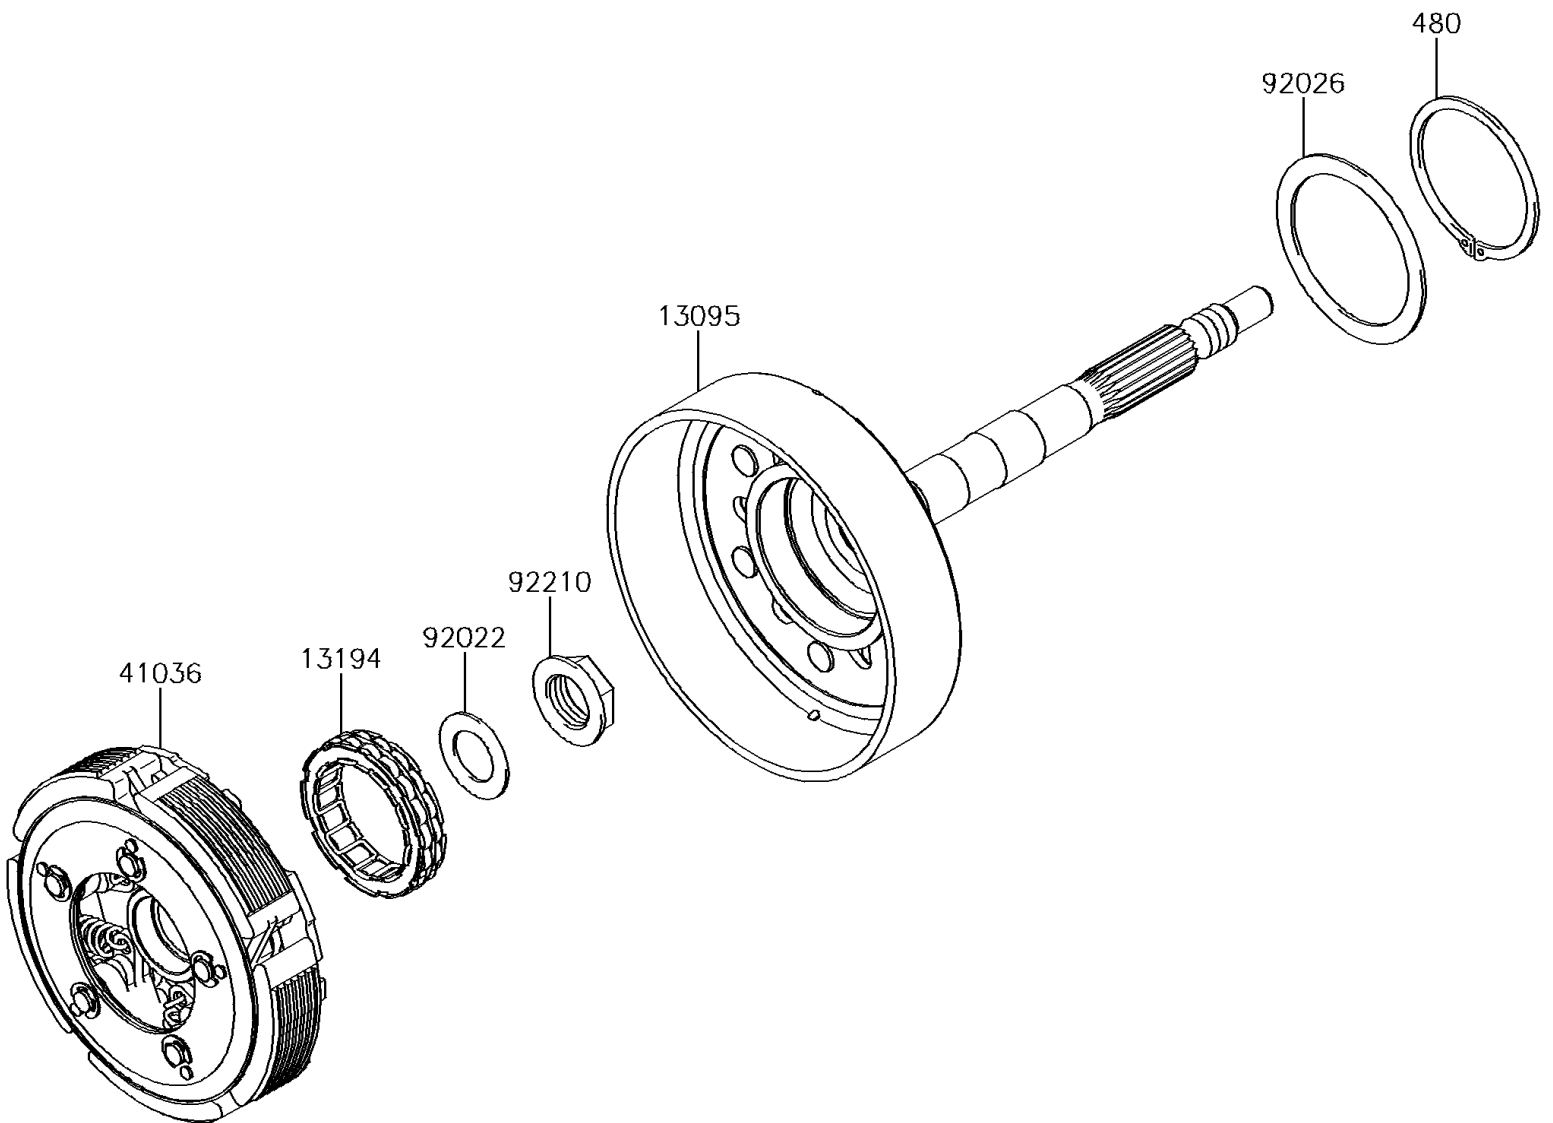

# 2018 TERYX<sup>®</sup> LE PARTS DIAGRAM

Clutch

E1350

## 2018 TERYX® LE PARTS LIST

### Clutch

ITEM NAME	PART NUMBER	QUANTITY
HOUSING-COMP-CLUTCH (Ref # 13095)	13095-0554	1
CLUTCH-ONEWAY (Ref # 13194)	13194-0555	1
HUB-ASSY (Ref # 41036)	41036-0639	1
WASHER,20.5X34X1.4 (Ref # 92022)	92022-168	1
SPACER (Ref # 92026)	92026-0710	1
NUT,20MM (Ref # 92210)	92210-0711	1
CIRCLIP-TYPE-C,60MM (Ref # 480)	480J6000	1