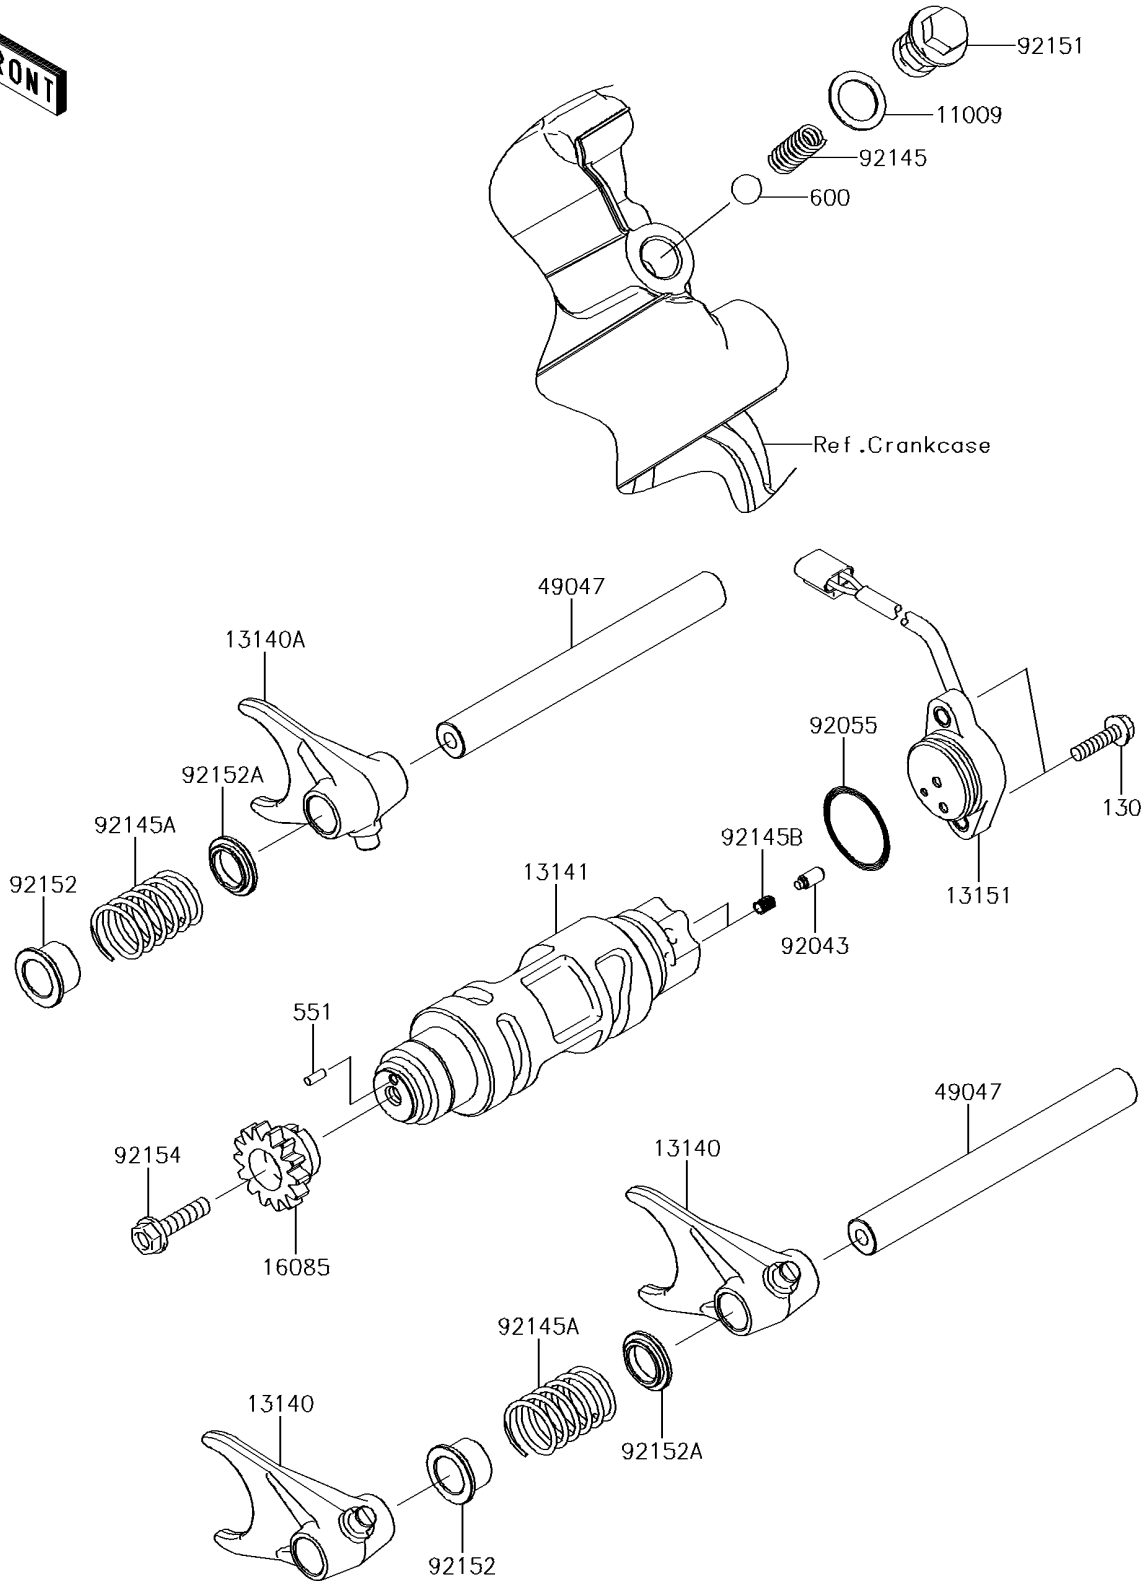

2018 TERYX4™ LE CAMO PARTS DIAGRAM

Gear Change Drum/Shift Fork(s)

E1362

2018 TERYX4™ LE CAMO PARTS LIST

Gear Change Drum/Shift Fork(s)

ITEM NAME	PART NUMBER	QUANTITY
GASKET,15.5X22X1 (Ref # 11009)	11009-1008	1
FORK-SHIFT,COUNTER (Ref # 13140)	13140-0622	2
FORK-SHIFT,INPUT (Ref # 13140A)	13140-0623	1
DRUM-CHANGE (Ref # 13141)	13141-0576	1
SWITCH-COMP,GEAR POSITION (Ref # 13151)	13151-0561	1
GEAR,14T (Ref # 16085)	16085-0589	1
ROD-SHIFT (Ref # 49047)	49047-0619	2
PIN (Ref # 92043)	92043-1654	2
RING-O,27.7X2.4 (Ref # 92055)	92055-091	1
SPRING (Ref # 92145)	92145-0828	1
SPRING (Ref # 92145A)	92145-0898	2
SPRING (Ref # 92145B)	92145-1414	2
BOLT (Ref # 92151)	92151-1451	1
COLLAR,14X18X12.5 (Ref # 92152)	92152-2156	2
COLLAR,14X18X4 (Ref # 92152A)	92152-2157	2
BOLT,FLANGED,6X25 (Ref # 92154)	92154-0707	1
BOLT-FLANGED,5X20 (Ref # 130)	130BA0520	2
PIN-DOWEL,3X8 (Ref # 551)	551A0308	1
BALL-STEEL,13/32 (Ref # 600)	600A1300	1