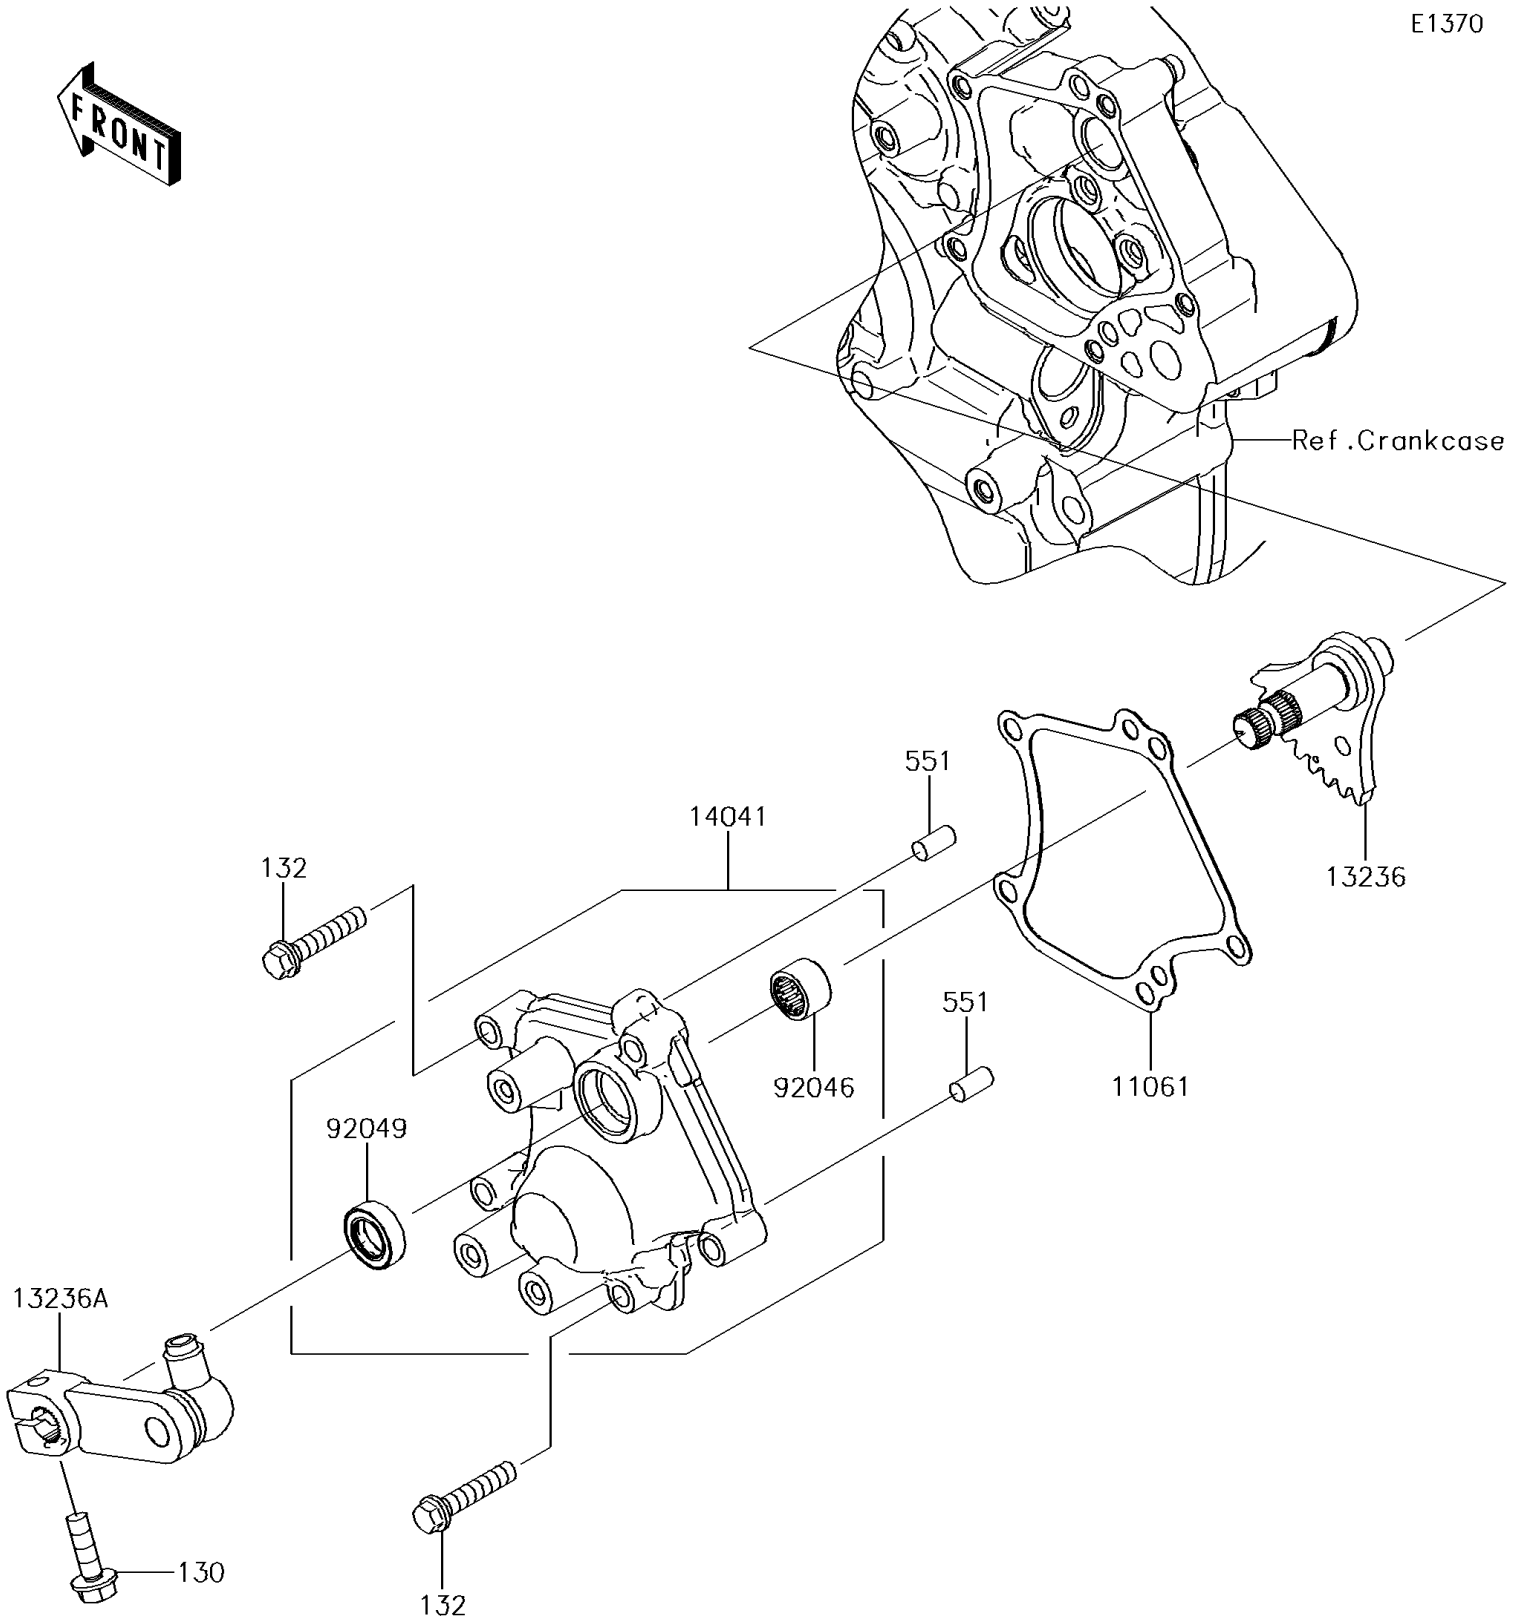

2016 TERYX® LE PARTS DIAGRAM

Gear Change Mechanism

E1370

2016 TERYX® LE PARTS LIST

Gear Change Mechanism

ITEM NAME	PART NUMBER	QUANTITY
GASKET,DRUM COVER (Ref # 11061)	11061-0725	1
LEVER-COMP,CHANGE (Ref # 13236)	13236-0707	1
LEVER-COMP,CHANGE LEVER (Ref # 13236A)	13236-0708	1
COVER-COMP,CHANGE (Ref # 14041)	14041-0555	1
BEARING-NEEDLE,HK1210FM (Ref # 92046)	92046-0034	1
SEAL-OIL,CLUTCH RELEASE (Ref # 92049)	92049-1475	1
BOLT-FLANGED,6X20 (Ref # 130)	130CA0620	1
BOLT-FLANGED-SMALL,6X30 (Ref # 132)	132BA0630	5
PIN-DOWEL,6X12 (Ref # 551)	551A0612	2