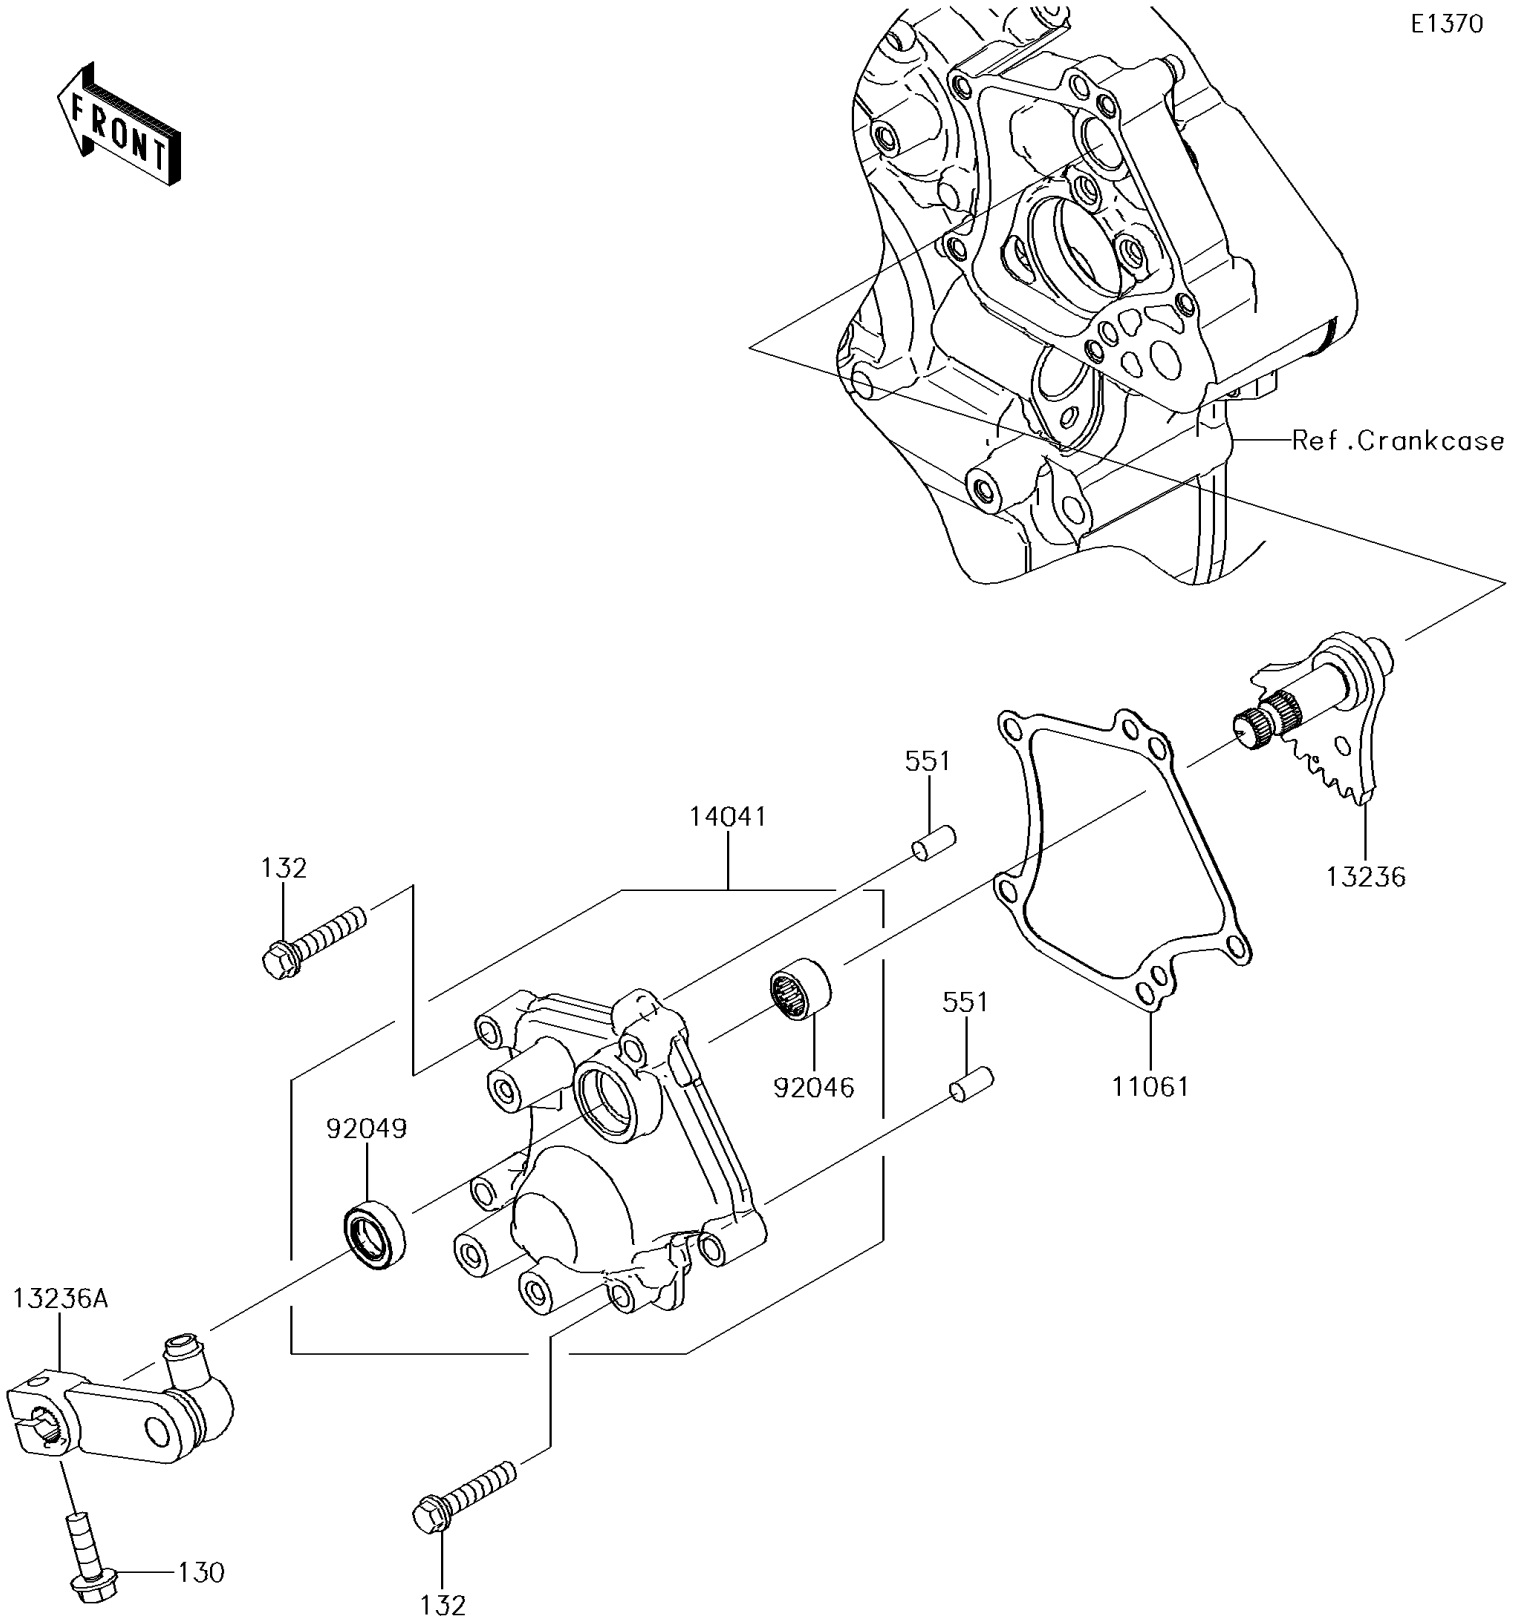

# 2018 TERYX4™ LE CAMO PARTS DIAGRAM

Gear Change Mechanism

E1370

# 2018 TERYX4™ LE CAMO PARTS LIST

Gear Change Mechanism

ITEM NAME	PART NUMBER	QUANTITY
-----------	-------------	----------