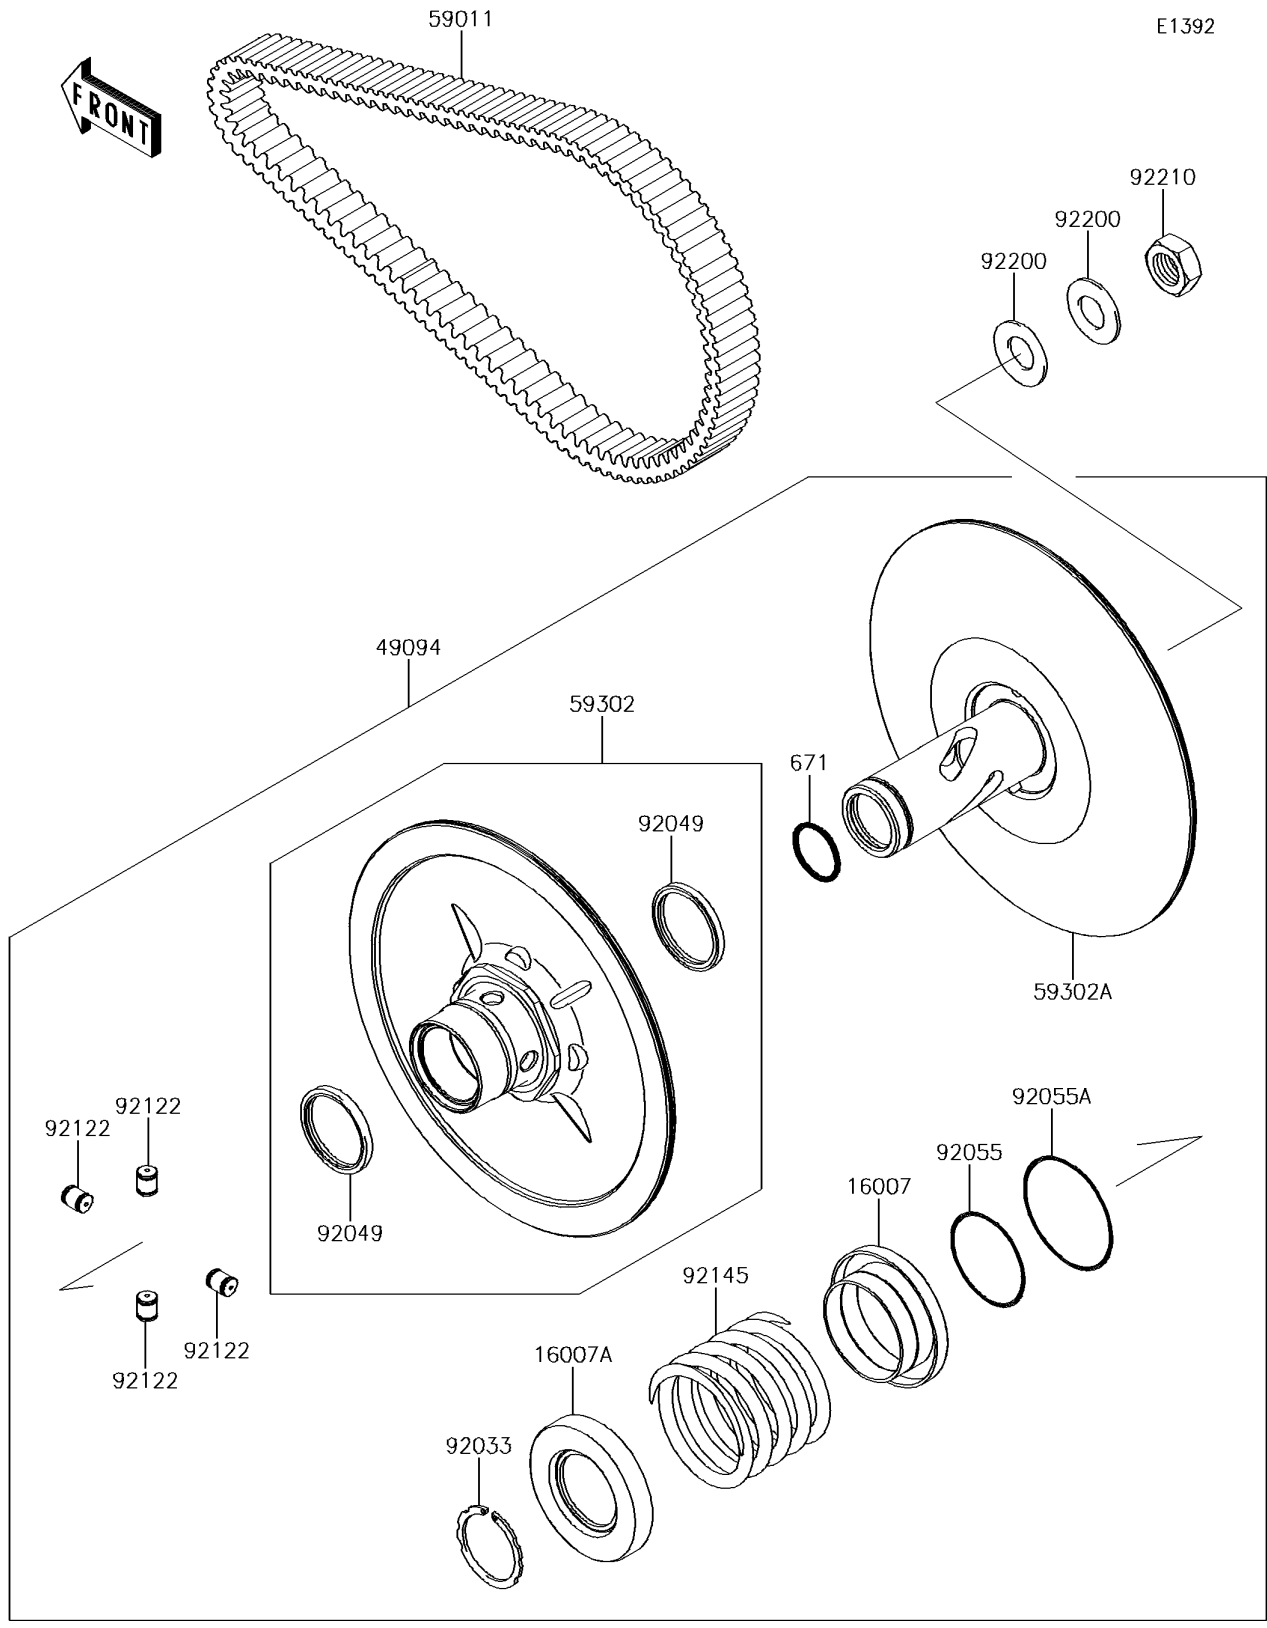

2018 TERYX® LE PARTS DIAGRAM

Driven Converter/Drive Belt

2018 TERYX® LE PARTS LIST

Driven Converter/Drive Belt

ITEM NAME	PART NUMBER	QUANTITY
SEAT-SPRING,MOVABLE (Ref # 16007)	16007-0049	1
SEAT-SPRING,FIXED (Ref # 16007A)	16007-0050	1
CONVERTER-ASSY-DRIVEN (Ref # 49094)	49094-0093	1
BELT,CVT (Ref # 59011)	59011-0043	1
SHEAVE-COMP,MOVABLE (Ref # 59302)	59302-0089	1
SHEAVE-COMP,FIXED (Ref # 59302A)	59302-0090	1
RING-SNAP (Ref # 92033)	92033-1317	1
SEAL-OIL (Ref # 92049)	92049-1528	2
RING-O,46.4X3.1 (Ref # 92055)	92055-0752	1
RING-O,59.5X2.4 (Ref # 92055A)	92055-0753	1
ROLLER (Ref # 92122)	92122-0043	4
SPRING (Ref # 92145)	92145-0959	1
WASHER (Ref # 92200)	92200-1505	2
NUT,18MM (Ref # 92210)	92210-0821	1
O RING (Ref # 671)	671D2530	1