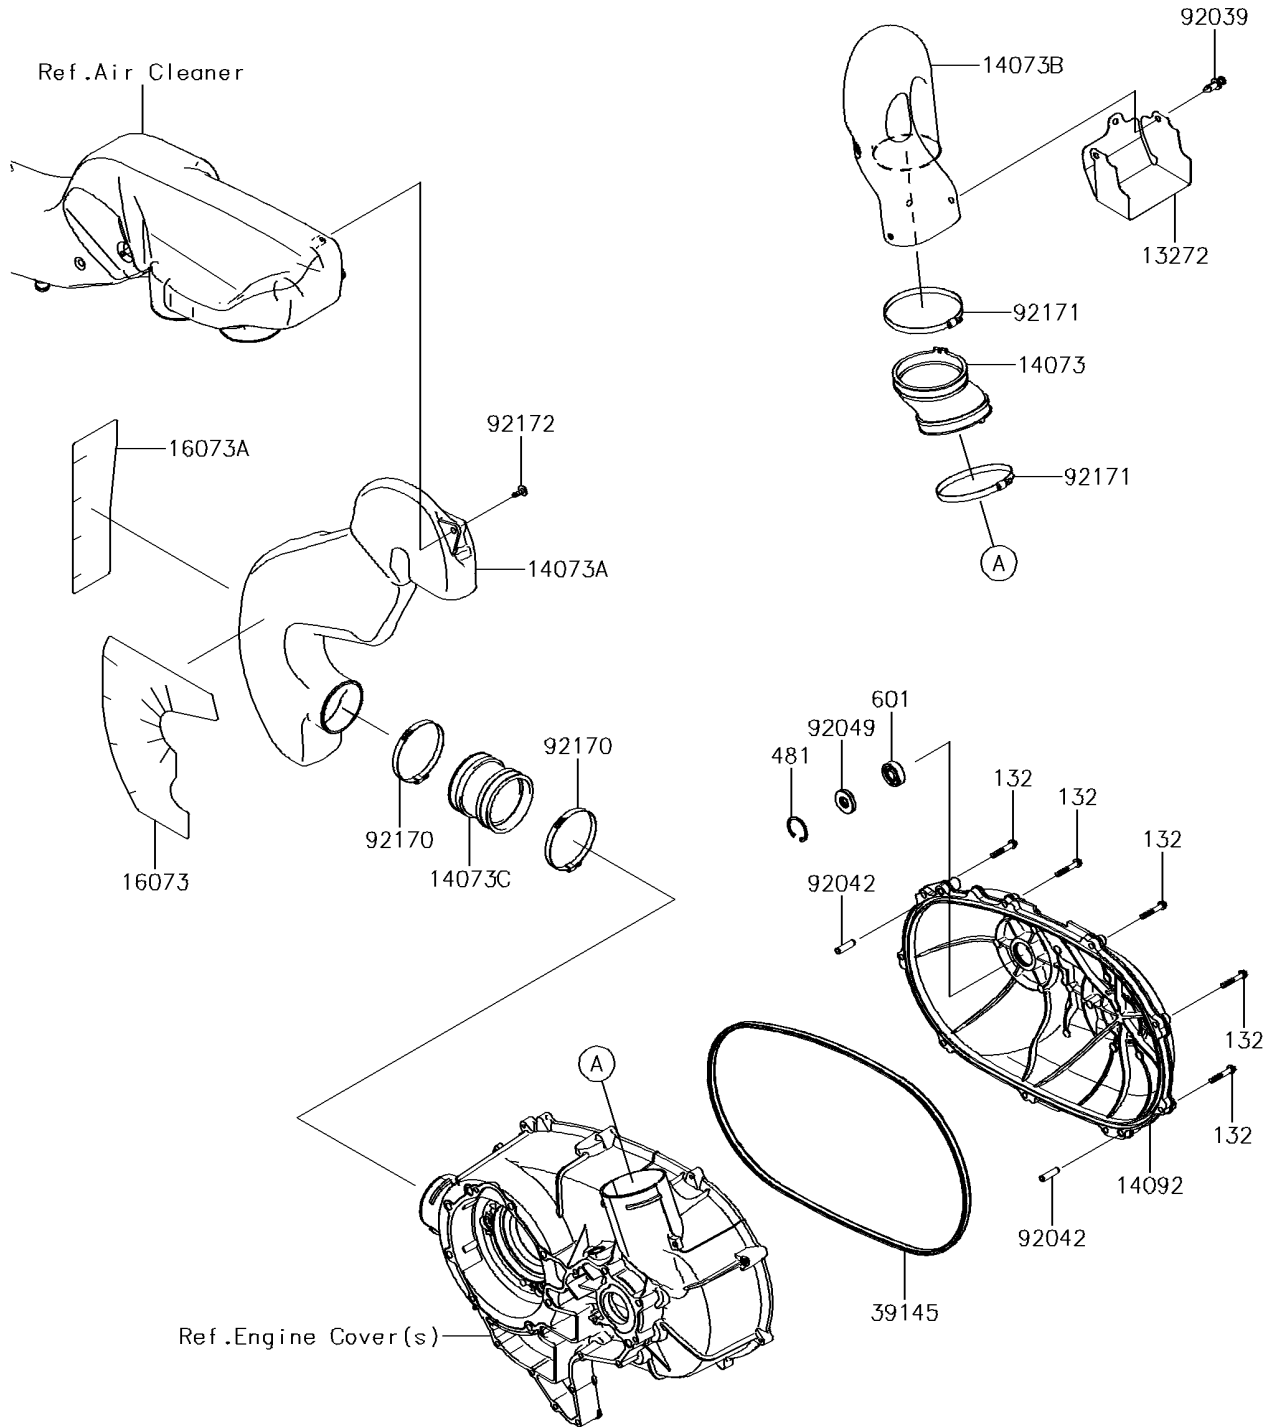

# 2018 TERYX® LE PARTS DIAGRAM

Converter Cover

E1393

# 2018 TERYX® LE PARTS LIST

Converter Cover

ITEM NAME	PART NUMBER	QUANTITY
-----------	-------------	----------