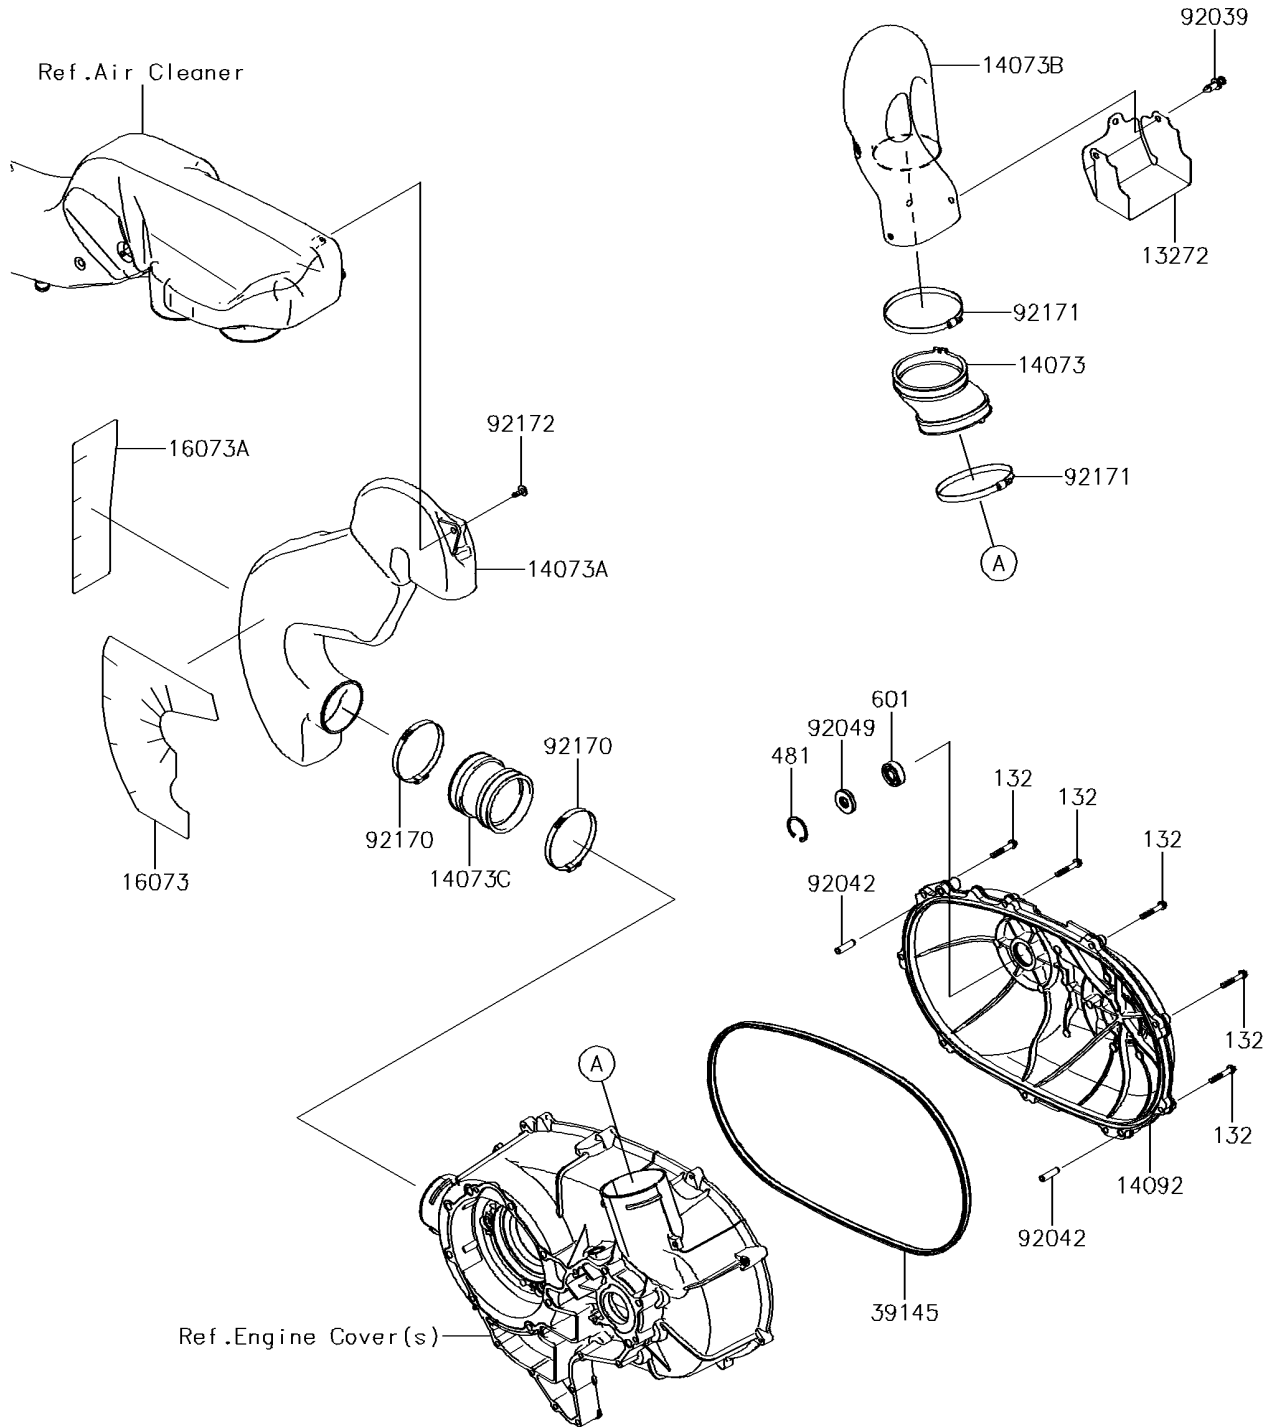

# 2018 TERYX4™ LE CAMO PARTS DIAGRAM

Converter Cover

E1393

## 2018 TERYX4™ LE CAMO PARTS LIST

### Converter Cover

ITEM NAME	PART NUMBER	QUANTITY
PLATE (Ref # 13272)	13272-2060	1
DUCT,JOINT (Ref # 14073)	14073-0307	1
DUCT,INTAKE (Ref # 14073A)	14073-0760	1
DUCT,EXHAUST (Ref # 14073B)	14073-0839	1
DUCT,JOINT (Ref # 14073C)	14073-1805	1
COVER,CVT (Ref # 14092)	14092-0266	1
INSULATOR (Ref # 16073)	16073-0843	1
INSULATOR (Ref # 16073A)	16073-0844	1
TRIM-SEAL,CVT COVER (Ref # 39145)	39145-0043	1
RIVET (Ref # 92039)	92039-1229	3
PIN,DOWEL,8X28 (Ref # 92042)	92042-050	2
SEAL-OIL,12X32X5.8 (Ref # 92049)	92049-0167	1
CLAMP (Ref # 92170)	92170-1763	2
CLAMP (Ref # 92171)	92171-1383	2
SCREW (Ref # 92172)	92172-0297	1
BOLT-FLANGED-SMALL,6X35 (Ref # 132)	132BA0635	9
CIRCLIP-TYPE-C,32MM (Ref # 481)	481J3200	1
BEARING-BALL (Ref # 601)	601A6201	1