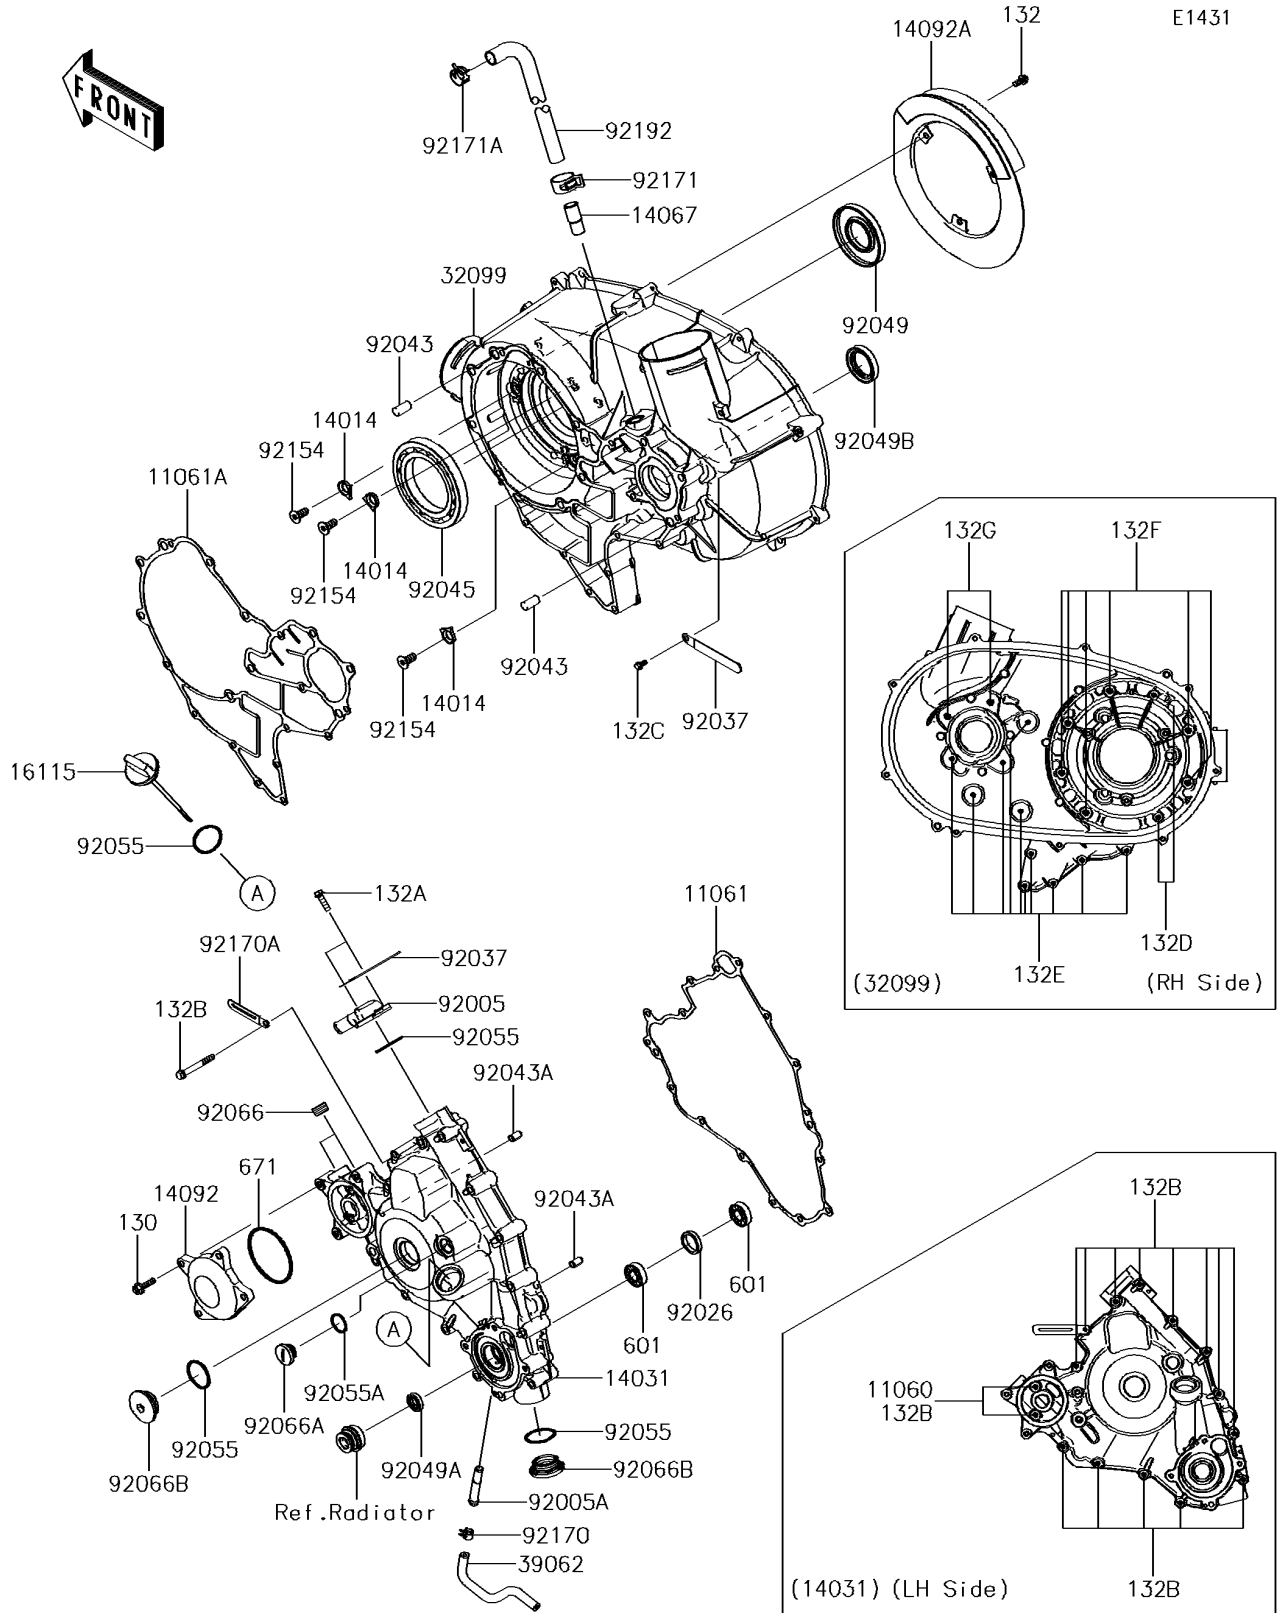

2018 TERYX® LE PARTS DIAGRAM

Engine Cover(s)

2018 TERYX® LE PARTS LIST

Engine Cover(s)

ITEM NAME	PART NUMBER	QUANTITY
GASKET,6.2X12X0.3 (Ref # 11060)	11060-1994	2
GASKET,GENERATOR COVER (Ref # 11061)	11061-0728	1
GASKET,CVT CASE (Ref # 11061A)	11061-0729	1
PLATE-POSITION (Ref # 14014)	14014-0556	3
COVER-GENERATOR (Ref # 14031)	14031-0589	1
FITTING,BREATHER (Ref # 14067)	14067-006	1
COVER,OIL COOLER (Ref # 14092)	14092-0877	1
COVER (Ref # 14092A)	14092-1051	1
CAP-OIL FILLER (Ref # 16115)	16115-0705	1
CASE,CVT (Ref # 32099)	32099-0770	1
HOSE-COOLING,DRAIN (Ref # 39062)	39062-0598	1
FITTING (Ref # 92005)	92005-0712	1
FITTING (Ref # 92005A)	92005-1264	1
SPACER,22X28X5 (Ref # 92026)	92026-0711	1
CLAMP (Ref # 92037)	92037-1993	2
PIN,10X20 (Ref # 92043)	92043-0142	2
PIN,6.2X8X14 (Ref # 92043A)	92043-1263	2
BEARING-BALL,16014CS45 (Ref # 92045)	92045-0709	1
SEAL-OIL,35X77X9 (Ref # 92049)	92049-0713	1
SEAL-OIL,12X22X5 (Ref # 92049A)	92049-0783	1
SEAL-OIL,HTC 30X45X8 (Ref # 92049B)	92049-1575	1
RING-O,31.2X2.4 (Ref # 92055)	92055-0724	4
RING-O,20X2 (Ref # 92055A)	92055-1146	1
PLUG,PT3/8X10 (Ref # 92066)	92066-0003	2
PLUG,COVER (Ref # 92066A)	92066-0011	1
PLUG (Ref # 92066B)	92066-0712	2
BOLT,FLAT,8X13.6 (Ref # 92154)	92154-0978	3
CLAMP (Ref # 92170)	92170-1493	1
CLAMP (Ref # 92170A)	92170-1514	1

2018 TERYX® LE PARTS LIST

Engine Cover(s)

ITEM NAME	PART NUMBER	QUANTITY
CLAMP (Ref # 92171)	92171-0329	1
CLAMP (Ref # 92171A)	92171-1277	1
TUBE,BREATHER (Ref # 92192)	92192-0945	1
BOLT-FLANGED,6X22 (Ref # 130)	130CA0622	4
BOLT-FLANGED-SMALL,6X12 (Ref # 132)	132BA0612	3
BOLT-FLANGED-SMALL,6X20 (Ref # 132A)	132BA0620	2
BOLT-FLANGED-SMALL,6X50 (Ref # 132B)	132BA0650	15
BOLT-FLANGED-SMALL,6X12 (Ref # 132C)	132BD0612	1
BOLT-FLANGED-SMALL,6X30 (Ref # 132D)	132BD0630	2
BOLT-FLANGED-SMALL,6X45 (Ref # 132E)	132BD0645	10
BOLT-FLANGED-SMALL,8X35 (Ref # 132F)	132BD0835	6
BOLT-FLANGED-SMALL,8X50 (Ref # 132G)	132BD0850	2
BEARING-BALL (Ref # 601)	601A6001	2
O RING,65MM (Ref # 671)	671B2565	1