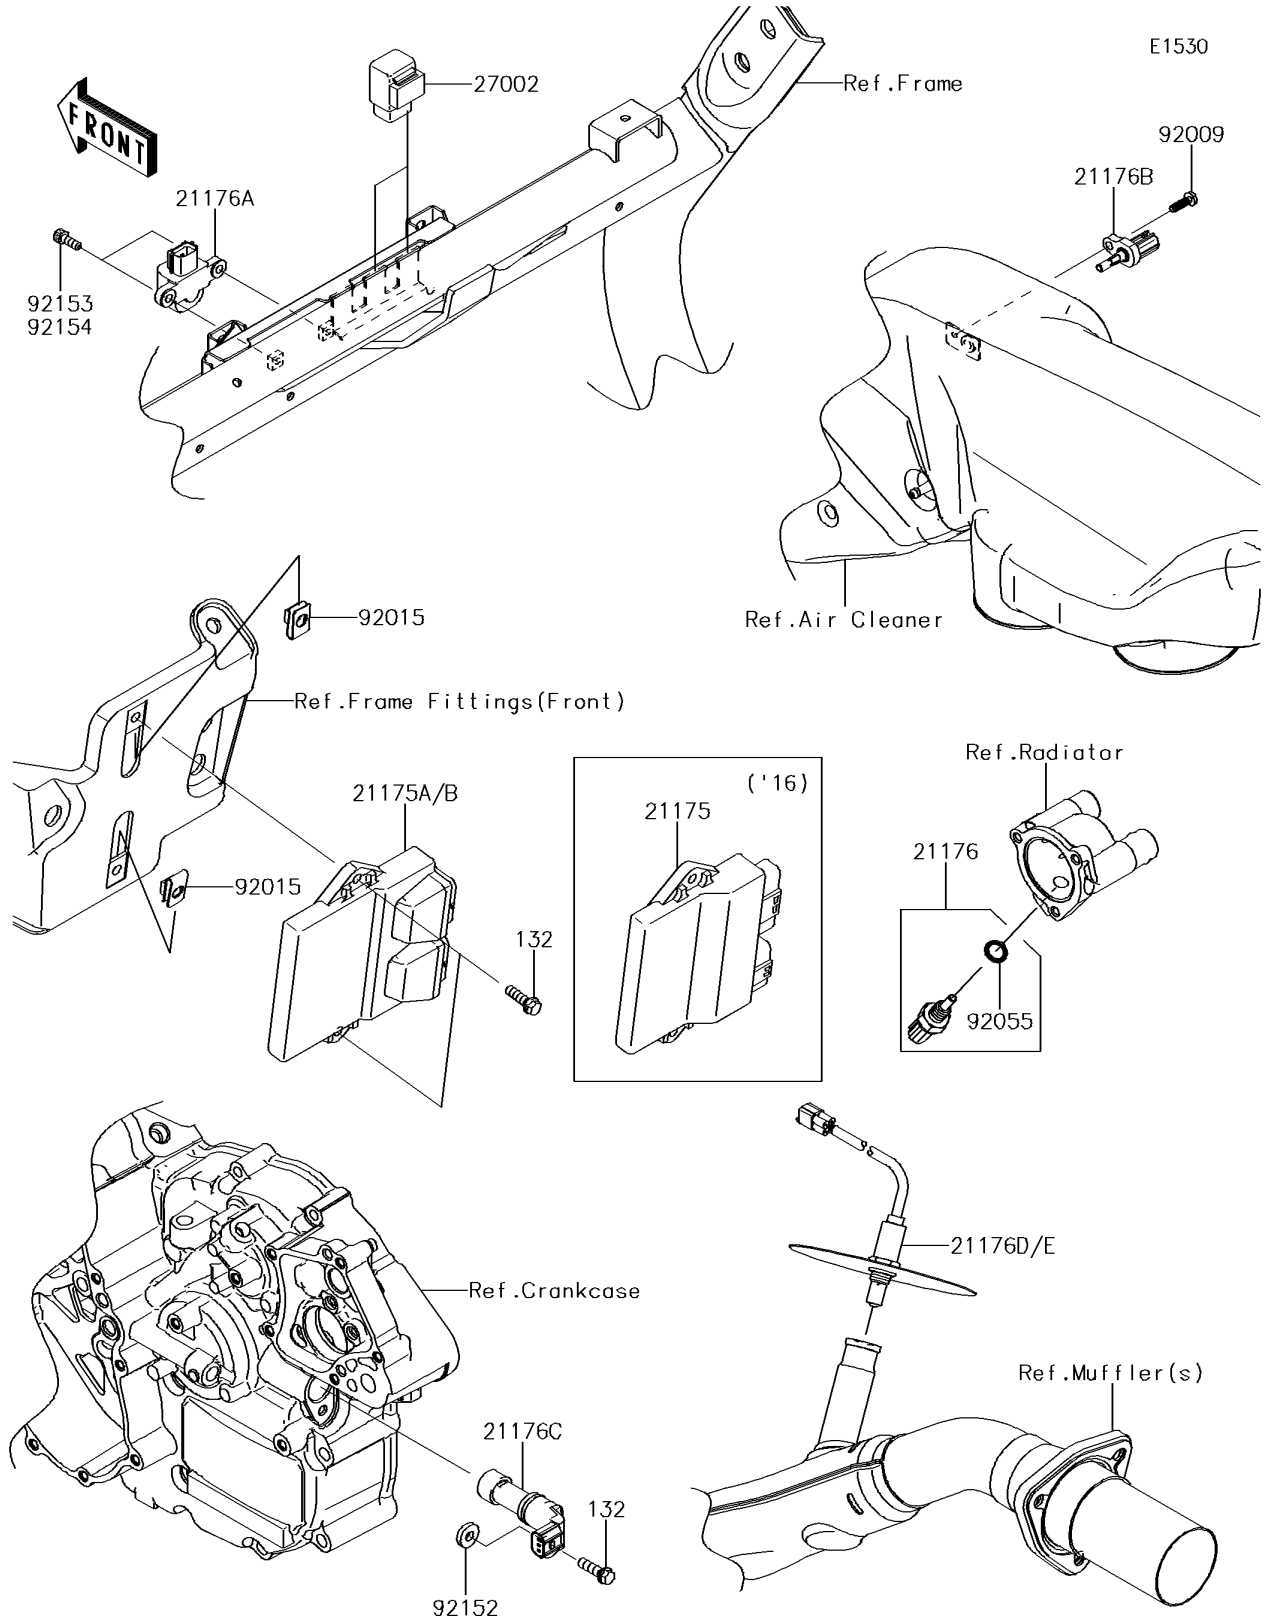

2018 TERYX4™ LE CAMO PARTS DIAGRAM

Fuel Injection

2018 TERYX4™ LE CAMO PARTS LIST

Fuel Injection

ITEM NAME	PART NUMBER	QUANTITY
CONTROL UNIT-ELECTRONIC (Ref # 21175B)	21175-1258	1
SENSOR,WATER TEMP (Ref # 21176)	21176-0009	1
SENSOR,VEHICLE-DOWN (Ref # 21176A)	21176-0026	1
SENSOR,AIR TEMPERATURE (Ref # 21176B)	21176-0048	1
SENSOR,SPEED (Ref # 21176C)	21176-0712	1
SENSOR,OXYGEN (Ref # 21176E)	21176-0823	1
RELAY-ASSY (Ref # 27002)	27002-1062	2
SCREW,TAPPING,5X16 (Ref # 92009)	92009-1984	1
NUT,6MM (Ref # 92015)	92015-1602	2
RING-O,9.5X1.9 (Ref # 92055)	92055-0016	1
COLLAR,6.5X16X3.2 (Ref # 92152)	92152-1975	1
BOLT,SOCKET,5X14 (Ref # 92154)	92154-1841	2
BOLT-FLANGED-SMALL,6X20 (Ref # 132)	132BA0620	3