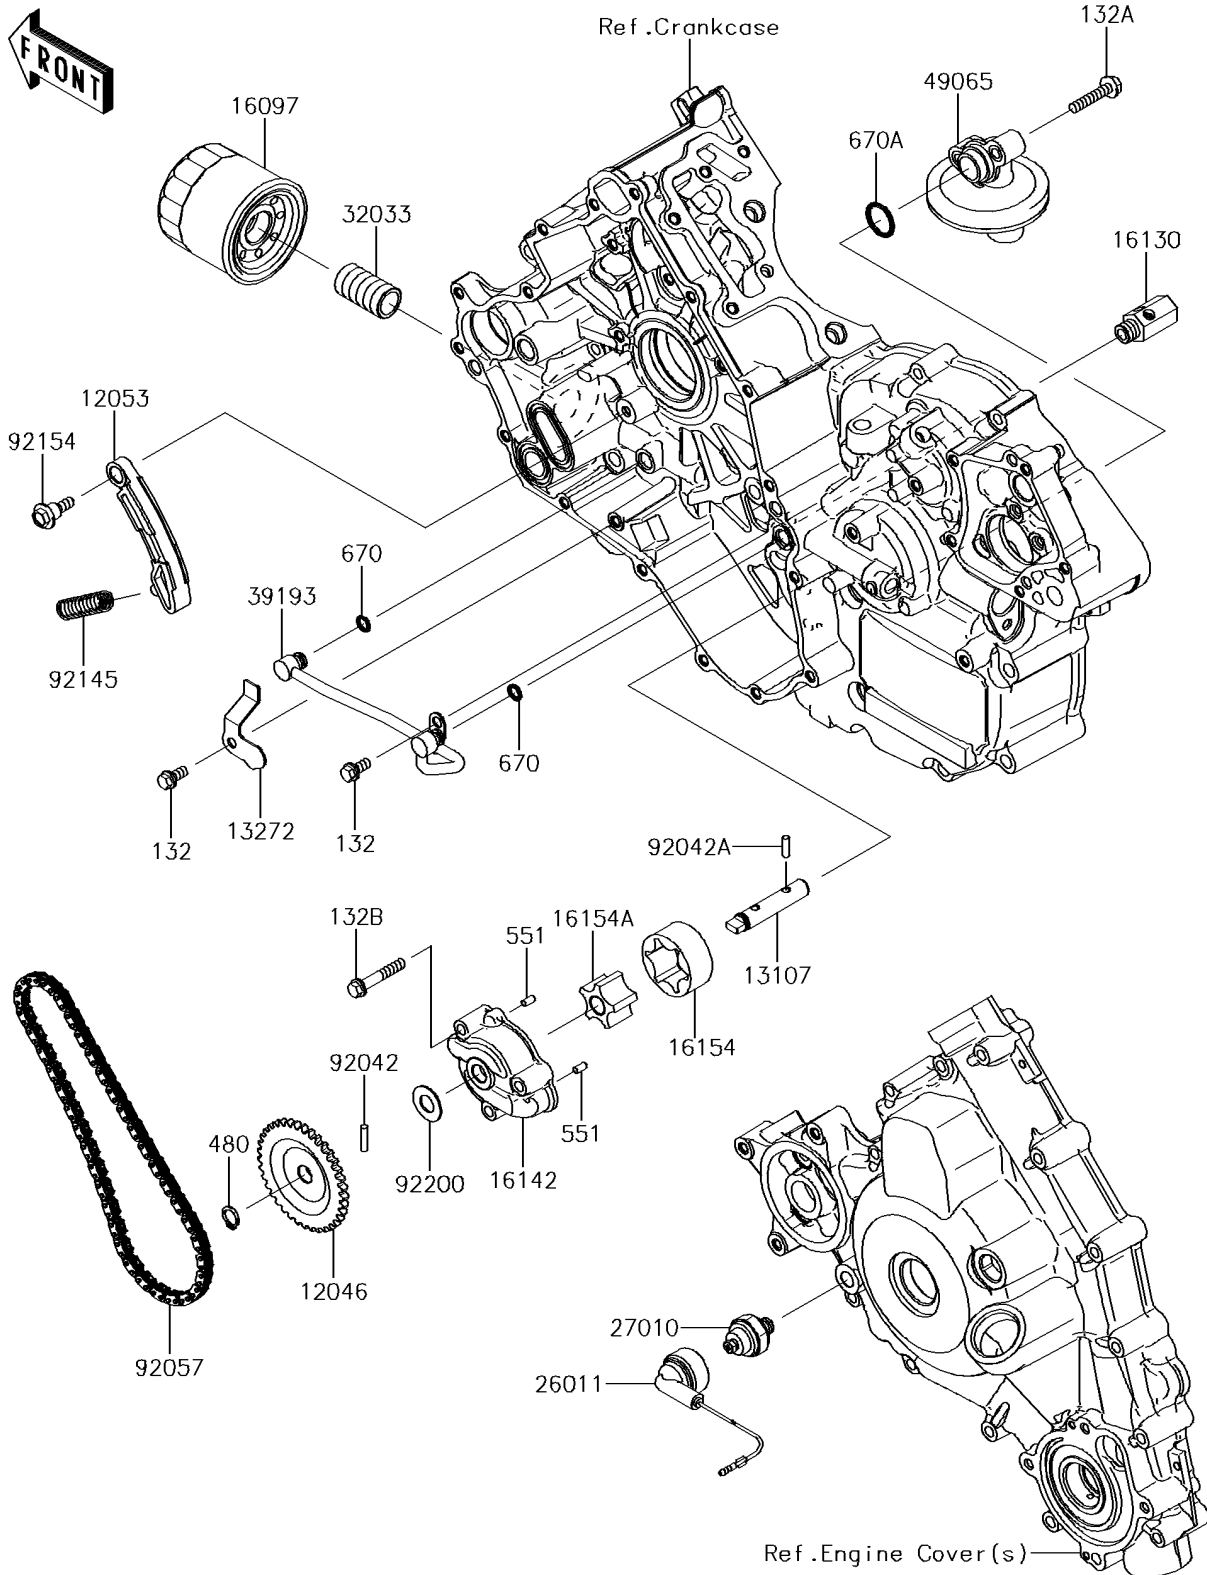

2016 TERYX® LE PARTS DIAGRAM

Oil Pump/Oil Filter

E1710

2016 TERYX® LE PARTS LIST

Oil Pump/Oil Filter

ITEM NAME	PART NUMBER	QUANTITY
SPROCKET,OIL PUMP,37T (Ref # 12046)	12046-0577	1
GUIDE-CHAIN (Ref # 12053)	12053-0180	1
SHAFT,OIL PUMP (Ref # 13107)	13107-0718	1
PLATE (Ref # 13272)	13272-0988	1
FILTER-ASSY-OIL (Ref # 16097)	16097-0007	1
VALVE-ASSY-RELIEF (Ref # 16130)	16130-1058	1
COVER-PUMP (Ref # 16142)	16142-0704	1
ROTOR-PUMP,OUTER (Ref # 16154)	16154-0706	1
ROTOR-PUMP,INNER (Ref # 16154A)	16154-0707	1
WIRE-LEAD (Ref # 26011)	26011-0818	1
SWITCH,OIL PRESSURE (Ref # 27010)	27010-1313	1
PIPE,OIL FILTER (Ref # 32033)	32033-1535	1
PIPE-OIL (Ref # 39193)	39193-0570	1
FILTER-OIL (Ref # 49065)	49065-0710	1
PIN,DOWEL,4X16.8 (Ref # 92042)	92042-029	1
PIN,DOWEL,4X13.8 (Ref # 92042A)	92042-030	1
CHAIN,DID SCR-0409 SV (Ref # 92057)	92057-0561	1
SPRING (Ref # 92145)	92145-0830	1
BOLT,FLANGED,6X8.3 (Ref # 92154)	92154-0709	1
WASHER,11.3X23X1 (Ref # 92200)	92200-0719	1
BOLT-FLANGED-SMALL,6X12 (Ref # 132)	132BA0612	2
BOLT-FLANGED-SMALL,6X30 (Ref # 132A)	132BA0630	2
BOLT-FLANGED-SMALL,6X35 (Ref # 132B)	132BA0635	3
CIRCLIP-TYPE-C,11MM (Ref # 480)	480J1100	1
PIN-DOWEL,4X8 (Ref # 551)	551A0408	2
O RING,7MM (Ref # 670)	670D1507	2
O RING,18MM (Ref # 670A)	670D2018	1