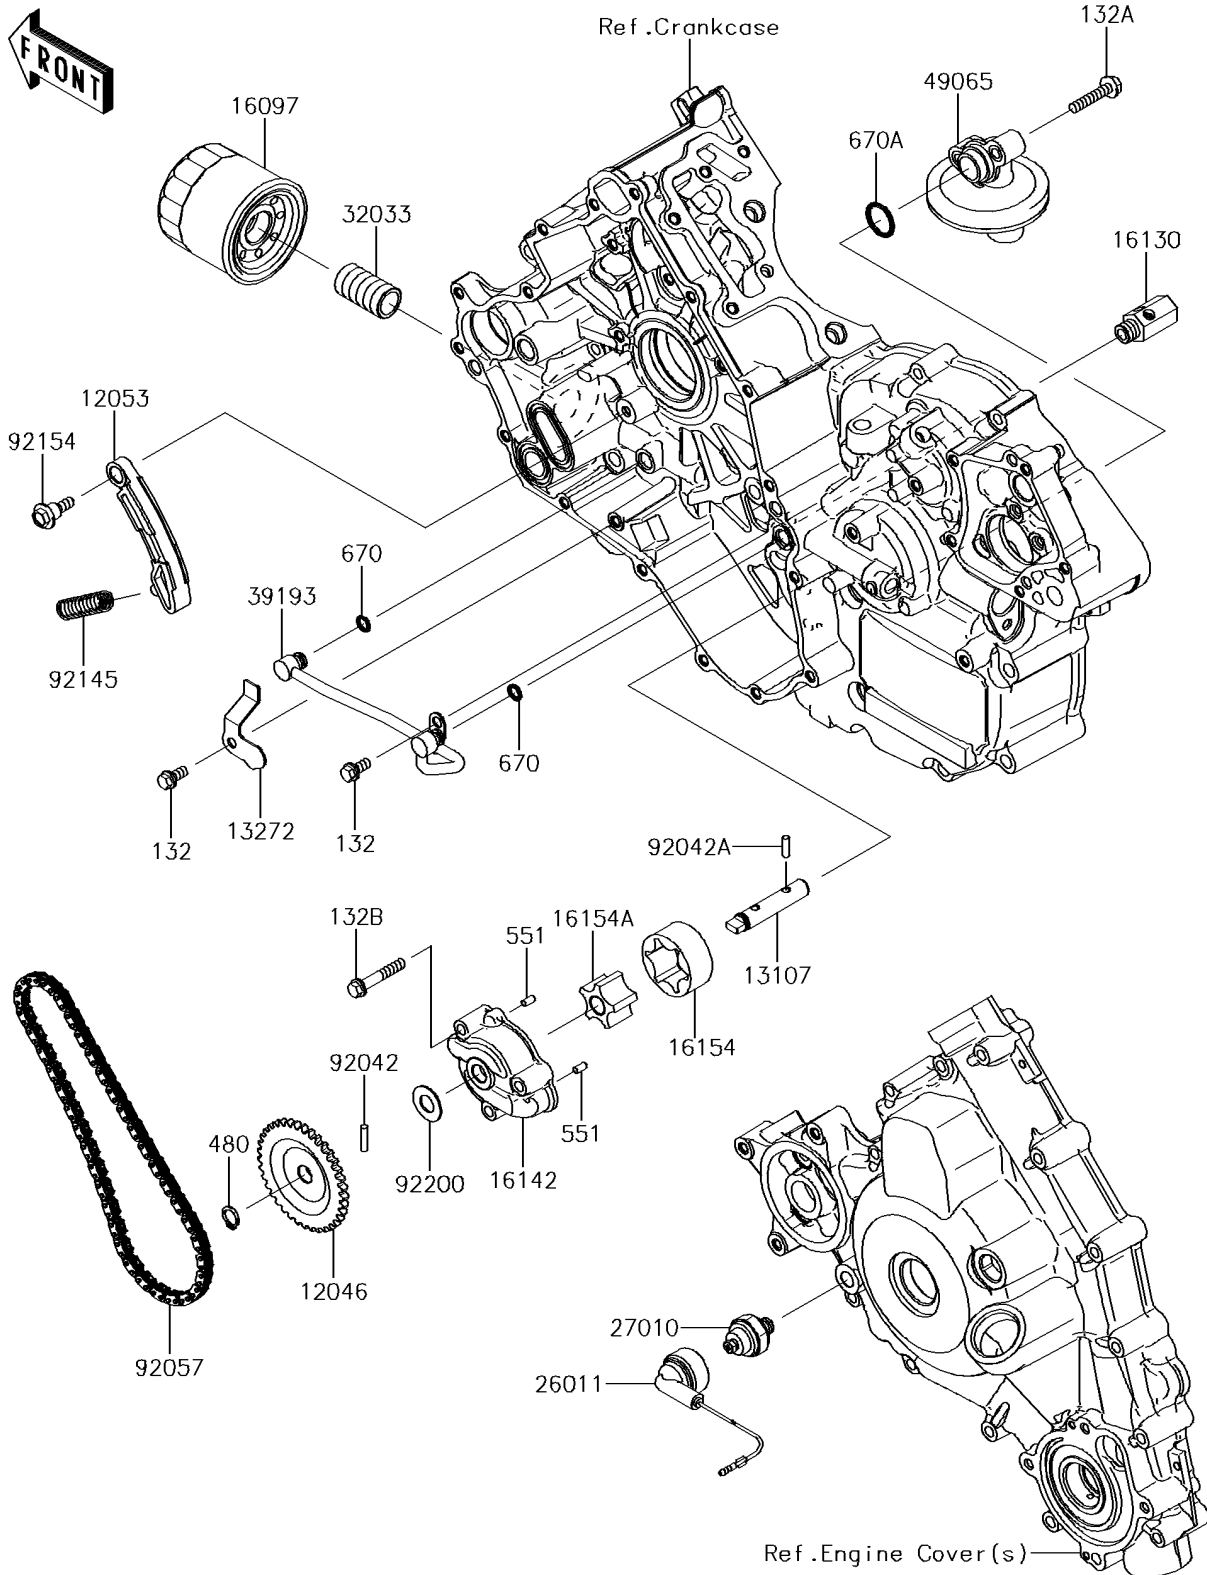

# 2017 TERYX® LE PARTS DIAGRAM

## Oil Pump/Oil Filter

E1710

# 2017 TERYX® LE PARTS LIST

Oil Pump/Oil Filter

ITEM NAME	PART NUMBER	QUANTITY
-----------	-------------	----------