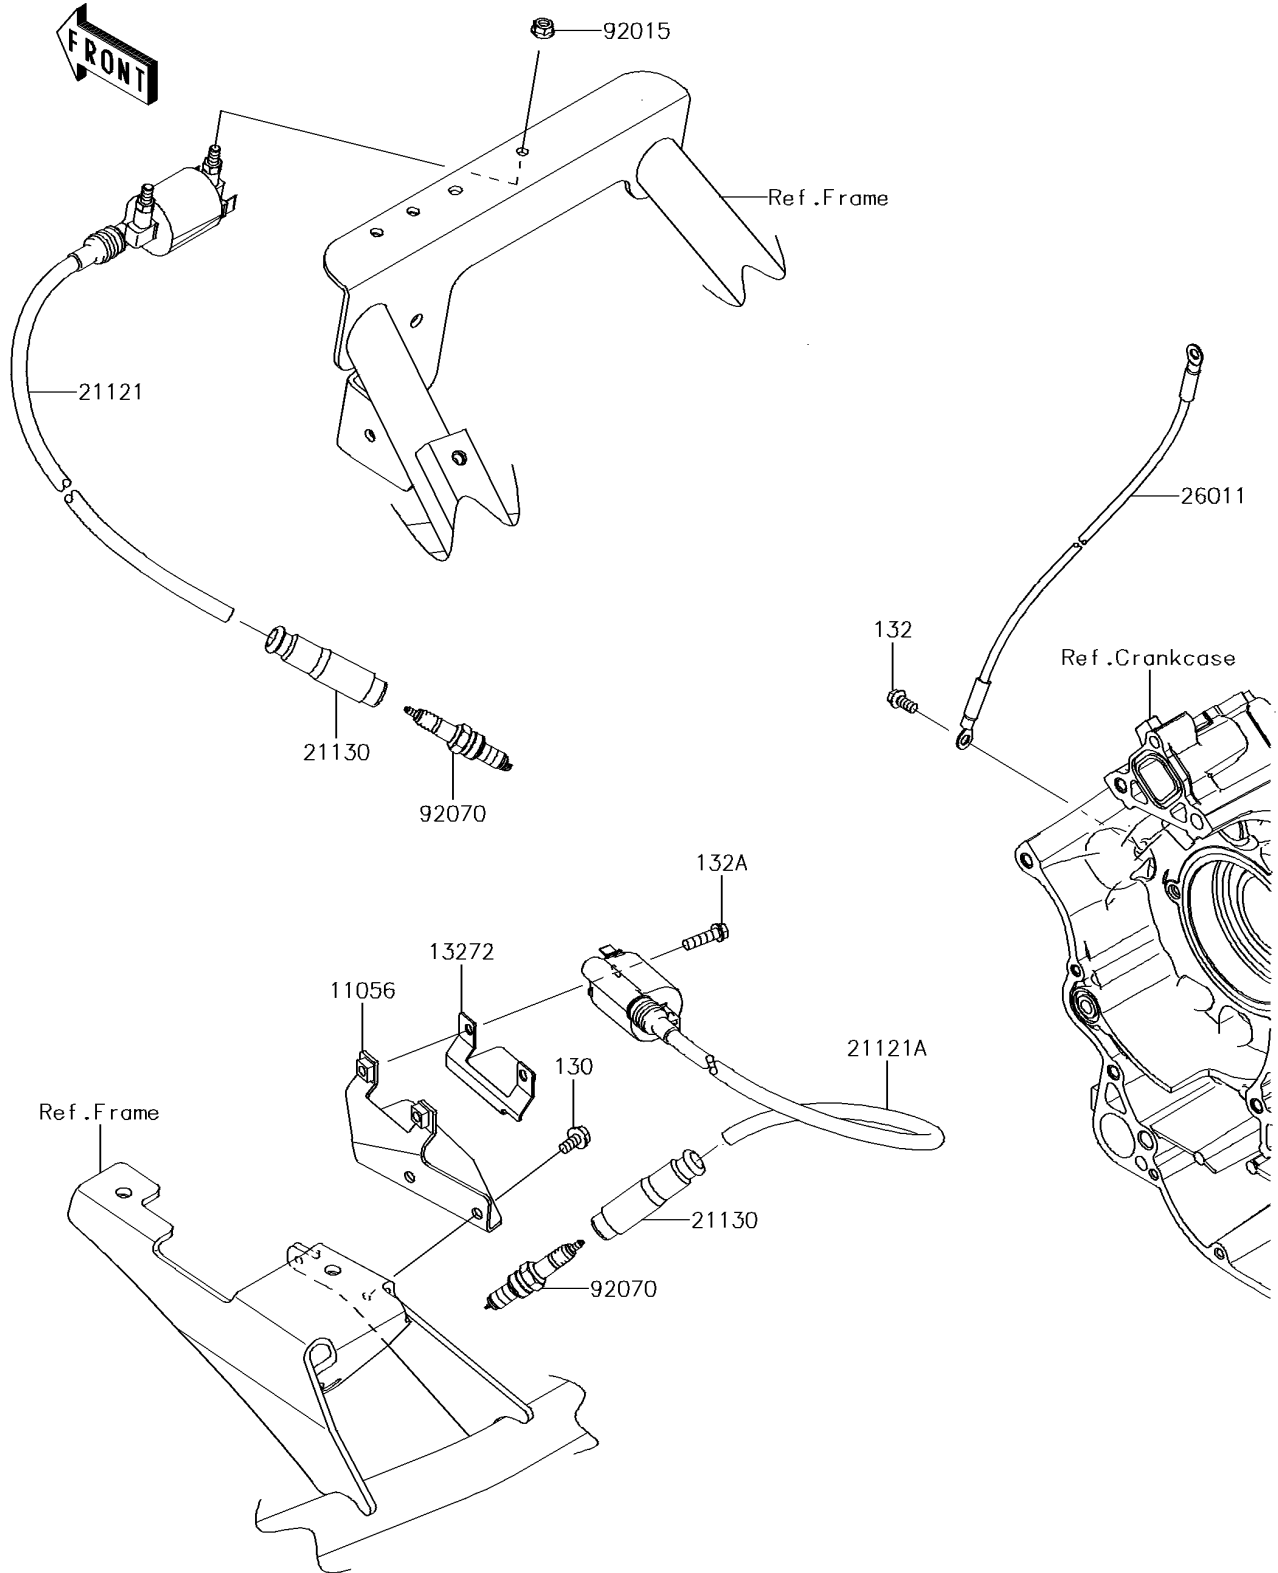

2018 TERYX4™ LE CAMO PARTS DIAGRAM

Ignition System

E1830

2018 TERYX4™ LE CAMO PARTS LIST

Ignition System

ITEM NAME	PART NUMBER	QUANTITY
-----------	-------------	----------