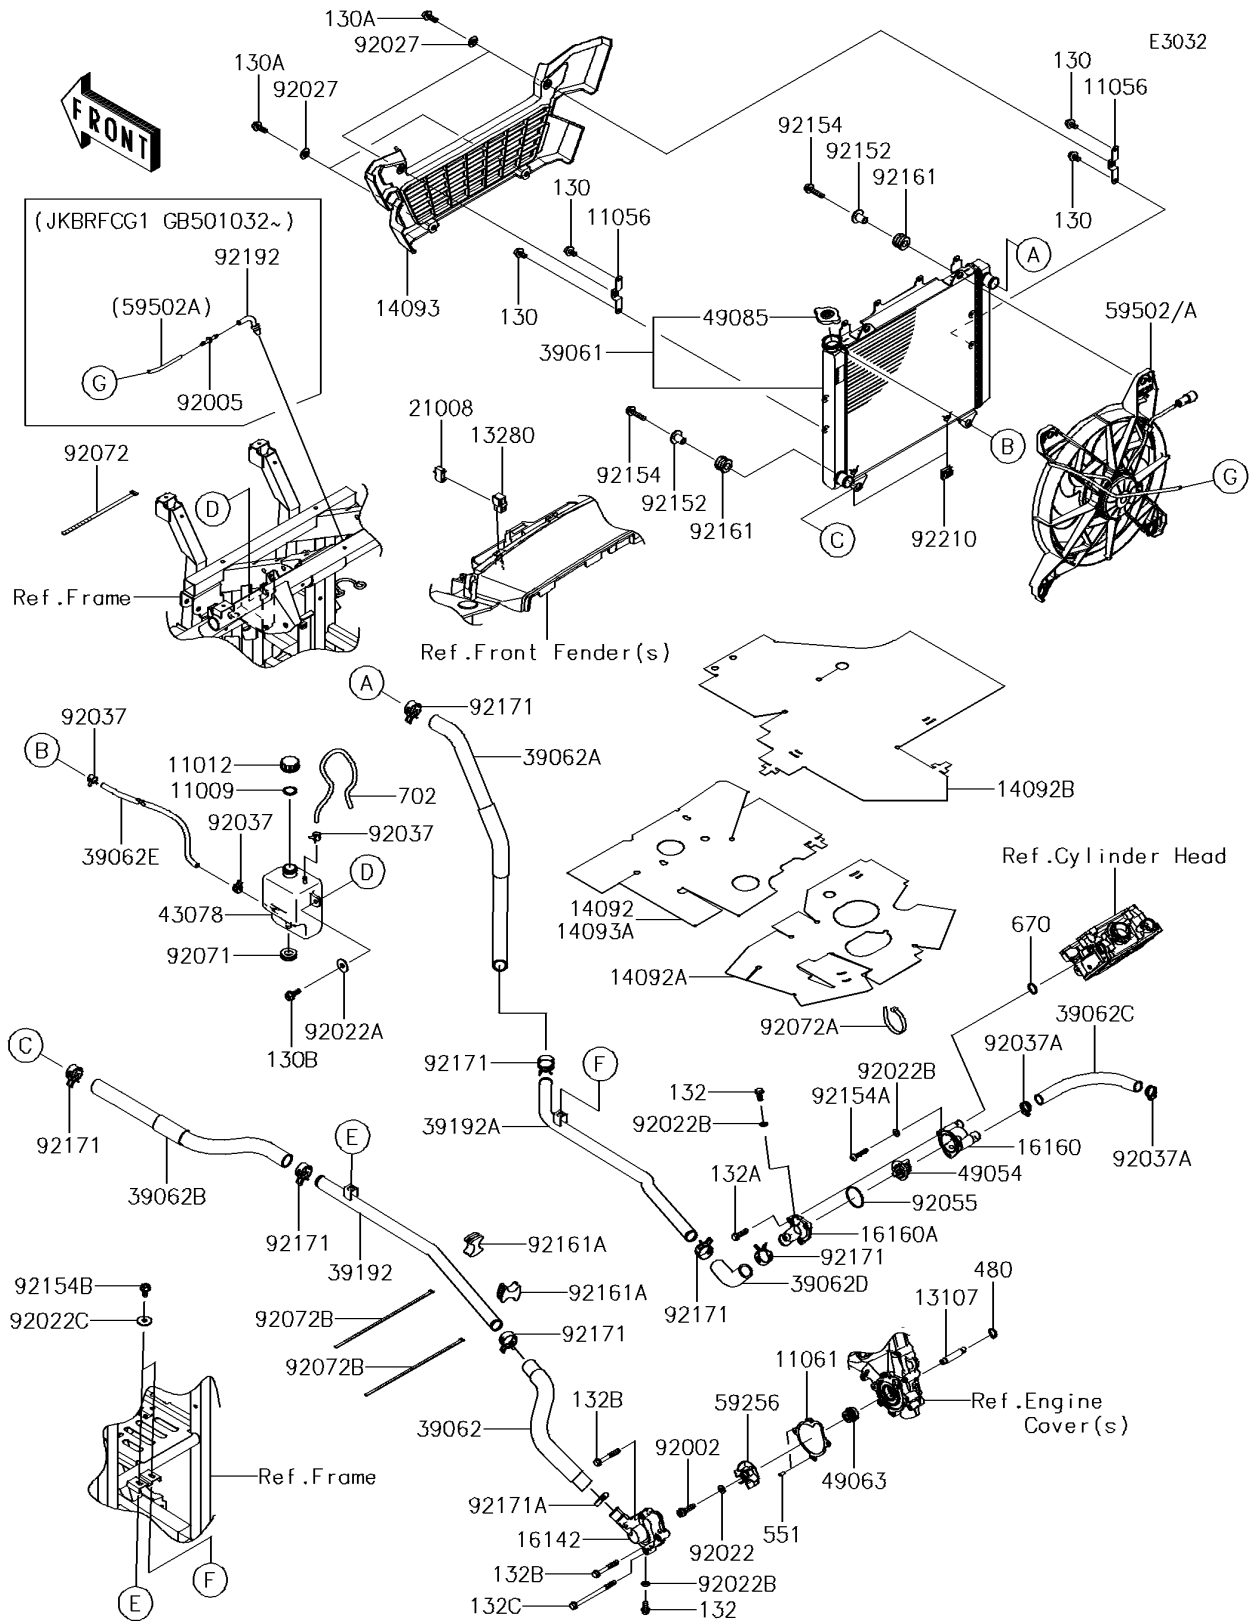

2016 TERYX® LE PARTS DIAGRAM

Radiator

2016 TERYX® LE PARTS LIST

Radiator

ITEM NAME	PART NUMBER	QUANTITY
GASKET,RESERVOIR TANK CAP (Ref # 11009)	11009-1145	1
CAP (Ref # 11012)	11012-1084	1
BRACKET (Ref # 11056)	11056-7103	2
GASKET,WATER PUMP COVER (Ref # 11061)	11061-0731	1
SHAFT,WATER PUMP (Ref # 13107)	13107-0719	1
HOLDER,BREAKER (Ref # 13280)	13280-0082	1
COVER,HEAT GUARD,FR (Ref # 14092)	14092-1060	1
COVER,HEAT GUARD,RR (Ref # 14092A)	14092-1061	1
COVER,CHAMBER (Ref # 14092B)	14092-1142	1
COVER,RADIATOR (Ref # 14093)	14093-0206	1
COVER-PUMP,WATER (Ref # 16142)	16142-0705	1
BODY,THERMOSTAT,LWR (Ref # 16160)	16160-0734	1
BODY,THERMOSTAT,UPP (Ref # 16160A)	16160-0735	1
BREAKER,RAD. FAN,20A (Ref # 21008)	21008-0554	1
RADIATOR-ASSY (Ref # 39061)	39061-0568	1
HOSE-COOLING,WATER PUMP IN (Ref # 39062)	39062-0580	1
HOSE-COOLING,RADIATOR IN (Ref # 39062A)	39062-0619	1
HOSE-COOLING,RADIATOR OUT (Ref # 39062B)	39062-0620	1
HOSE-COOLING,RR HEAD-THERMO. (Ref # 39062C)	39062-0621	1
HOSE-COOLING,THERMO OUT (Ref # 39062D)	39062-0669	1
HOSE-COOLING,RESERVOIR-RAD. (Ref # 39062E)	39062-0698	1
PIPE-WATER,LH (Ref # 39192)	39192-0569	1
PIPE-WATER,RH (Ref # 39192A)	39192-0571	1
RESERVOIR (Ref # 43078)	43078-0070	1
THERMOSTAT (Ref # 49054)	49054-1055	1
SEAL-MECHANICAL,WATER (Ref # 49063)	49063-1055	1
CAP-ASSY-PRESSURE (Ref # 49085)	49085-0005	1
IMPELLER (Ref # 59256)	59256-0555	1
FAN-ASSY (Ref # 59502)	59502-0566	1

2016 TERYX® LE PARTS LIST

Radiator

ITEM NAME	PART NUMBER	QUANTITY
BOLT-FLANGED-SMALL,6X20 (Ref # 132A)	132BA0620	3
BOLT-FLANGED-SMALL,6X40 (Ref # 132B)	132BA0640	3
BOLT-FLANGED-SMALL,6X80 (Ref # 132C)	132BA0680	1
CIRCLIP-TYPE-C,12MM (Ref # 480)	480J1200	1
PIN-DOWEL,4X8 (Ref # 551)	551A0408	2
O RING,20MM (Ref # 670)	670B2020	1
TUBE-RUBBER,5X8X380 (Ref # 702)	702A05380	1