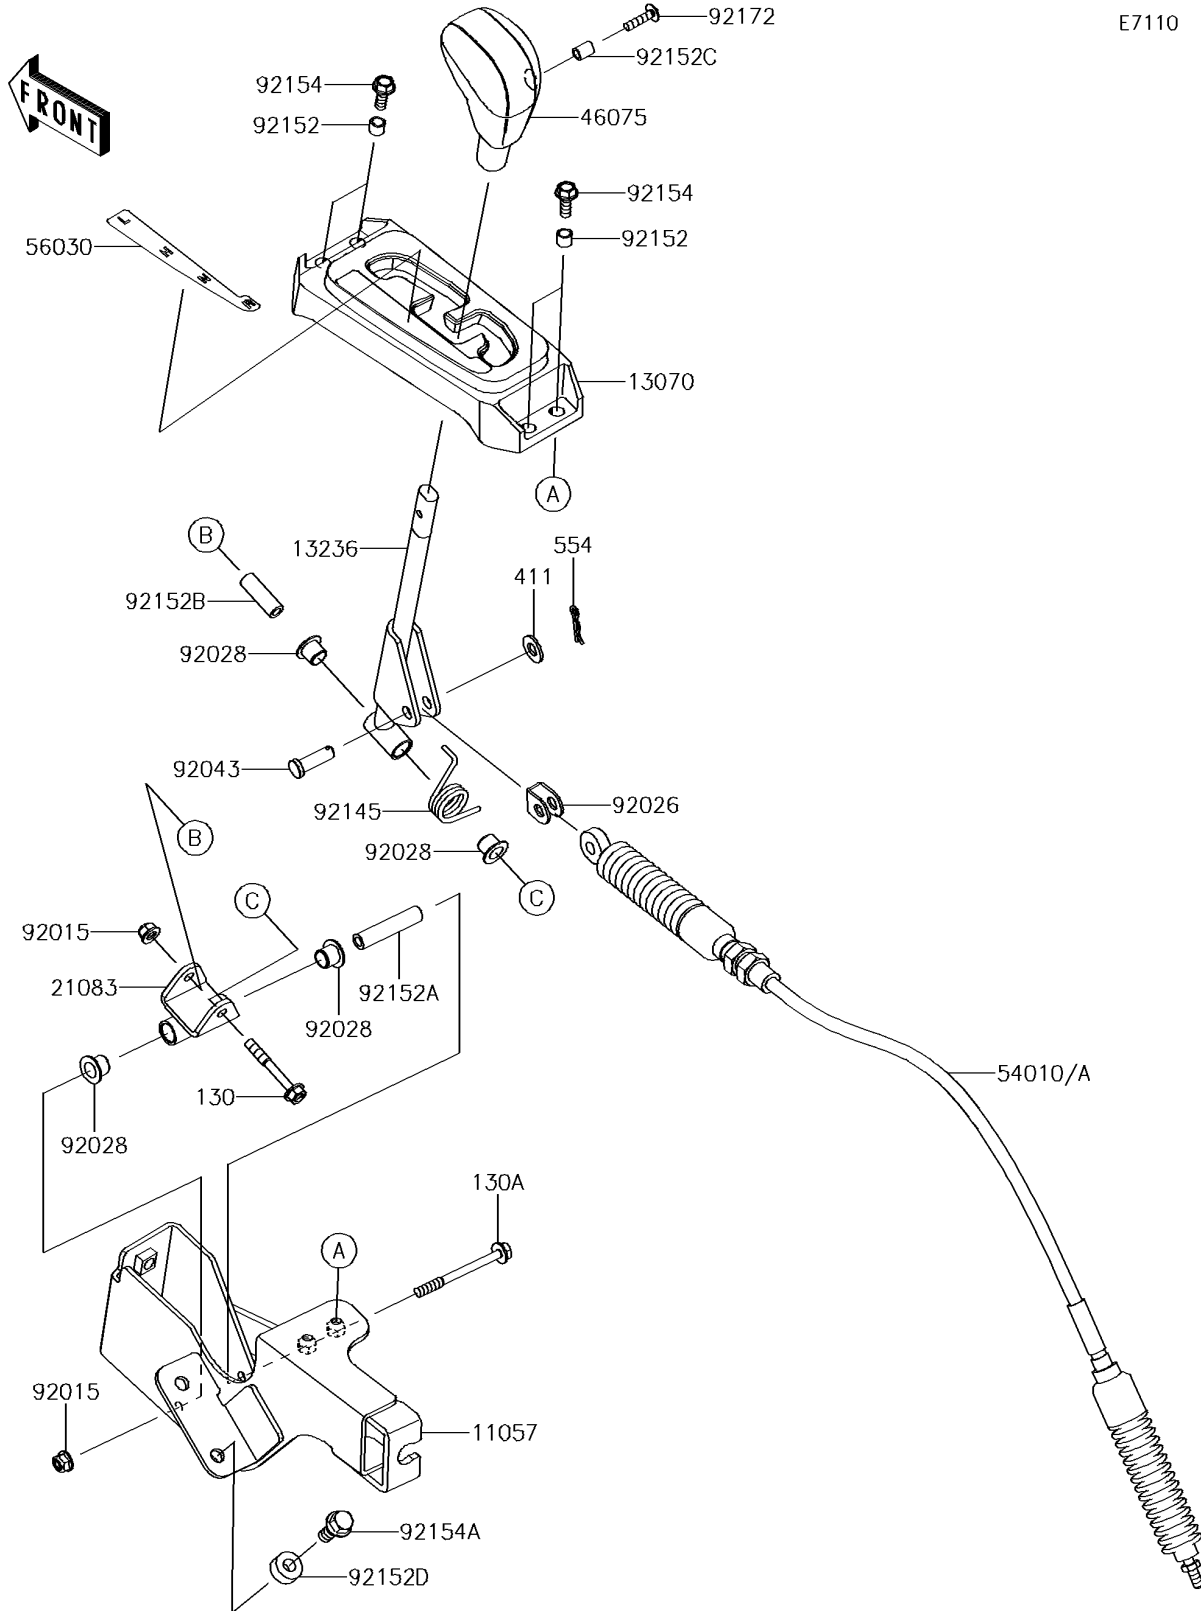

2018 TERYX® LE PARTS DIAGRAM

Control

E7110

2018 TERYX® LE PARTS LIST

Control

ITEM NAME	PART NUMBER	QUANTITY
BRACKET,SHIFT (Ref # 11057)	11057-1494	1
GUIDE,SHIFT GAUGE (Ref # 13070)	13070-0748	1
LEVER-COMP,SHIFT (Ref # 13236)	13236-0727	1
ARM (Ref # 21083)	21083-0710	1
GRIP (Ref # 46075)	46075-0569	1
CABLE,SHIFT (Ref # 54010A)	54010-0619	1
LABEL,SHIFT POSITION (Ref # 56030)	56030-0849	1
NUT,LOCK,FLANGED,6MM (Ref # 92015)	92015-1675	2
SPACER (Ref # 92026)	92026-0074	1
BUSHING (Ref # 92028)	92028-1507	4
PIN (Ref # 92043)	92043-0053	1
SPRING (Ref # 92145)	92145-0832	1
COLLAR (Ref # 92152)	92152-1332	4
COLLAR,6.0X10X47 (Ref # 92152A)	92152-1517	1
COLLAR,6.0X10X30 (Ref # 92152B)	92152-1518	1
COLLAR,5.6X8X10.5 (Ref # 92152C)	92152-1545	1
COLLAR,8.2X18X8 (Ref # 92152D)	92152-1553	2
BOLT,FLANGED,6X16 (Ref # 92154)	92154-0887	4
BOLT,FLANGED,8X20 (Ref # 92154A)	92154-1104	2
SCREW,5X20 (Ref # 92172)	92172-2081	1
BOLT-FLANGED,6X45 (Ref # 130)	130CA0645	1
BOLT-FLANGED,6X65 (Ref # 130A)	130CA0665	1
WASHER-PLAIN,8MM (Ref # 411)	411AA0800	1
PIN-SNAP (Ref # 554)	554DA0800	1