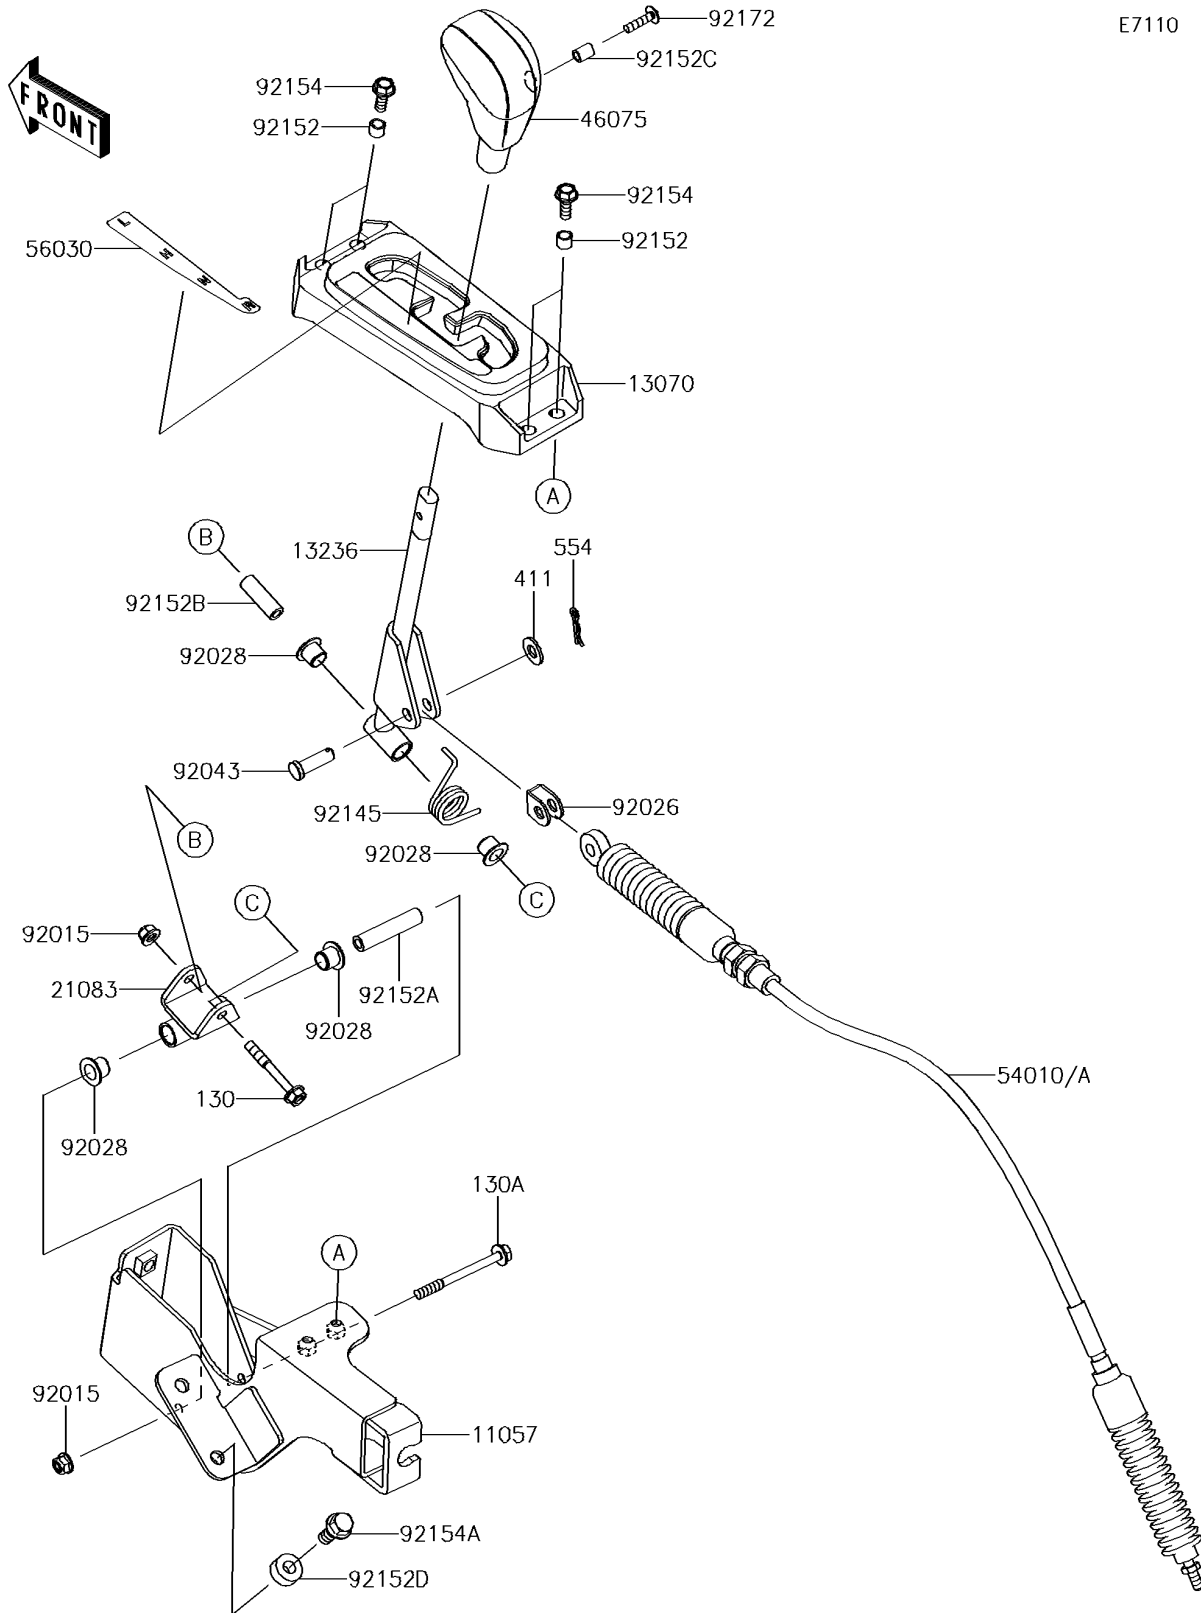

2018 TERYX4™ LE CAMO PARTS DIAGRAM

Control

E7110

2018 TERYX4™ LE CAMO PARTS LIST

Control

ITEM NAME	PART NUMBER	QUANTITY
BRACKET,SHIFT (Ref # 11057)	11057-1494	1
GUIDE,SHIFT GAUGE (Ref # 13070)	13070-0748	1
LEVER-COMP,SHIFT (Ref # 13236)	13236-0727	1
ARM (Ref # 21083)	21083-0710	1
GRIP (Ref # 46075)	46075-0569	1
CABLE,SHIFT (Ref # 54010A)	54010-0619	1
LABEL,SHIFT POSITION (Ref # 56030)	56030-0849	1
NUT,LOCK,FLANGED,6MM (Ref # 92015)	92015-1675	2
SPACER (Ref # 92026)	92026-0074	1
BUSHING (Ref # 92028)	92028-1507	4
PIN (Ref # 92043)	92043-0053	1
SPRING (Ref # 92145)	92145-0832	1
COLLAR (Ref # 92152)	92152-1332	4
COLLAR,6.0X10X47 (Ref # 92152A)	92152-1517	1
COLLAR,6.0X10X30 (Ref # 92152B)	92152-1518	1
COLLAR,5.6X8X10.5 (Ref # 92152C)	92152-1545	1
COLLAR,8.2X18X8 (Ref # 92152D)	92152-1553	2
BOLT,FLANGED,6X16 (Ref # 92154)	92154-0887	4
BOLT,FLANGED,8X20 (Ref # 92154A)	92154-1104	2
SCREW,5X20 (Ref # 92172)	92172-2081	1
BOLT-FLANGED,6X45 (Ref # 130)	130CA0645	1
BOLT-FLANGED,6X65 (Ref # 130A)	130CA0665	1
WASHER-PLAIN,8MM (Ref # 411)	411AA0800	1
PIN-SNAP (Ref # 554)	554DA0800	1