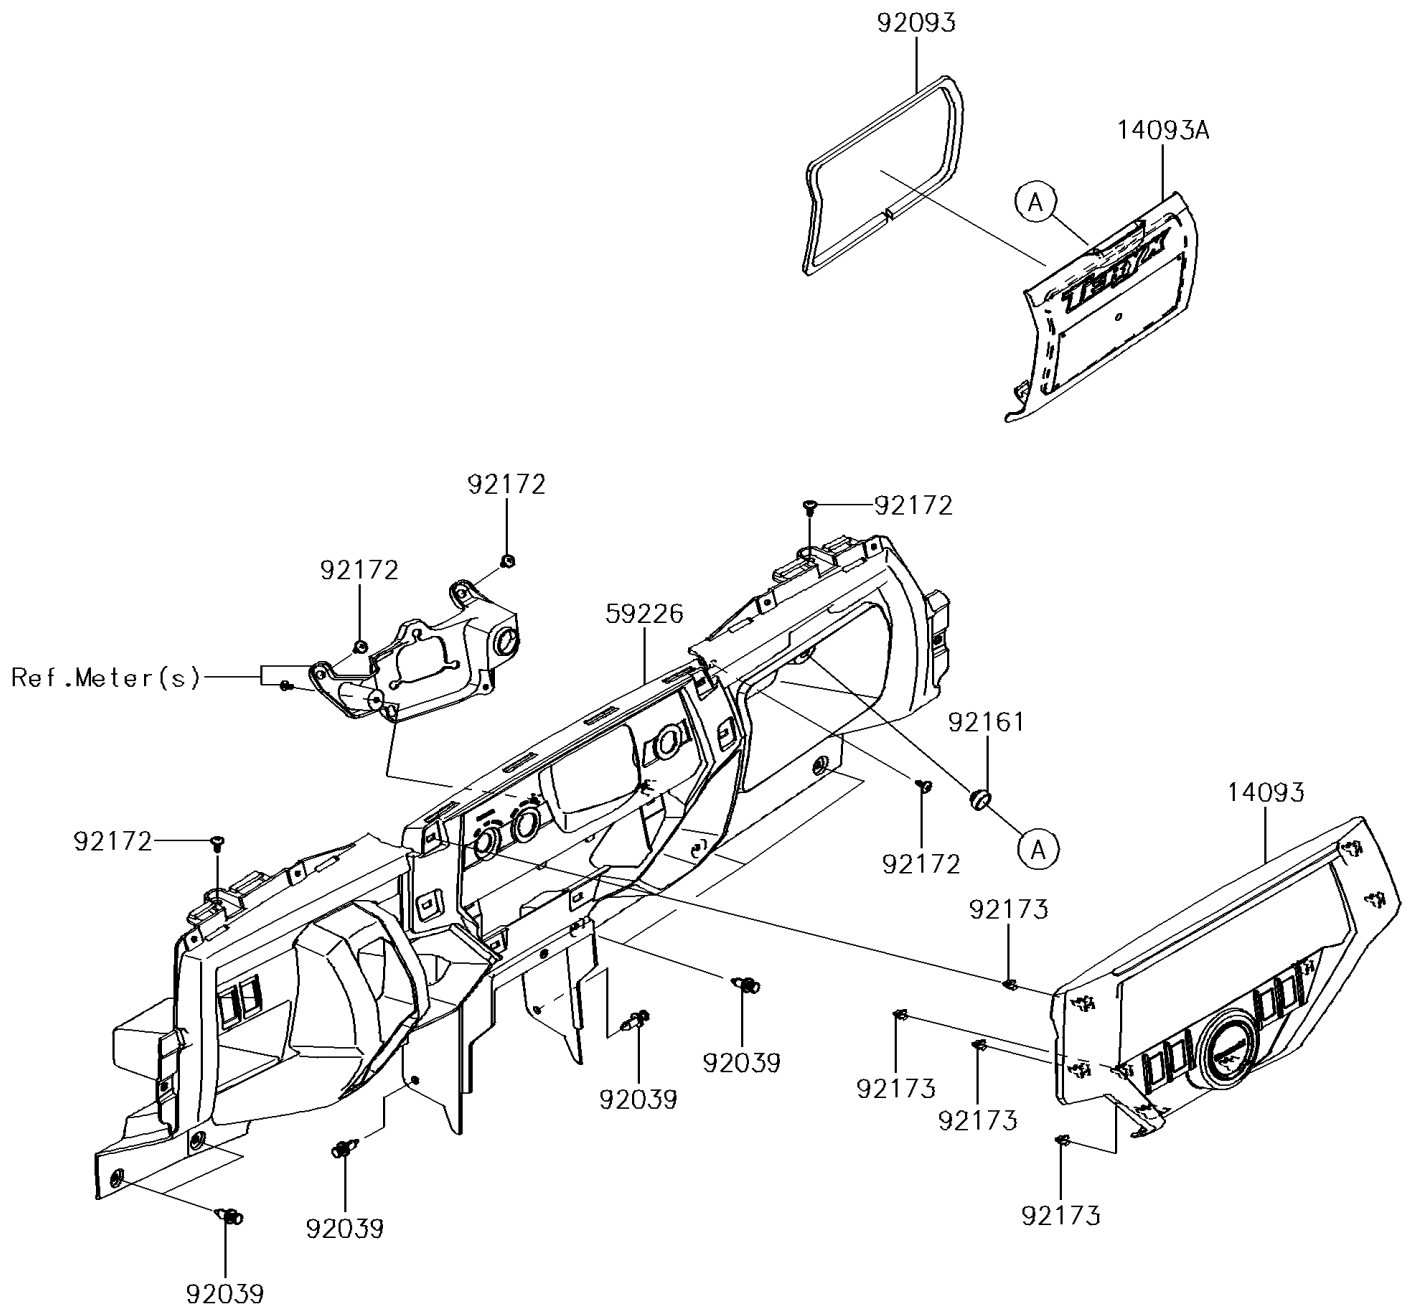

# 2018 TERYX4™ LE CAMO PARTS DIAGRAM

Front Box

F2135

## 2018 TERYX4™ LE CAMO PARTS LIST

### Front Box

ITEM NAME	PART NUMBER	QUANTITY
COVER,CENTER PANEL (Ref # 14093)	14093-0203	1
COVER,GLOVE BOX (Ref # 14093A)	14093-0204	1
PANEL-CONTROL (Ref # 59226)	59226-0726	1
RIVET (Ref # 92039)	92039-0776	7
SEAL,6X10 (Ref # 92093)	92093-0658	1
DAMPER (Ref # 92161)	92161-0568	1
SCREW,6X16 (Ref # 92172)	92172-0826	5
CLAMP (Ref # 92173)	92173-1423	8