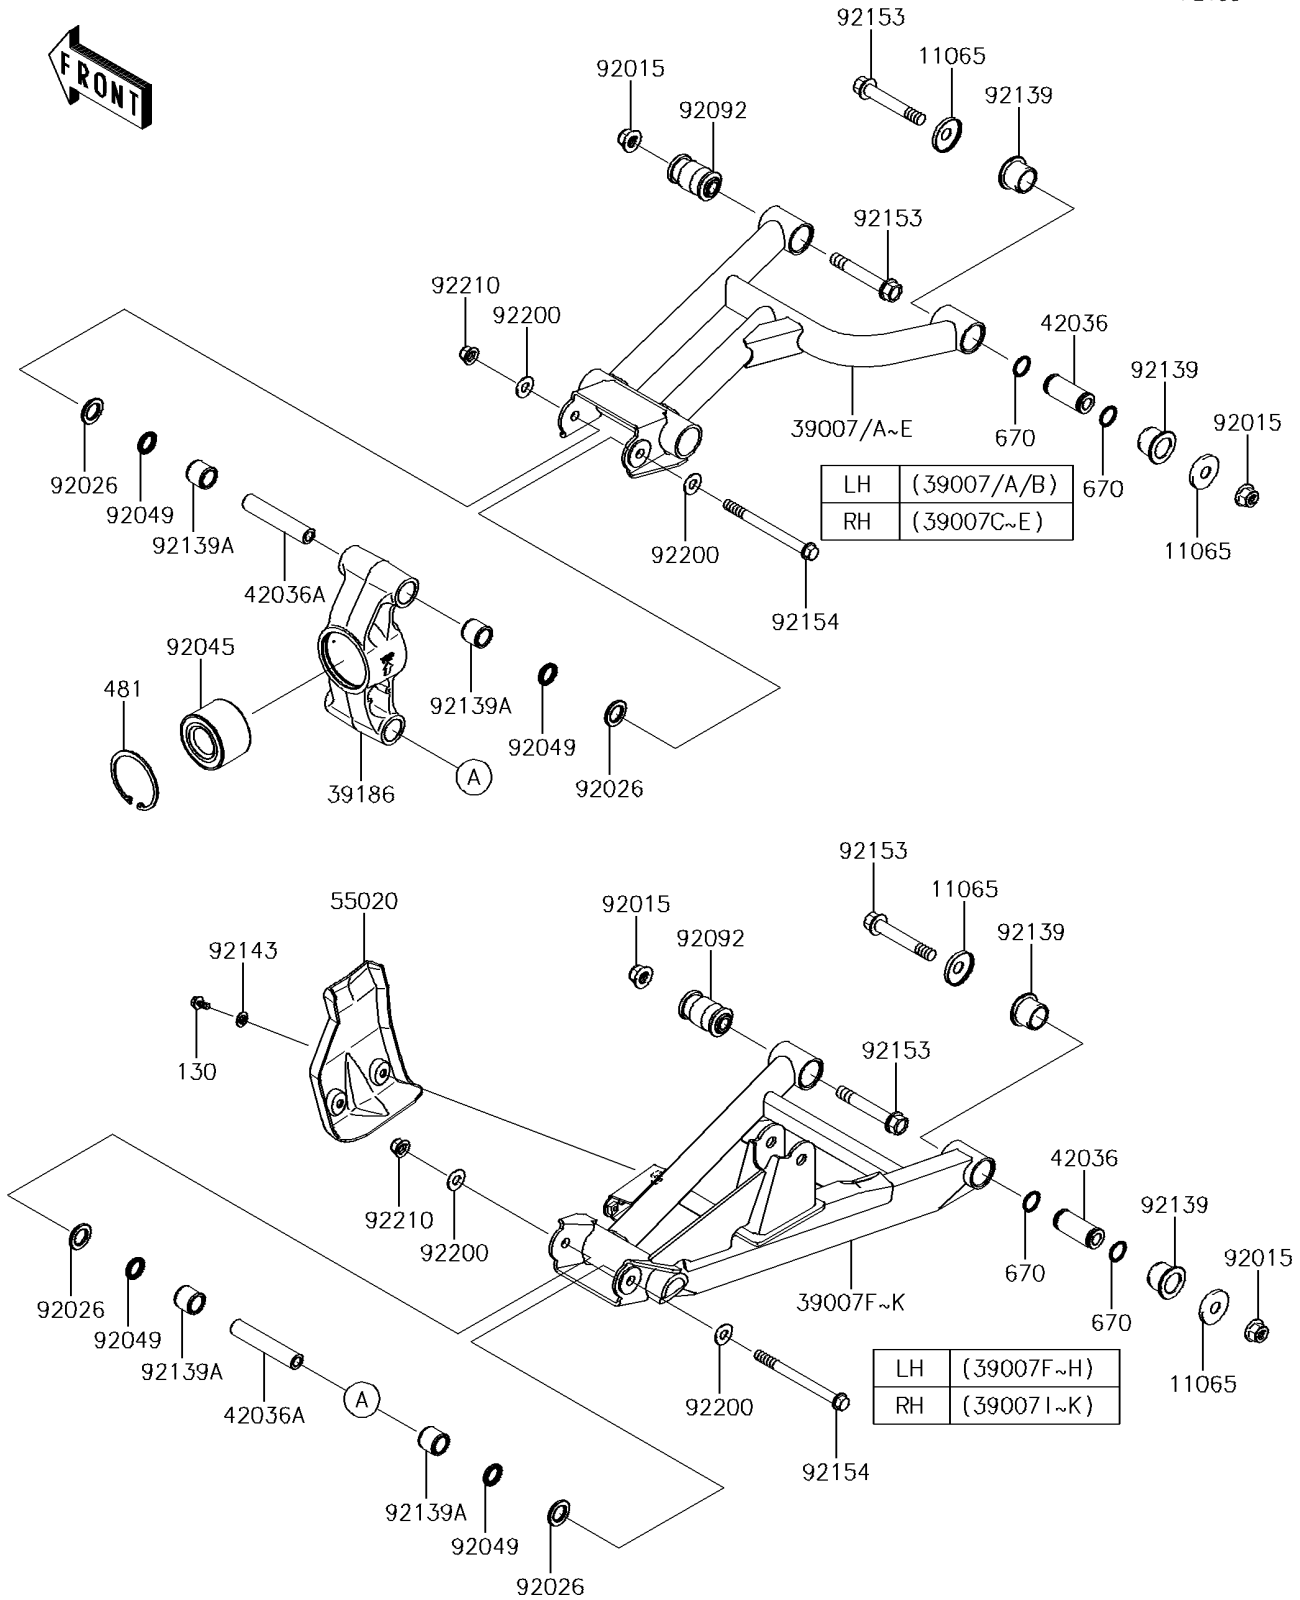

2018 TERYX4™ LE CAMO PARTS DIAGRAM

Rear Suspension

F2153

2018 TERYX4™ LE CAMO PARTS LIST

Rear Suspension

ITEM NAME	PART NUMBER	QUANTITY
CAP (Ref # 11065)	11065-0253	8
ARM-SUSP,RR,UPP,LH,C.L.GREEN (Ref # 39007)	39007-0345-42Q	1
ARM-SUSP,RR,UPP,RH,C.L.GREEN (Ref # 39007C)	39007-0346-42Q	1
ARM-SUSP,RR,LWR,LH,C.L.GREEN (Ref # 39007F)	39007-0347-42Q	1
ARM-SUSP,RR,LWR,RH,C.L.GREEN (Ref # 39007I)	39007-0348-42Q	1
KNUCKLE,RR (Ref # 39186)	39186-0316	2
SLEEVE (Ref # 42036)	42036-0062	4
SLEEVE,10X17X88 (Ref # 42036A)	42036-0710	4
GUARD,REAR ARM (Ref # 55020)	55020-0805	2
NUT,LOCK,FLANGED,12MM (Ref # 92015)	92015-1433	8
SPACER,17X28.6X3 (Ref # 92026)	92026-0746	8
BEARING-BALL,30X62X40 (Ref # 92045)	92045-0801	2
SEAL-OIL,17X24X3 (Ref # 92049)	92049-0726	8
BUSHING-RUBBER (Ref # 92092)	92092-0555	4
BUSHING (Ref # 92139)	92139-0231	8
BUSHING,17X24X21.5 (Ref # 92139A)	92139-0736	8
COLLAR (Ref # 92143)	92143-1087	4
BOLT,FLANGED,12X76.5 (Ref # 92153)	92153-1733	8
BOLT,FLANGED,10X117 (Ref # 92154)	92154-0743	4
WASHER,10.3X23X1.6 (Ref # 92200)	92200-2009	8
NUT,LOCK,FLANGED,10MM (Ref # 92210)	92210-1080	4
BOLT-FLANGED,6X12 (Ref # 130)	130BA0612	4
CIRCLIP (Ref # 481)	481J6200	2
O RING,18MM (Ref # 670)	670B2018	8