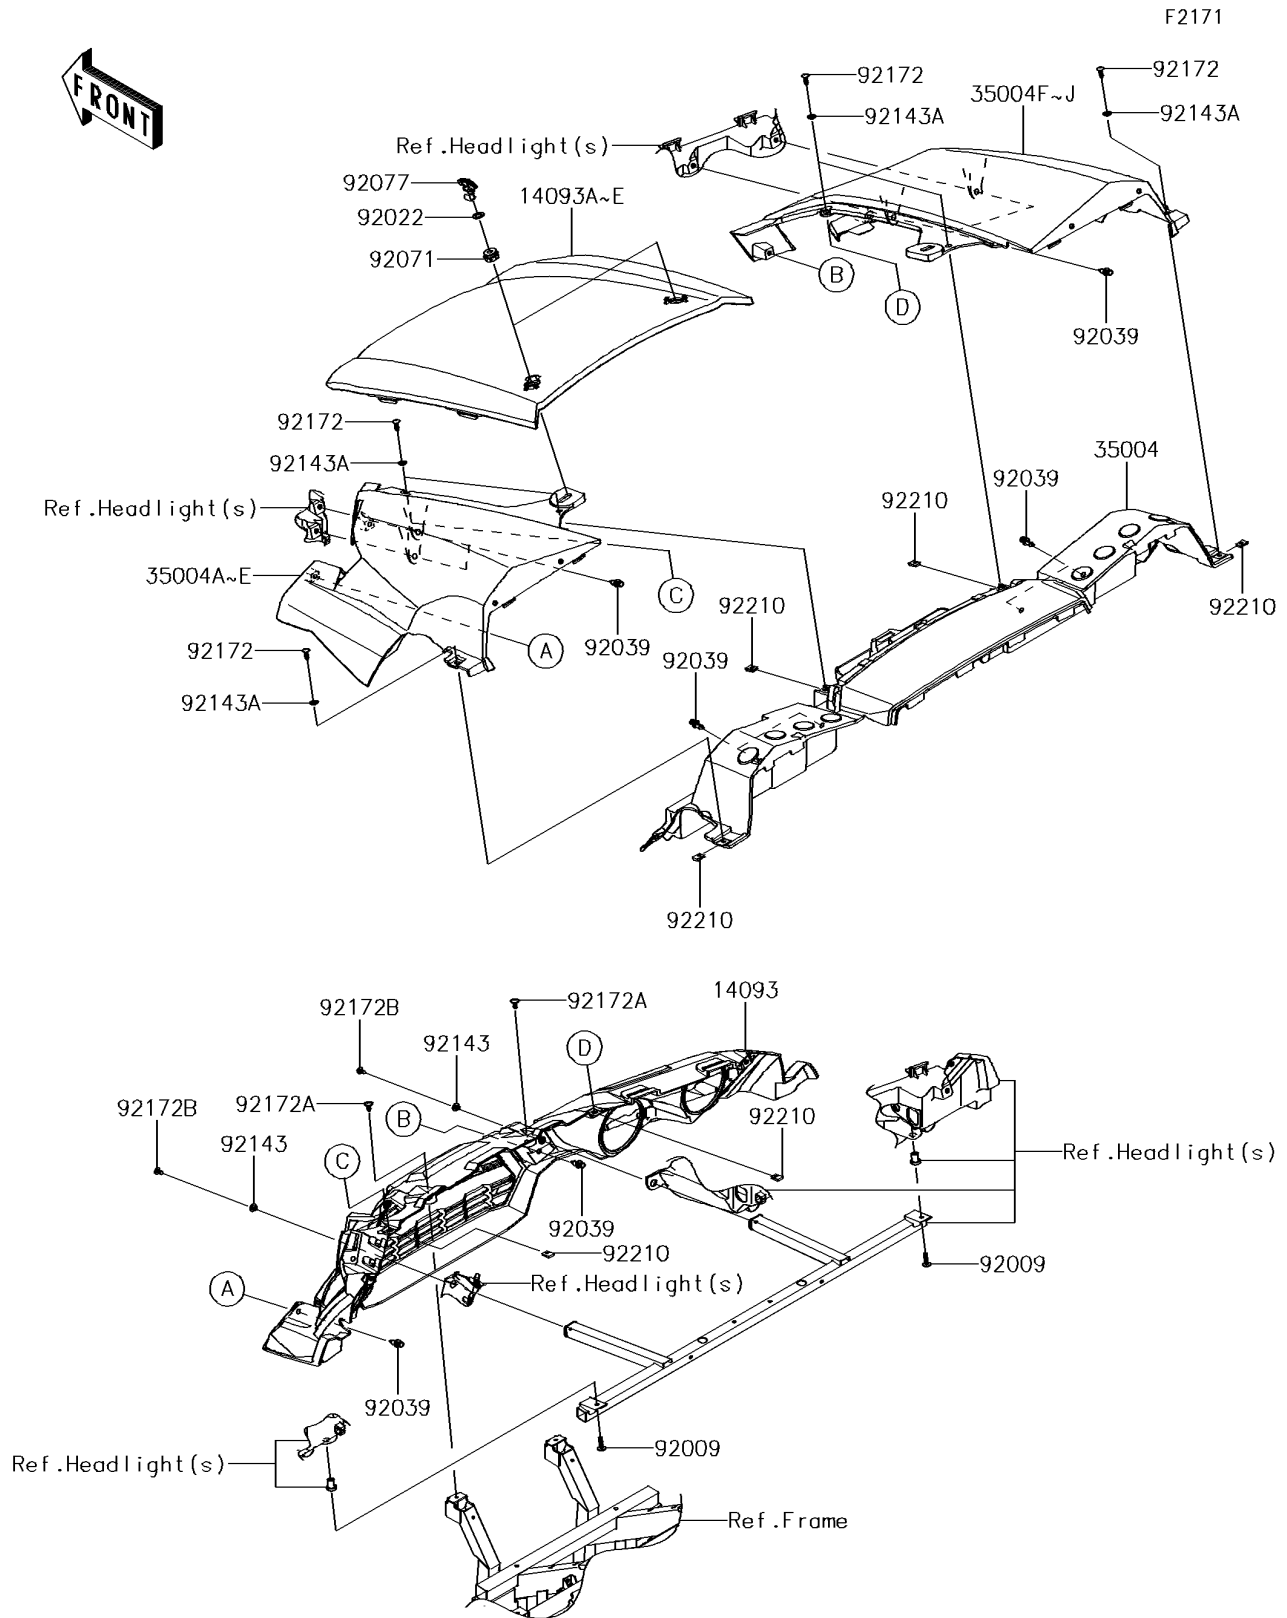

2018 TERYX® LE PARTS DIAGRAM

Front Fender(s)

2018 TERYX® LE PARTS LIST

Front Fender(s)

ITEM NAME	PART NUMBER	QUANTITY
COVER,FR GRILL (Ref # 14093)	14093-0202	1
COVER,HOOD,C.P.BLUE (Ref # 14093E)	14093-0211-57K	1
FENDER-FRONT,RR (Ref # 35004)	35004-0345	1
FENDER-FRONT,LH,C.P.BLUE (Ref # 35004D)	35004-0346-57K	1
FENDER-FRONT,RH,C.P.BLUE (Ref # 35004I)	35004-0347-57K	1
SCREW,6X25 (Ref # 92009)	92009-1465	2
WASHER,12.5X22X1.2 (Ref # 92022)	92022-072	2
RIVET (Ref # 92039)	92039-0776	12
GROMMET (Ref # 92071)	92071-0746	2
KNOB (Ref # 92077)	92077-0033	2
COLLAR (Ref # 92143)	92143-1057	2
COLLAR (Ref # 92143A)	92143-1087	6
SCREW,TAPPING,6X20 (Ref # 92172)	92172-0488	6
SCREW,6X16 (Ref # 92172A)	92172-0711	2
SCREW,TAPPING,6X16 (Ref # 92172B)	92172-0739	2
NUT,LEAF SPRING,6MM (Ref # 92210)	92210-0624	6