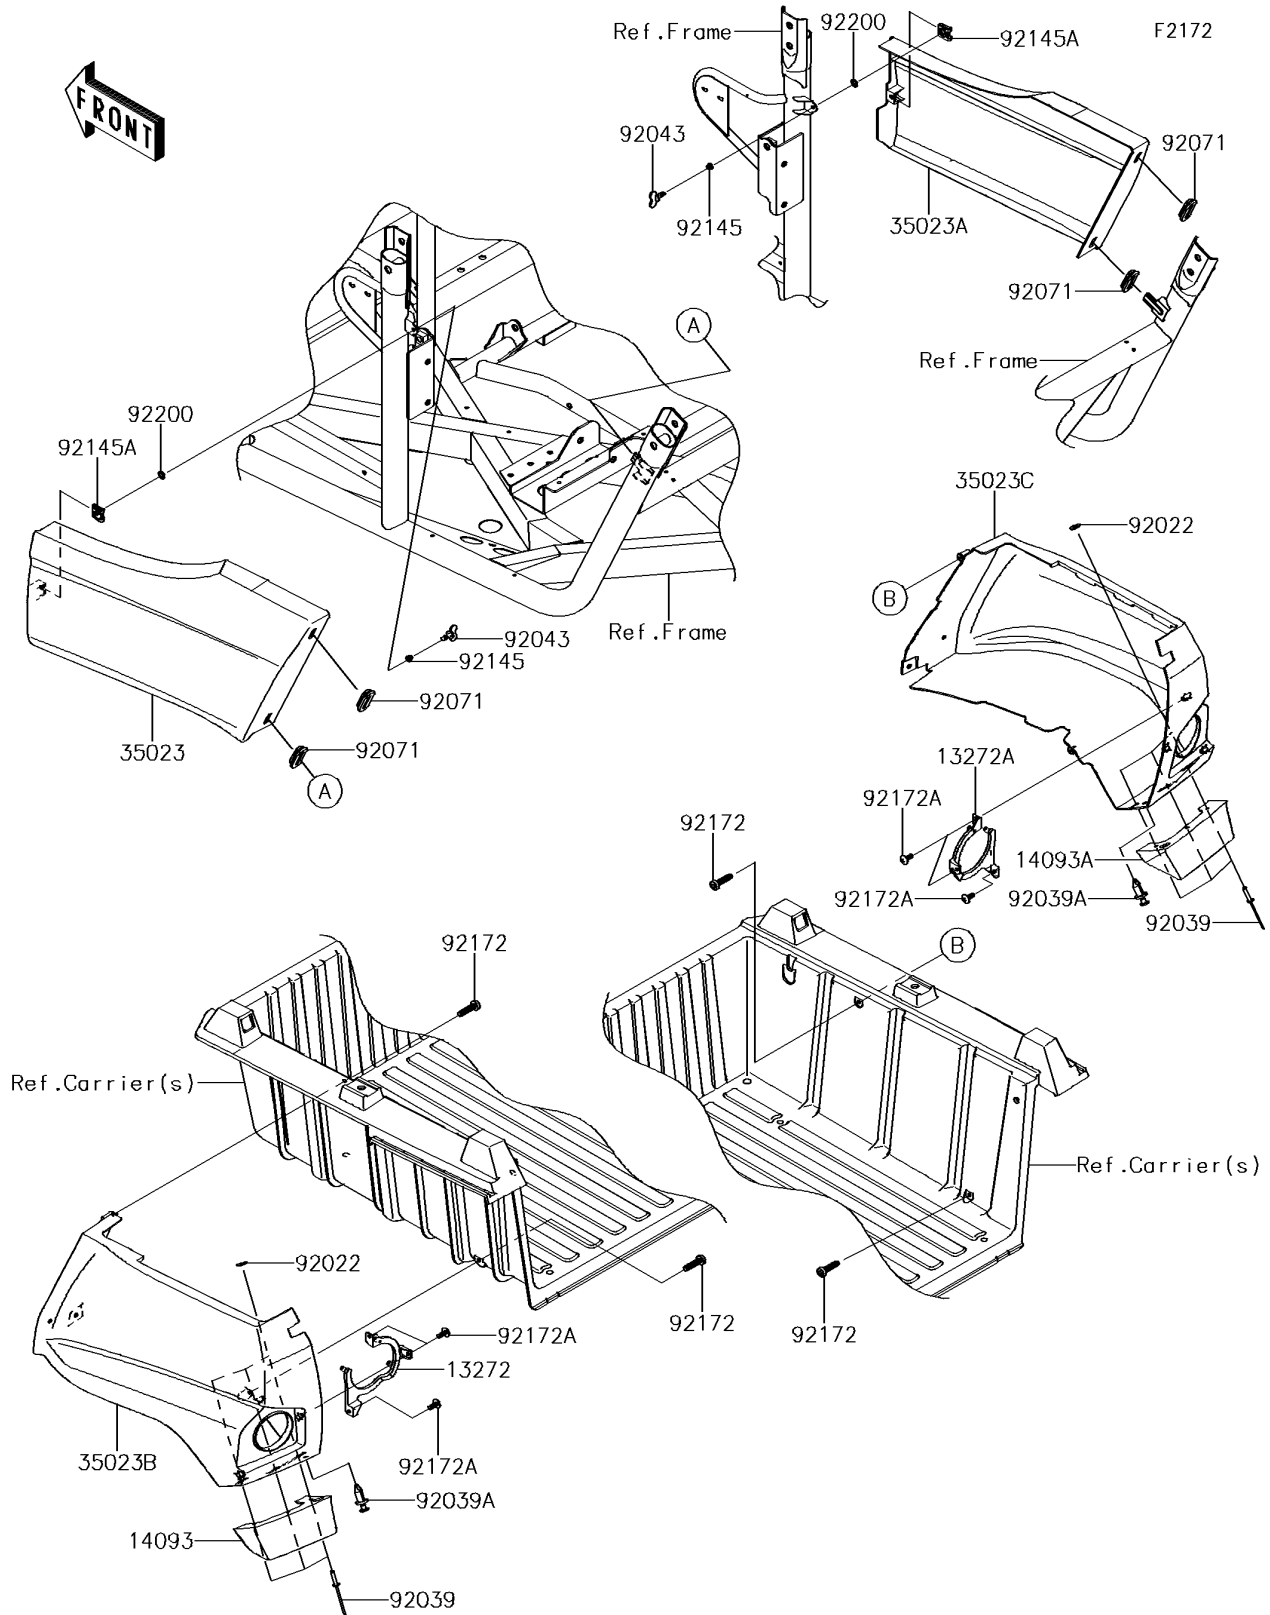

2018 TERYX4™ LE CAMO PARTS DIAGRAM

Rear Fender(s)

2018 TERYX4™ LE CAMO PARTS LIST

Rear Fender(s)

ITEM NAME	PART NUMBER	QUANTITY
PLATE,TAILLIGHT MOUNT,LH (Ref # 13272)	13272-1481	1
PLATE,TAILLIGHT MOUNT,RH (Ref # 13272A)	13272-1482	1
COVER,MUD GUARD,LH (Ref # 14093)	14093-0001	1
COVER,MUD GUARD,RH (Ref # 14093A)	14093-0002	1
FENDER-REAR,FR,LH,S.BLACK (Ref # 35023)	35023-0366-839	1
FENDER-REAR,FR,RH,S.BLACK (Ref # 35023A)	35023-0367-839	1
FENDER-REAR,RR,LH,S.BLACK (Ref # 35023B)	35023-0368-839	1
FENDER-REAR,RR,RH,S.BLACK (Ref # 35023C)	35023-0369-839	1
WASHER,5.2X13X1 (Ref # 92022)	92022-1380	6
RIVET,5X23.3 (Ref # 92039)	92039-0769	6
RIVET (Ref # 92039A)	92039-0776	2
PIN,WINGED,240 (Ref # 92043)	92043-0779	2
GROMMET (Ref # 92071)	92071-1187	4
SPRING (Ref # 92145)	92145-0905	2
SPRING,CLIP (Ref # 92145A)	92145-0906	2
SCREW (Ref # 92172)	92172-0886	4
SCREW,5X12 (Ref # 92172A)	92172-3714	6
WASHER (Ref # 92200)	92200-0800	2