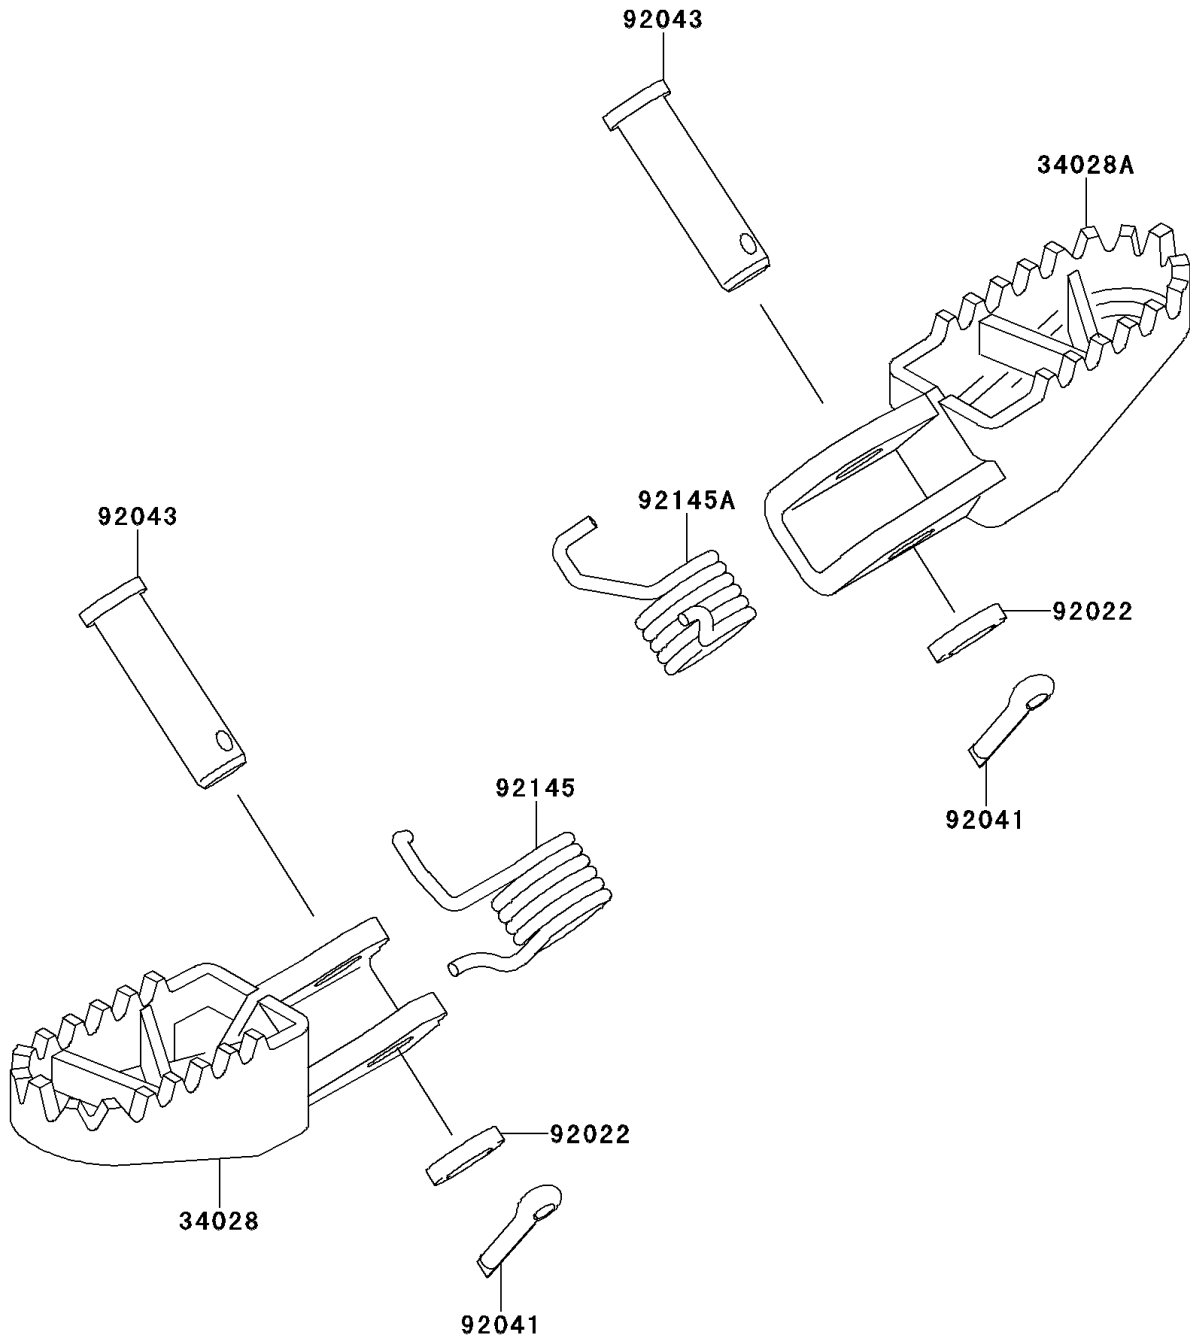

2000 KX80 PARTS DIAGRAM

Footrests

F2160

2000 KX80 PARTS LIST

Footrests

| ITEM NAME | PART NUMBER | QUANTITY |
|--------------------------------|---------------|----------|
| STEP,LH,SILVER (Ref # 34028) | 34028-1448-CE | 1 |
| STEP,RH,SILVER (Ref # 34028A) | 34028-1449-CE | 1 |
| WASHER,10.2X16X1 (Ref # 92022) | 92022-1829 | 2 |
| COTTER,2.5X15 (Ref # 92041) | 92041-1051 | 2 |
| PIN,10X37.5 (Ref # 92043) | 92043-1570 | 2 |
| SPRING,STEP,LH (Ref # 92145) | 92145-1106 | 1 |
| SPRING,STEP,RH (Ref # 92145A) | 92145-1107 | 1 |