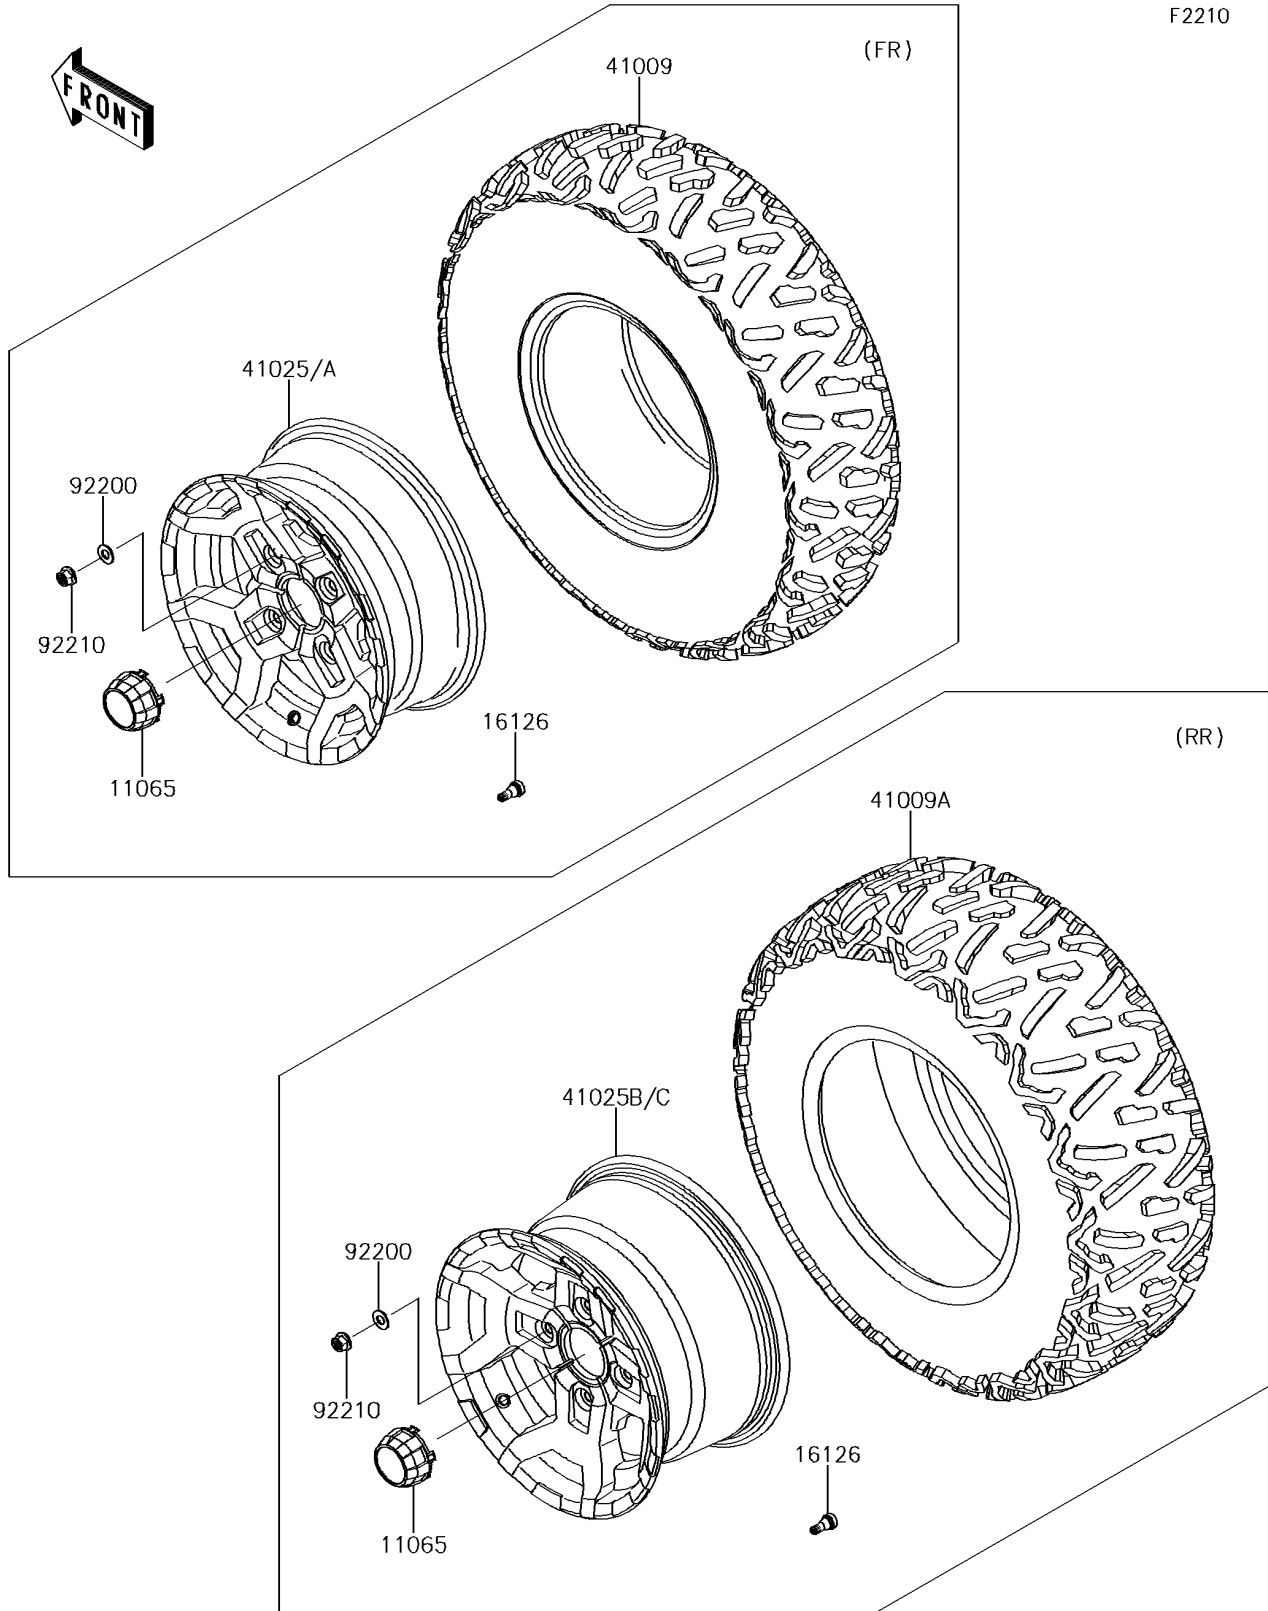

2016 TERYX® LE PARTS DIAGRAM

Wheels/Tires

F2210

2016 TERYX® LE PARTS LIST

Wheels/Tires

ITEM NAME	PART NUMBER	QUANTITY
CAP,WHEEL,F.BLACK (Ref # 11065)	11065-0893-6Z	4
VALVE (Ref # 16126)	16126-4001	4
TIRE,FR,27X9.00R14 6PR,BIGHORN2.0 (Ref # 41009)	41009-0589	2
TIRE,RR,27X11.00R14 6PR,BIGHORN2 (Ref # 41009A)	41009-0590	2
RIM,FR,14X6.0AT,BLACK (Ref # 41025)	41025-0357-31D	2
RIM,RR,14X8.0AT,BLACK (Ref # 41025B)	41025-0358-31D	2
WASHER,12.1X25X1.6 (Ref # 92200)	92200-0455	16
NUT,12MM (Ref # 92210)	92210-0603	16