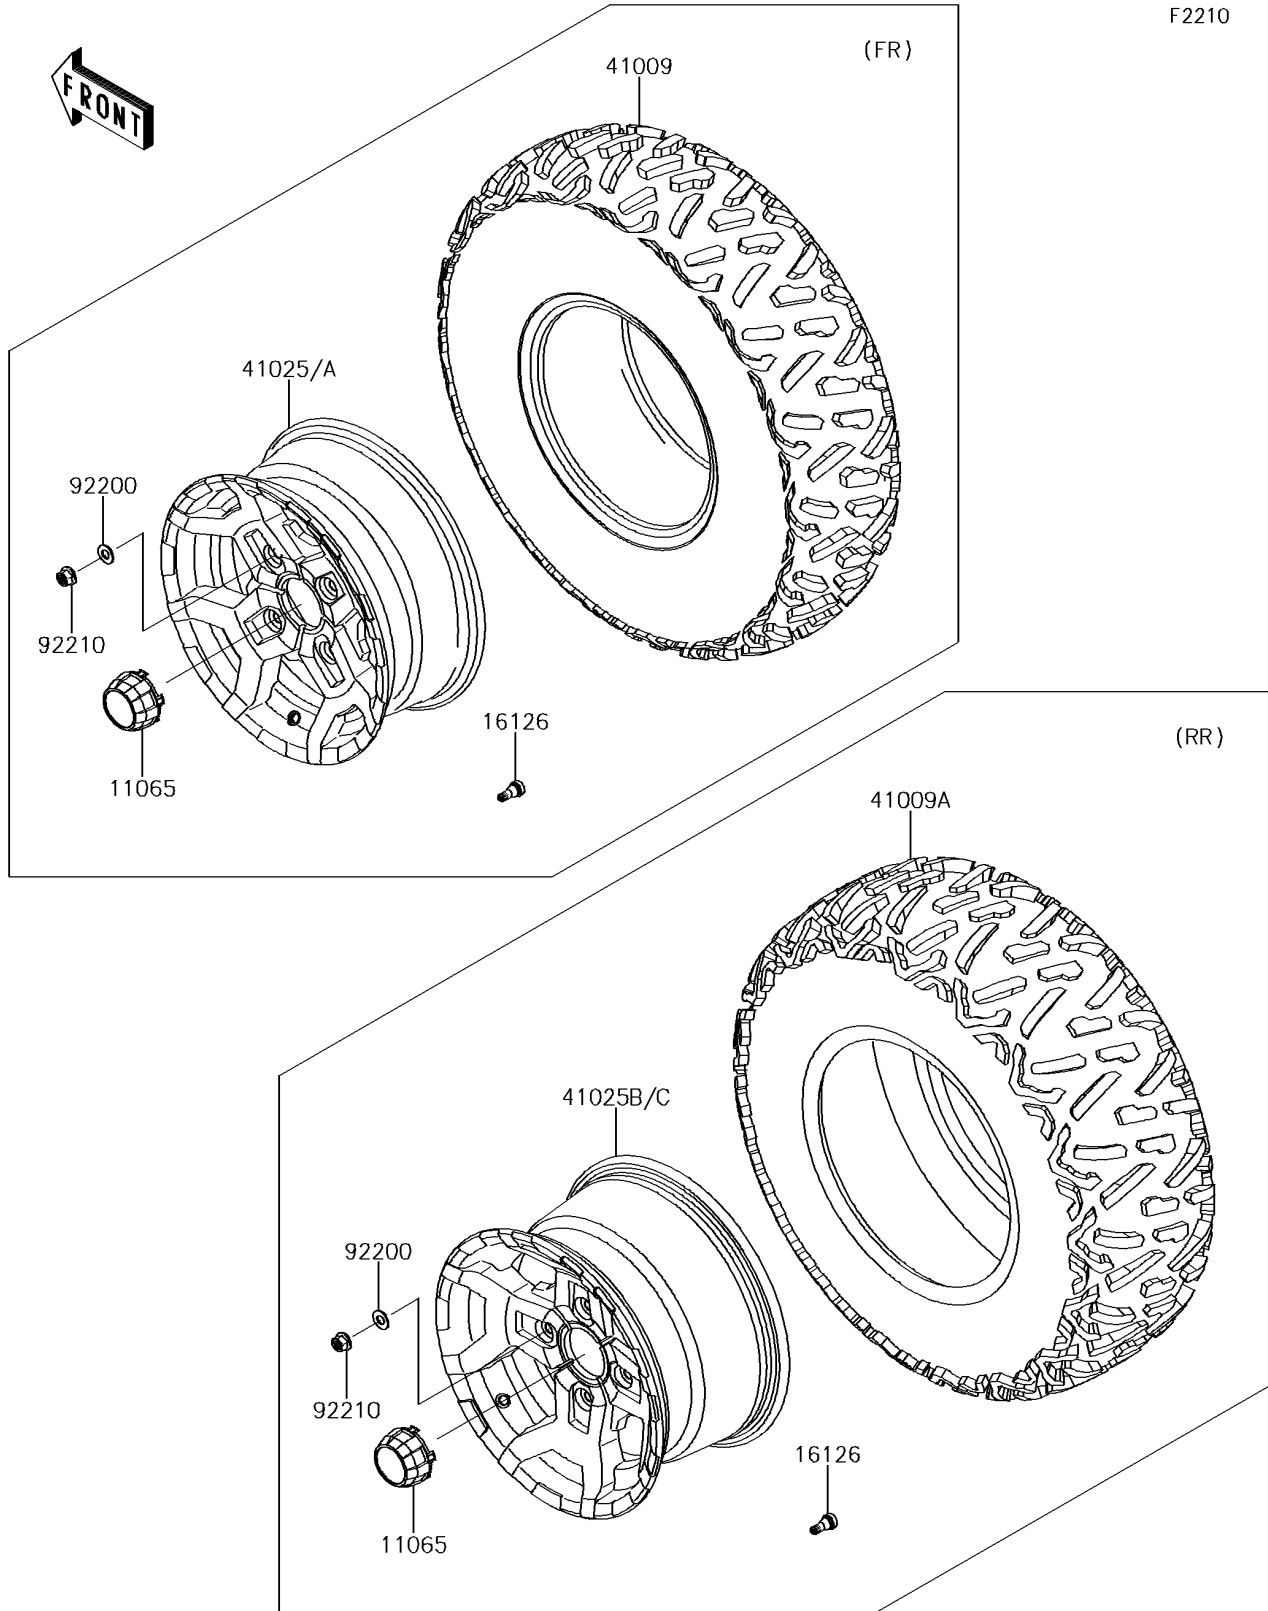

2018 TERYX4™ LE CAMO PARTS DIAGRAM

Wheels/Tires

F2210

2018 TERYX4™ LE CAMO PARTS LIST

Wheels/Tires

ITEM NAME	PART NUMBER	QUANTITY
CAP,WHEEL,F.BLACK (Ref # 11065)	11065-0893-6Z	4
VALVE (Ref # 16126)	16126-4001	4
TIRE,FR,27X9.00R14 6PR,BIGHORN2.0 (Ref # 41009)	41009-0589	2
TIRE,RR,27X11.00R14 6PR,BIGHORN2 (Ref # 41009A)	41009-0590	2
RIM,FR,14X6.0AT,F.S.BLACK (Ref # 41025A)	41025-0357-397	2
RIM,RR,14X8.0AT,F.S.BLACK (Ref # 41025C)	41025-0358-397	2
WASHER,12.1X25X1.6 (Ref # 92200)	92200-0455	16
NUT,12MM (Ref # 92210)	92210-0603	16