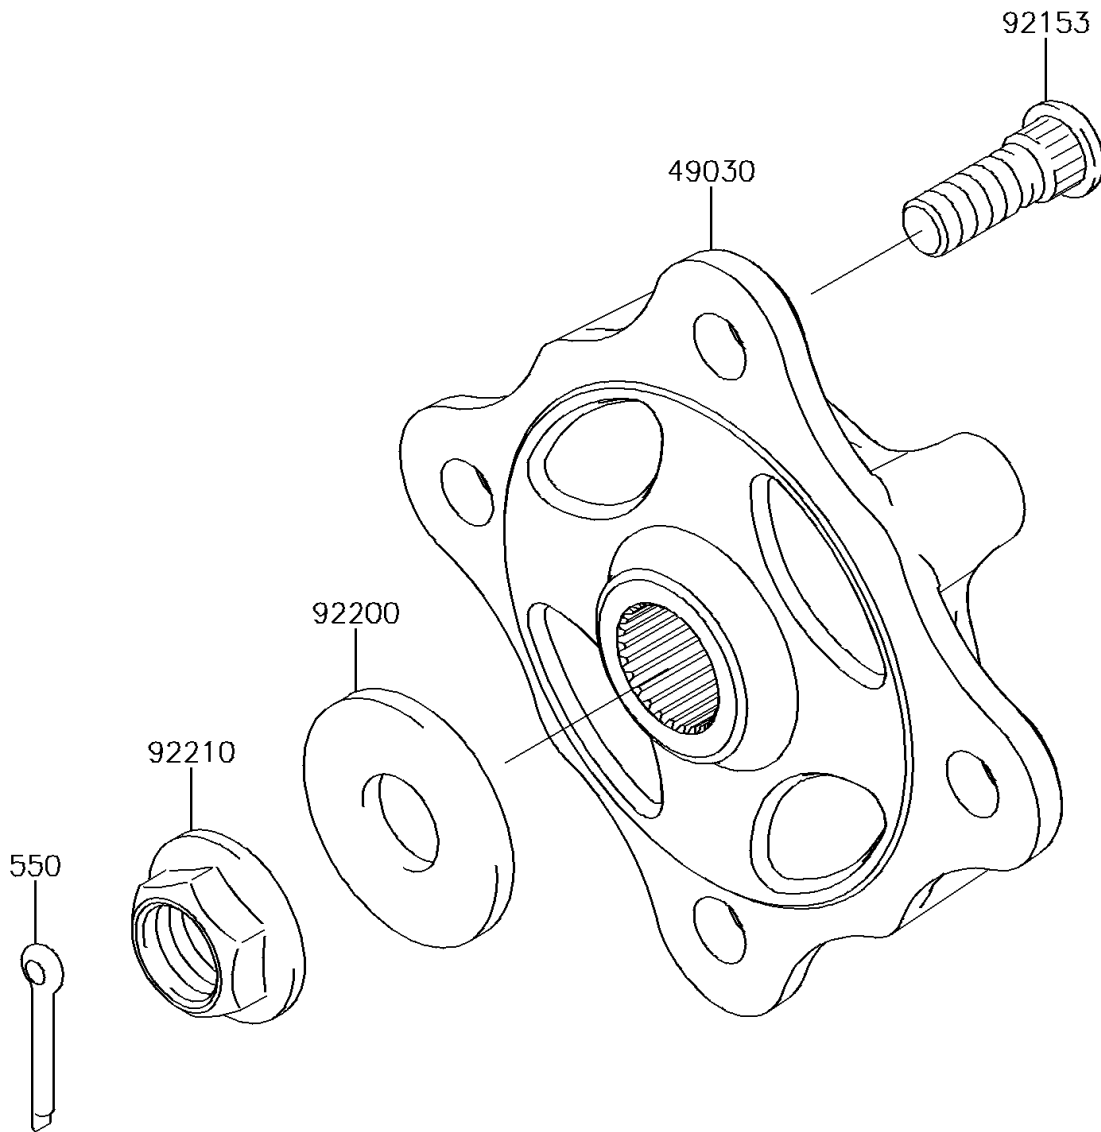

# 2017 TERYX® LE PARTS DIAGRAM

Front Hubs/Brakes

F2230

## 2017 TERYX® LE PARTS LIST

### Front Hubs/Brakes

ITEM NAME	PART NUMBER	QUANTITY
HUB,FR (Ref # 49030)	49030-0560	2
BOLT,12MM (Ref # 92153)	92153-1915	8
WASHER,20.3X52.0X4.5 (Ref # 92200)	92200-1739	2
NUT,FLANGED,20MM (Ref # 92210)	92210-2093	2
PIN-COTTER,4.0X30 (Ref # 550)	550AA4030	2