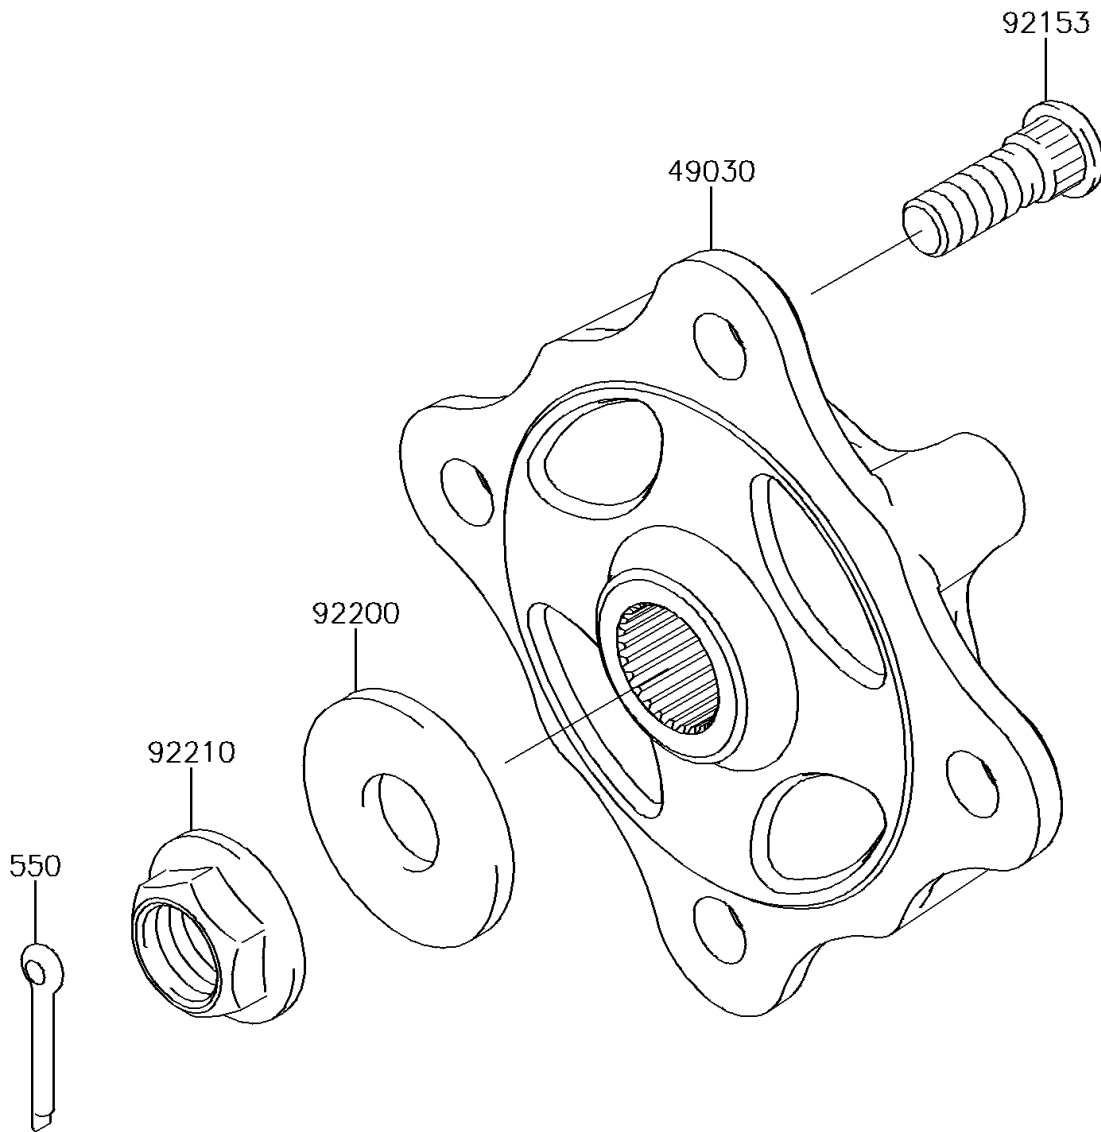

2018 TERYX® LE PARTS DIAGRAM

Front Hubs/Brakes

F2230

2018 TERYX® LE PARTS LIST

Front Hubs/Brakes

| ITEM NAME | PART NUMBER | QUANTITY |
|------------------------------------|-------------|----------|
| HUB,FR (Ref # 49030) | 49030-0560 | 2 |
| BOLT,12MM (Ref # 92153) | 92153-1915 | 8 |
| WASHER,20.3X52.0X4.5 (Ref # 92200) | 92200-1739 | 2 |
| NUT,FLANGED,20MM (Ref # 92210) | 92210-2093 | 2 |
| PIN-COTTER,4.0X30 (Ref # 550) | 550AA4030 | 2 |