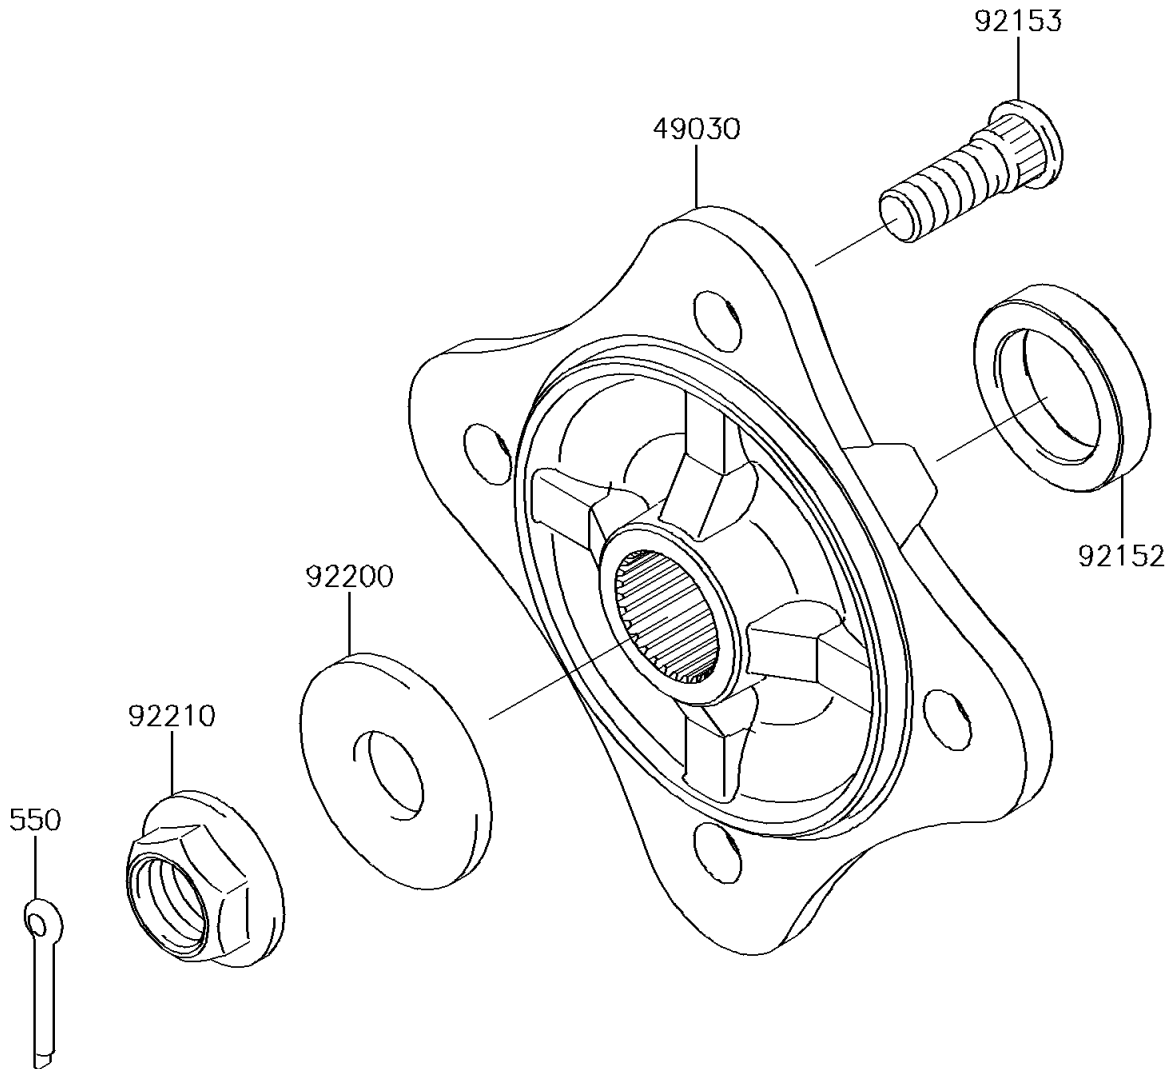

2016 TERYX® LE PARTS DIAGRAM

Rear Hubs/Brakes

F2240

2016 TERYX® LE PARTS LIST

Rear Hubs/Brakes

ITEM NAME	PART NUMBER	QUANTITY
HUB,RR (Ref # 49030)	49030-0563	2
COLLAR,30.1X44X9 (Ref # 92152)	92152-1700	2
BOLT,12MM (Ref # 92153)	92153-1915	8
WASHER,20.3X52.0X4.5 (Ref # 92200)	92200-1739	2
NUT,FLANGED,20MM (Ref # 92210)	92210-2093	2
PIN-COTTER,4.0X30 (Ref # 550)	550AA4030	2