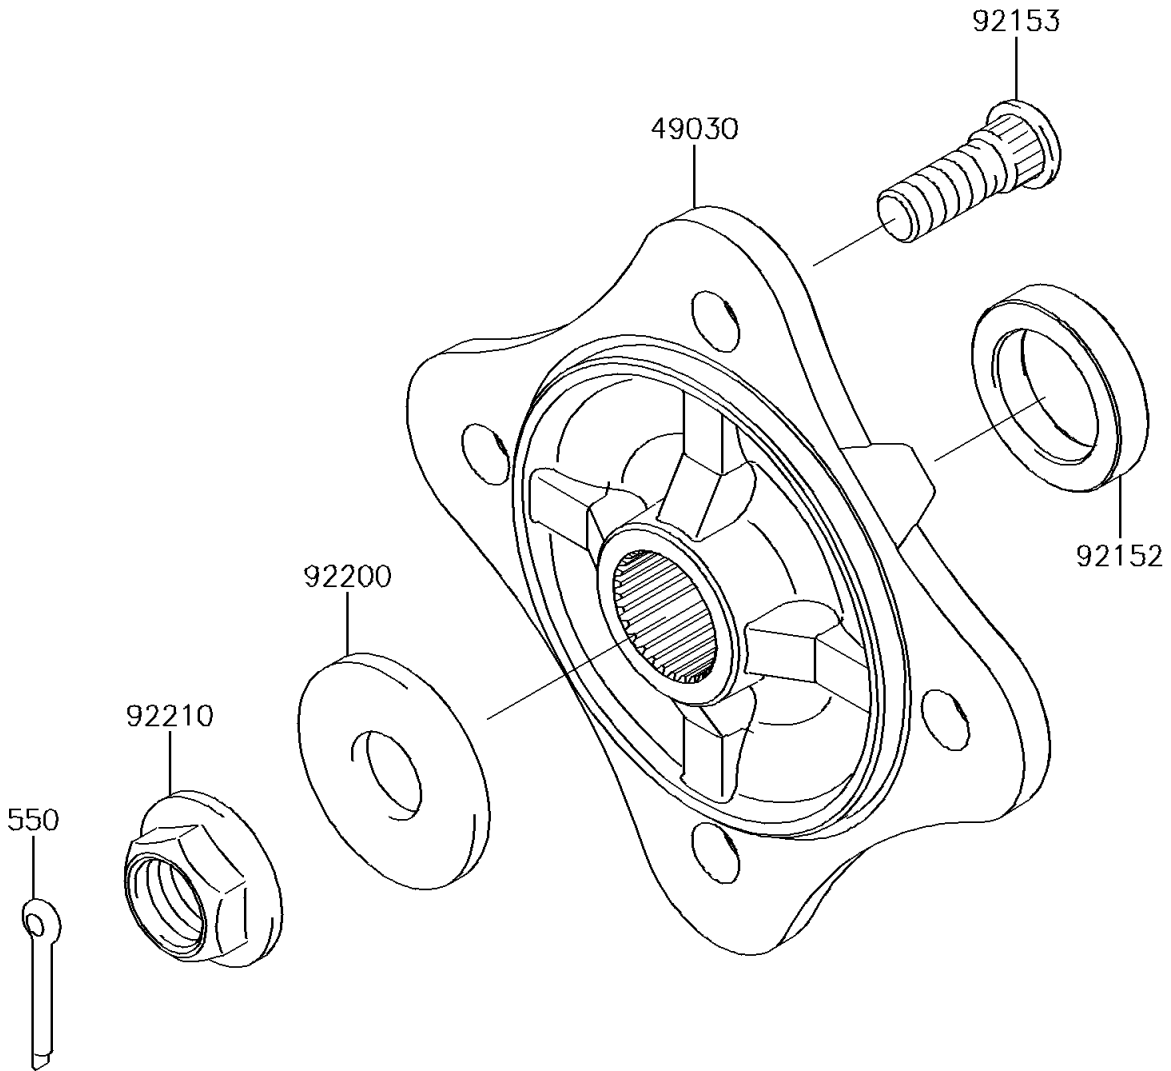

# 2018 TERYX4™ LE CAMO PARTS DIAGRAM

Rear Hubs/Brakes

F2240

# 2018 TERYX4™ LE CAMO PARTS LIST

Rear Hubs/Brakes

ITEM NAME	PART NUMBER	QUANTITY
-----------	-------------	----------