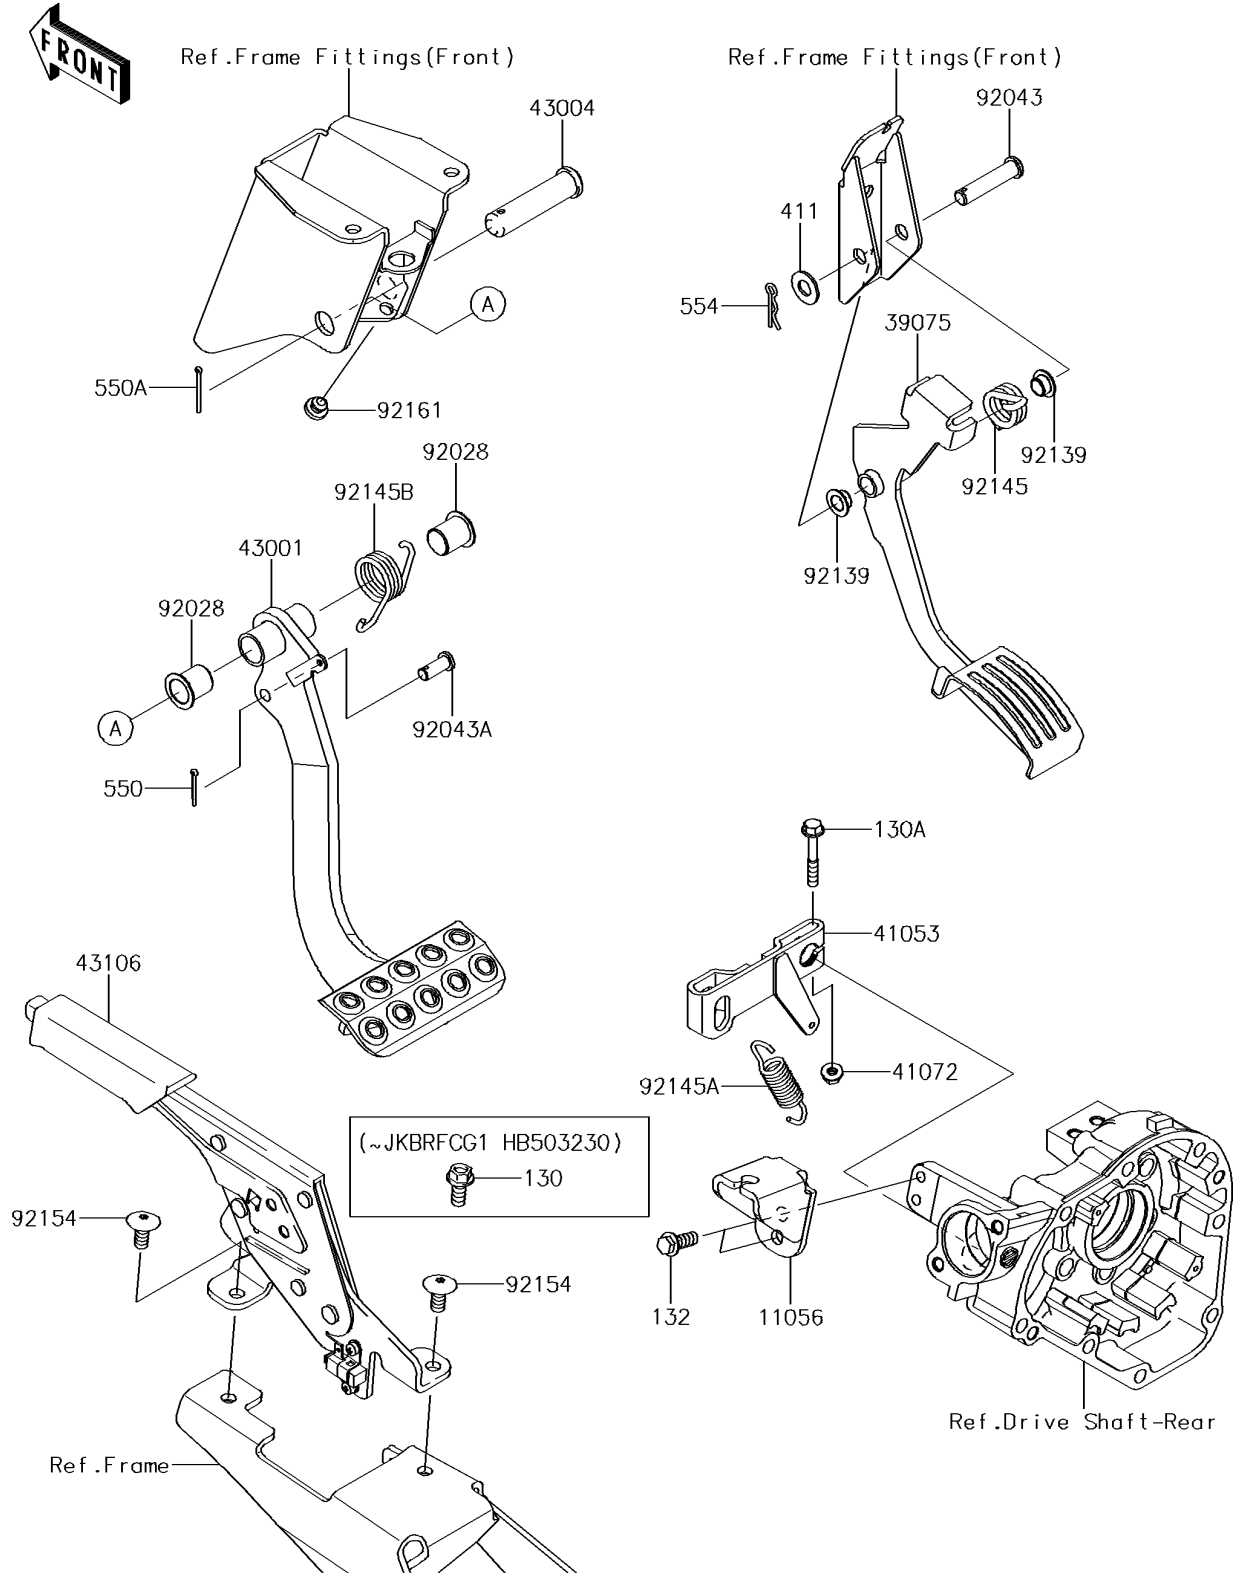

2017 TERYX® LE PARTS DIAGRAM

Brake Pedal/Throttle Lever

F2260

2017 TERYX® LE PARTS LIST

Brake Pedal/Throttle Lever

ITEM NAME	PART NUMBER	QUANTITY
BRACKET (Ref # 11056)	11056-2267	1
LEVER-THROTTLE (Ref # 39075)	39075-0019	1
LEVER-BRAKE CAM (Ref # 41053)	41053-0023	1
NUT,6MM (Ref # 41072)	41072-007	1
LEVER-BRAKE,PEDAL (Ref # 43001)	43001-0739	1
SHAFT-BRAKE (Ref # 43004)	43004-1128	1
LEVER-ASSY-PARKING BRAKE (Ref # 43106)	43106-0005	1
BUSHING (Ref # 92028)	92028-1571	2
PIN,10X42.5 (Ref # 92043)	92043-0707	1
PIN (Ref # 92043A)	92043-1039	1
BUSHING (Ref # 92139)	92139-0230	2
SPRING,THROTTLE (Ref # 92145)	92145-0831	1
SPRING,BRAKE CAM LEVER (Ref # 92145A)	92145-0880	1
SPRING,BRAKE PEDAL RETURN (Ref # 92145B)	92145-1615	1
BOLT-FLANGED,8X18 (Ref # 92154)	92154-2692	2
DAMPER (Ref # 92161)	92161-1084	1
BOLT-FLANGED,8X18 (Ref # 130)	130BA0818	2
BOLT-FLANGED,6X40 (Ref # 130A)	130CA0640	1
BOLT-FLANGED-SMALL,8X20 (Ref # 132)	132BA0820	2
WASHER-PLAIN,10MM (Ref # 411)	411AA1000	1
PIN-COTTER,2.5X18 (Ref # 550)	550AA2518	1
PIN-COTTER,2.5X25 (Ref # 550A)	550AA2525	1
PIN-SNAP,10MM (Ref # 554)	554DA1000	1