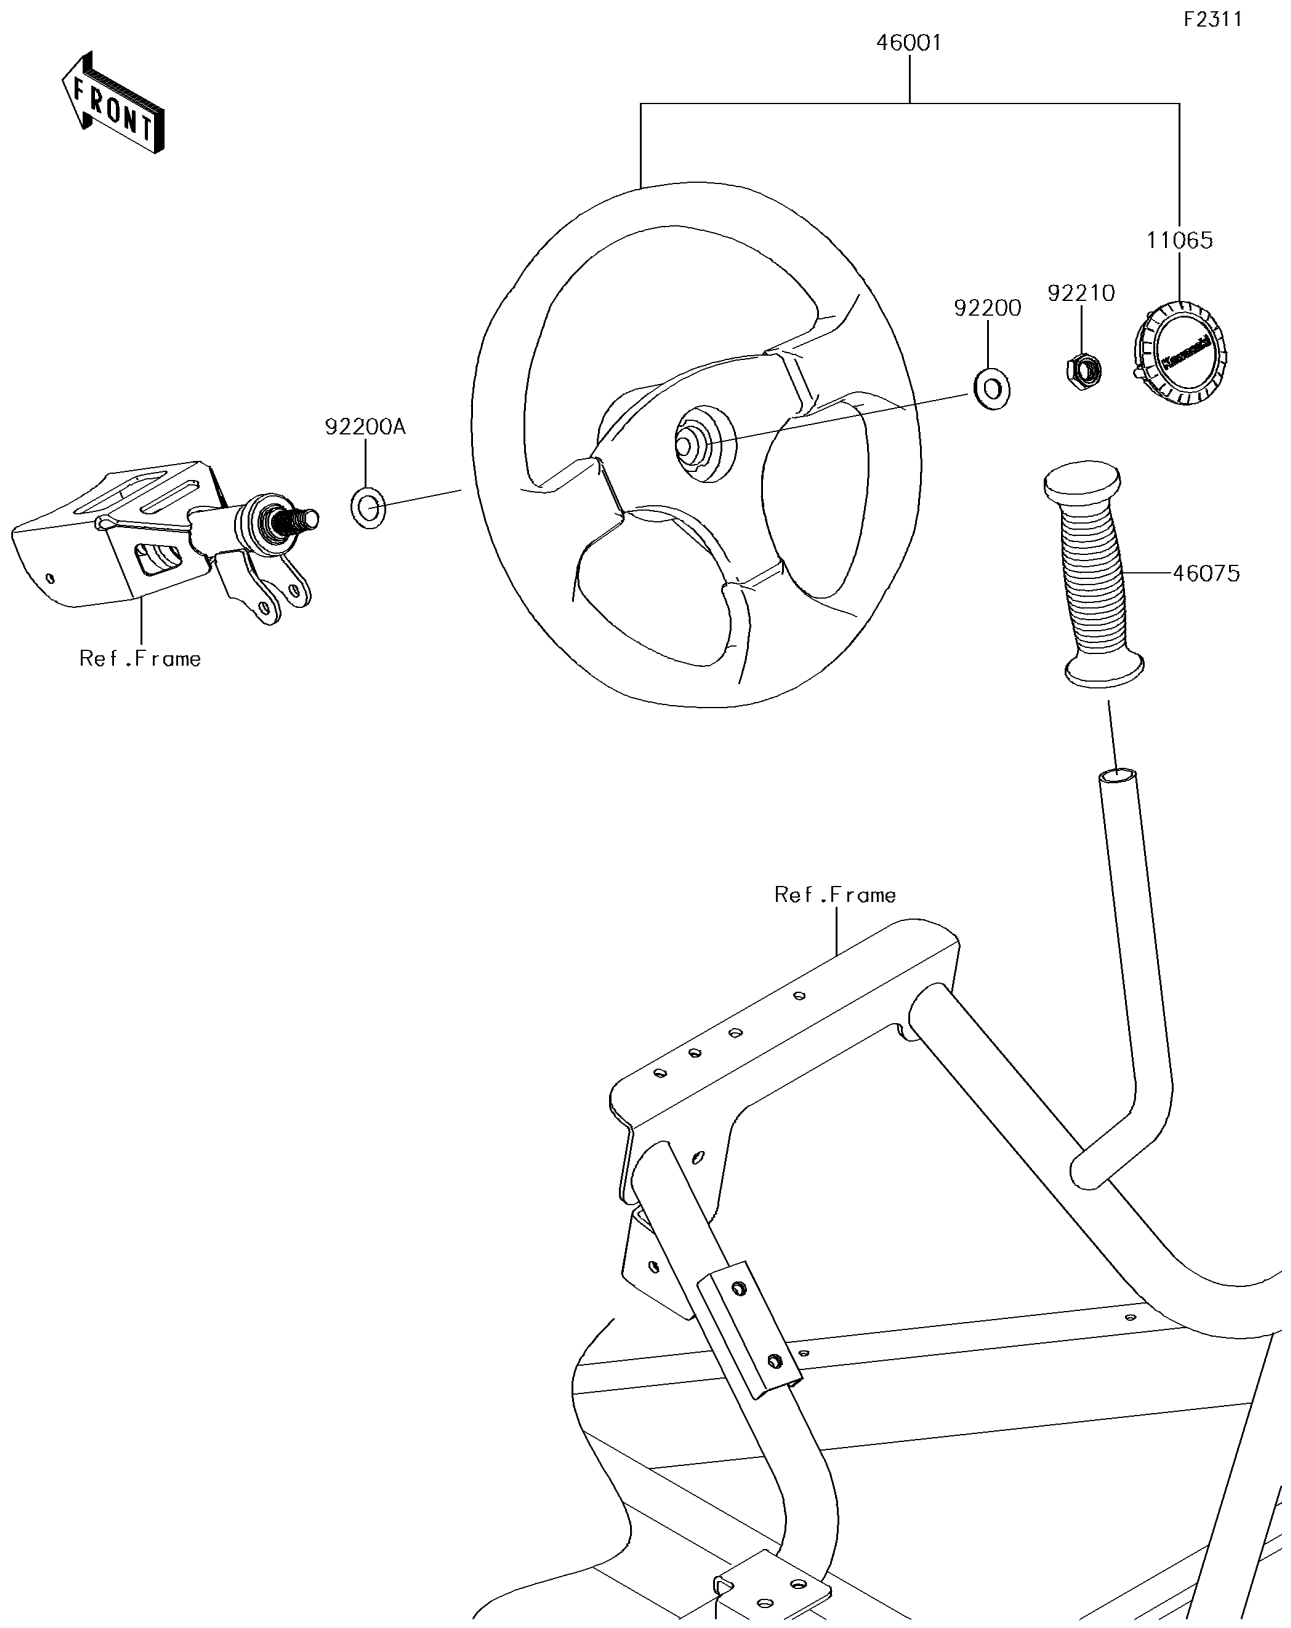

2017 TERYX® LE PARTS DIAGRAM

Steering Wheel

2017 TERYX® LE PARTS LIST

Steering Wheel

ITEM NAME	PART NUMBER	QUANTITY
CAP,HANDLE (Ref # 11065)	11065-0171	1
HANDLE-ASSY (Ref # 46001)	46001-0005	1
GRIP (Ref # 46075)	46075-0582	1
WASHER,12.1X25X1.6 (Ref # 92200)	92200-0455	1
WASHER,15X25X1.6 (Ref # 92200A)	92200-0460	1
NUT,LOCK,12MM (Ref # 92210)	92210-1249	1