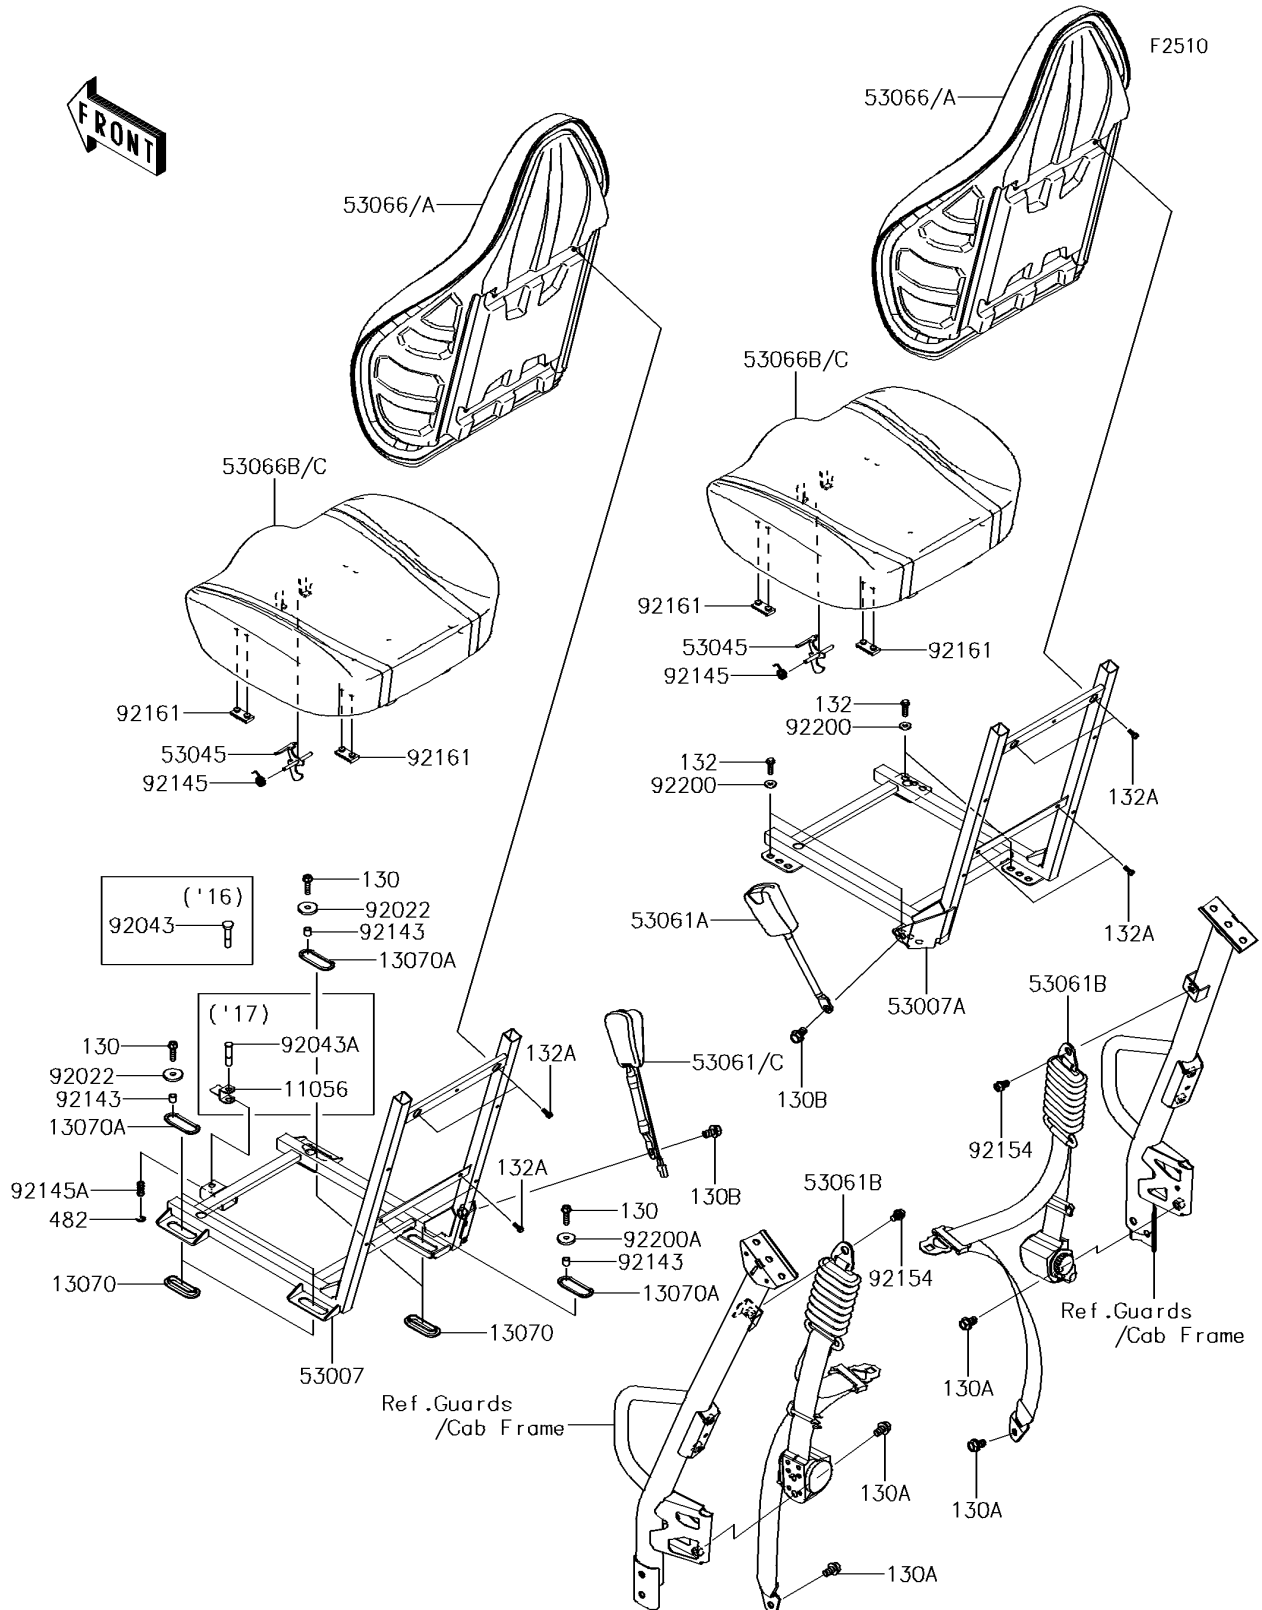

2016 TERYX® LE PARTS DIAGRAM

Seat(GGF/GHF)

2016 TERYX® LE PARTS LIST

Seat(GGF/GHF)

ITEM NAME	PART NUMBER	QUANTITY
GUIDE (Ref # 13070)	13070-0806	4
GUIDE (Ref # 13070A)	13070-0807	4
FRAME-SEAT,FR,LH (Ref # 53007)	53007-0375	1
FRAME-SEAT,FR,RH (Ref # 53007A)	53007-0376	1
HOOK-ASSY (Ref # 53045)	53045-0019	2
BELT-SEAT,BUCKLE,SW. (Ref # 53061)	53061-0038	1
BELT-SEAT,BUCKLE (Ref # 53061A)	53061-0039	1
BELT-SEAT,RETRACTOR,L=2500 (Ref # 53061B)	53061-0040	2
SEAT-ASSY,BACK,BLK/SIL/GRN (Ref # 53066)	53066-0394-41J	2
SEAT-ASSY,BOTTOM,BLACK+SIL+GRN (Ref # 53066B)	53066-0533-41Y	2
WASHER (Ref # 92022)	92022-2116	3
PIN (Ref # 92043)	92043-0862	1
COLLAR,8.8X12X11.5 (Ref # 92143)	92143-1340	4
SPRING,SEAT LATCH (Ref # 92145)	92145-0022	2
SPRING (Ref # 92145A)	92145-1682	1
BOLT,FLANGED,10X16 (Ref # 92154)	92154-2089	2
DAMPER,SEAT (Ref # 92161)	92161-1489	8
WASHER,8.2X20.0X2.5 (Ref # 92200)	92200-0205	4
WASHER,8.6X31X4.5 (Ref # 92200A)	92200-1758	1
BOLT-FLANGED,8X30 (Ref # 130)	130BA0830	4
BOLT-FLANGED,12X20 (Ref # 130A)	130BA1220	4
BOLT-FLANGED,13X22 (Ref # 130B)	130BB1222	2
BOLT-FLANGED-SMALL,8X25 (Ref # 132)	132BA0825	4
BOLT-FLANGED-SMALL,6X14 (Ref # 132A)	132BB0614	8
CIRCLIP-TYPE-E,8MM (Ref # 482)	482EA8000	1