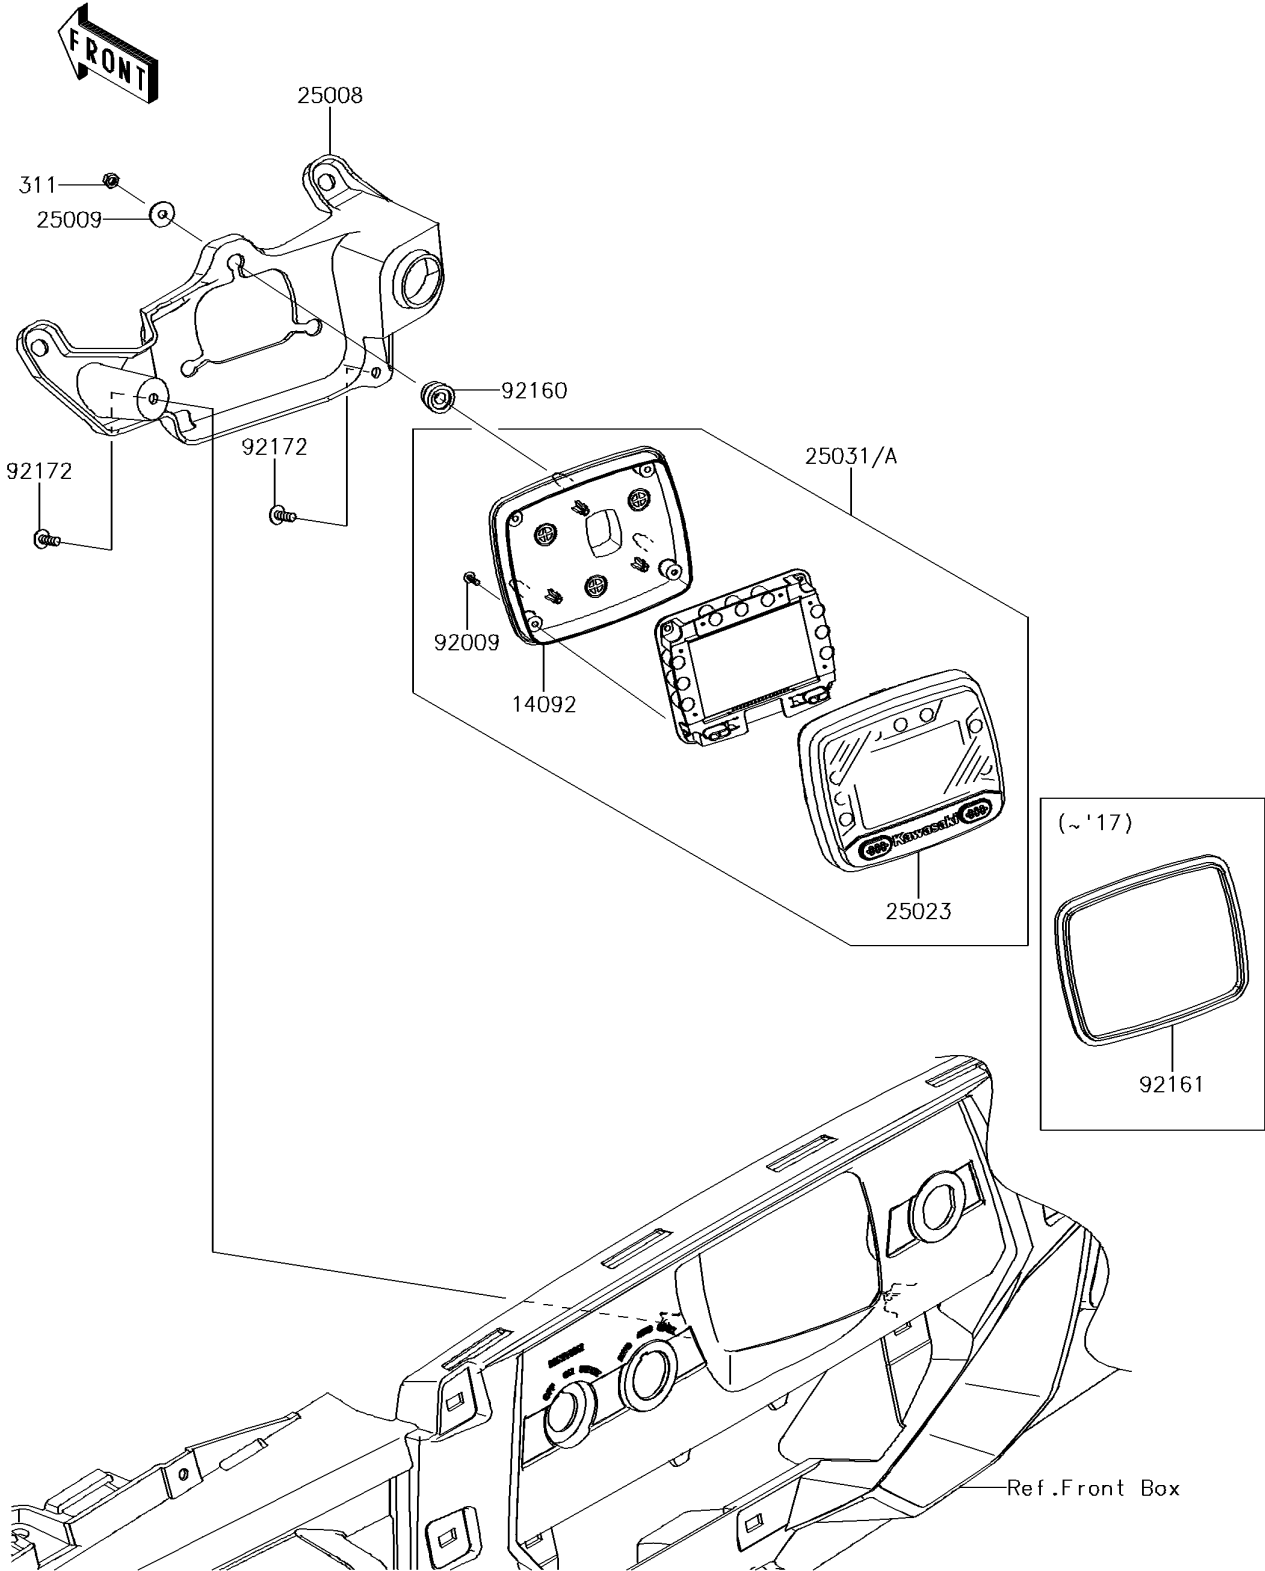

2018 TERYX4™ LE CAMO PARTS DIAGRAM

Meter(s)

F2530

2018 TERYX4™ LE CAMO PARTS LIST

Meter(s)

ITEM NAME	PART NUMBER	QUANTITY
COVER,METER,LWR (Ref # 14092)	14092-0834	1
BRACKET-METER (Ref # 25008)	25008-0043	1
WASHER,5.2X16X1.2 (Ref # 25009)	25009-004	3
COVER-METER CASE,UPP (Ref # 25023)	25023-0075	1
METER-ASSY,LCD (Ref # 25031A)	25031-0692	1
SCREW,TAPPING,3X12 (Ref # 92009)	92009-1255	4
DAMPER (Ref # 92160)	92160-1460	3
SCREW,TAPPING,5X14 (Ref # 92172)	92172-0265	2
NUT-HEX,5MM (Ref # 311)	311AB0500	3