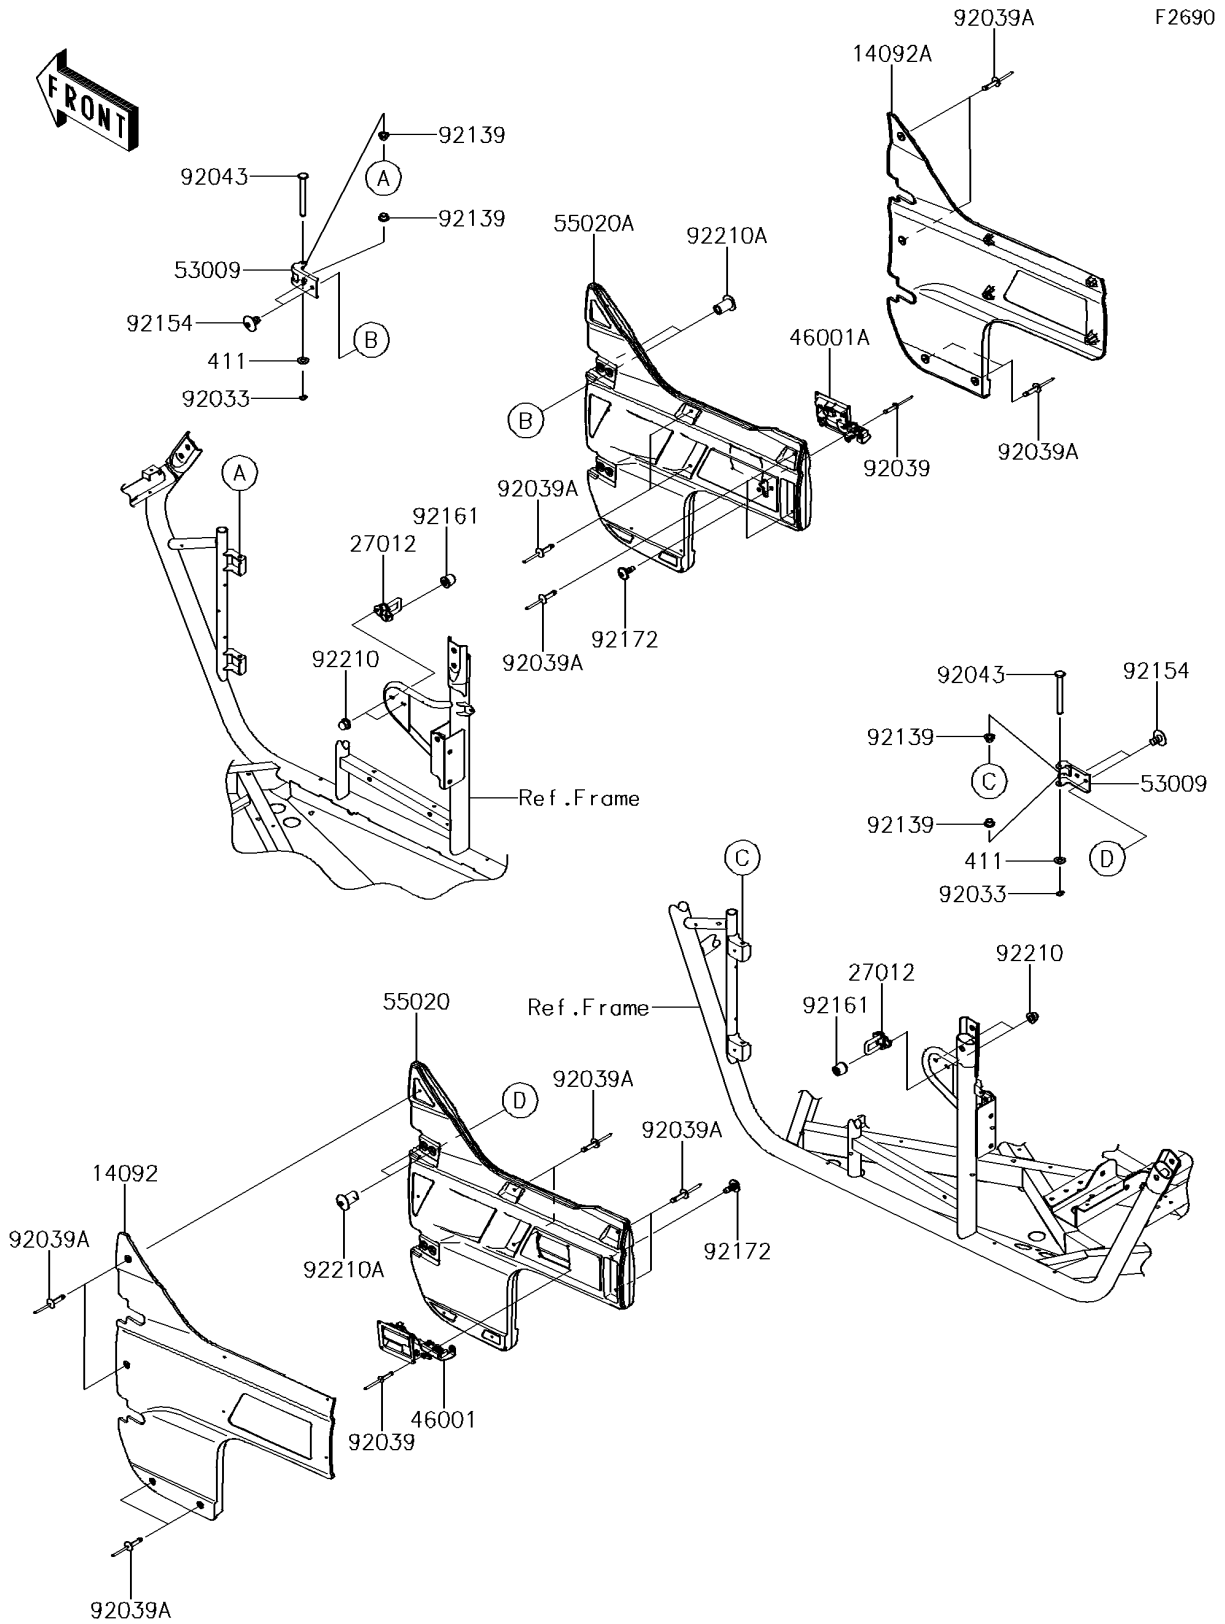

2018 TERYX4™ LE CAMO PARTS DIAGRAM

Door

2018 TERYX4™ LE CAMO PARTS LIST

Door

ITEM NAME	PART NUMBER	QUANTITY
COVER,SIDE GUARD,FR,LH,S.BLACK (Ref # 14092)	14092-0748-839	1
COVER,SIDE GUARD,FR,RH,S.BLACK (Ref # 14092A)	14092-0749-839	1
HOOK (Ref # 27012)	27012-0705	2
HANDLE-ASSY,SIDE GUARD,LH (Ref # 46001)	46001-0556	1
HANDLE-ASSY,SIDE GUARD,RH (Ref # 46001A)	46001-0557	1
HINGE (Ref # 53009)	53009-0303	4
GUARD,SIDE,FR,LH (Ref # 55020)	55020-0737	1
GUARD,SIDE,FR,RH (Ref # 55020A)	55020-0738	1
RING-SNAP (Ref # 92033)	92033-0719	4
RIVET,4.0X17.5 (Ref # 92039)	92039-0703	8
RIVET,5X23.3 (Ref # 92039A)	92039-0769	16
PIN,6X56 (Ref # 92043)	92043-0743	4
BUSHING,6X8X6 (Ref # 92139)	92139-0709	8
BOLT,TORX,8X13 (Ref # 92154)	92154-1911	8
DAMPER,9X28X24.3 (Ref # 92161)	92161-1456	2
SCREW,6X16 (Ref # 92172)	92172-0711	4
NUT,CAP,6MM (Ref # 92210)	92210-0003	4
NUT,TORX,8MM (Ref # 92210A)	92210-1442	8
WASHER-PLAIN,6MM (Ref # 411)	411AB0600	4