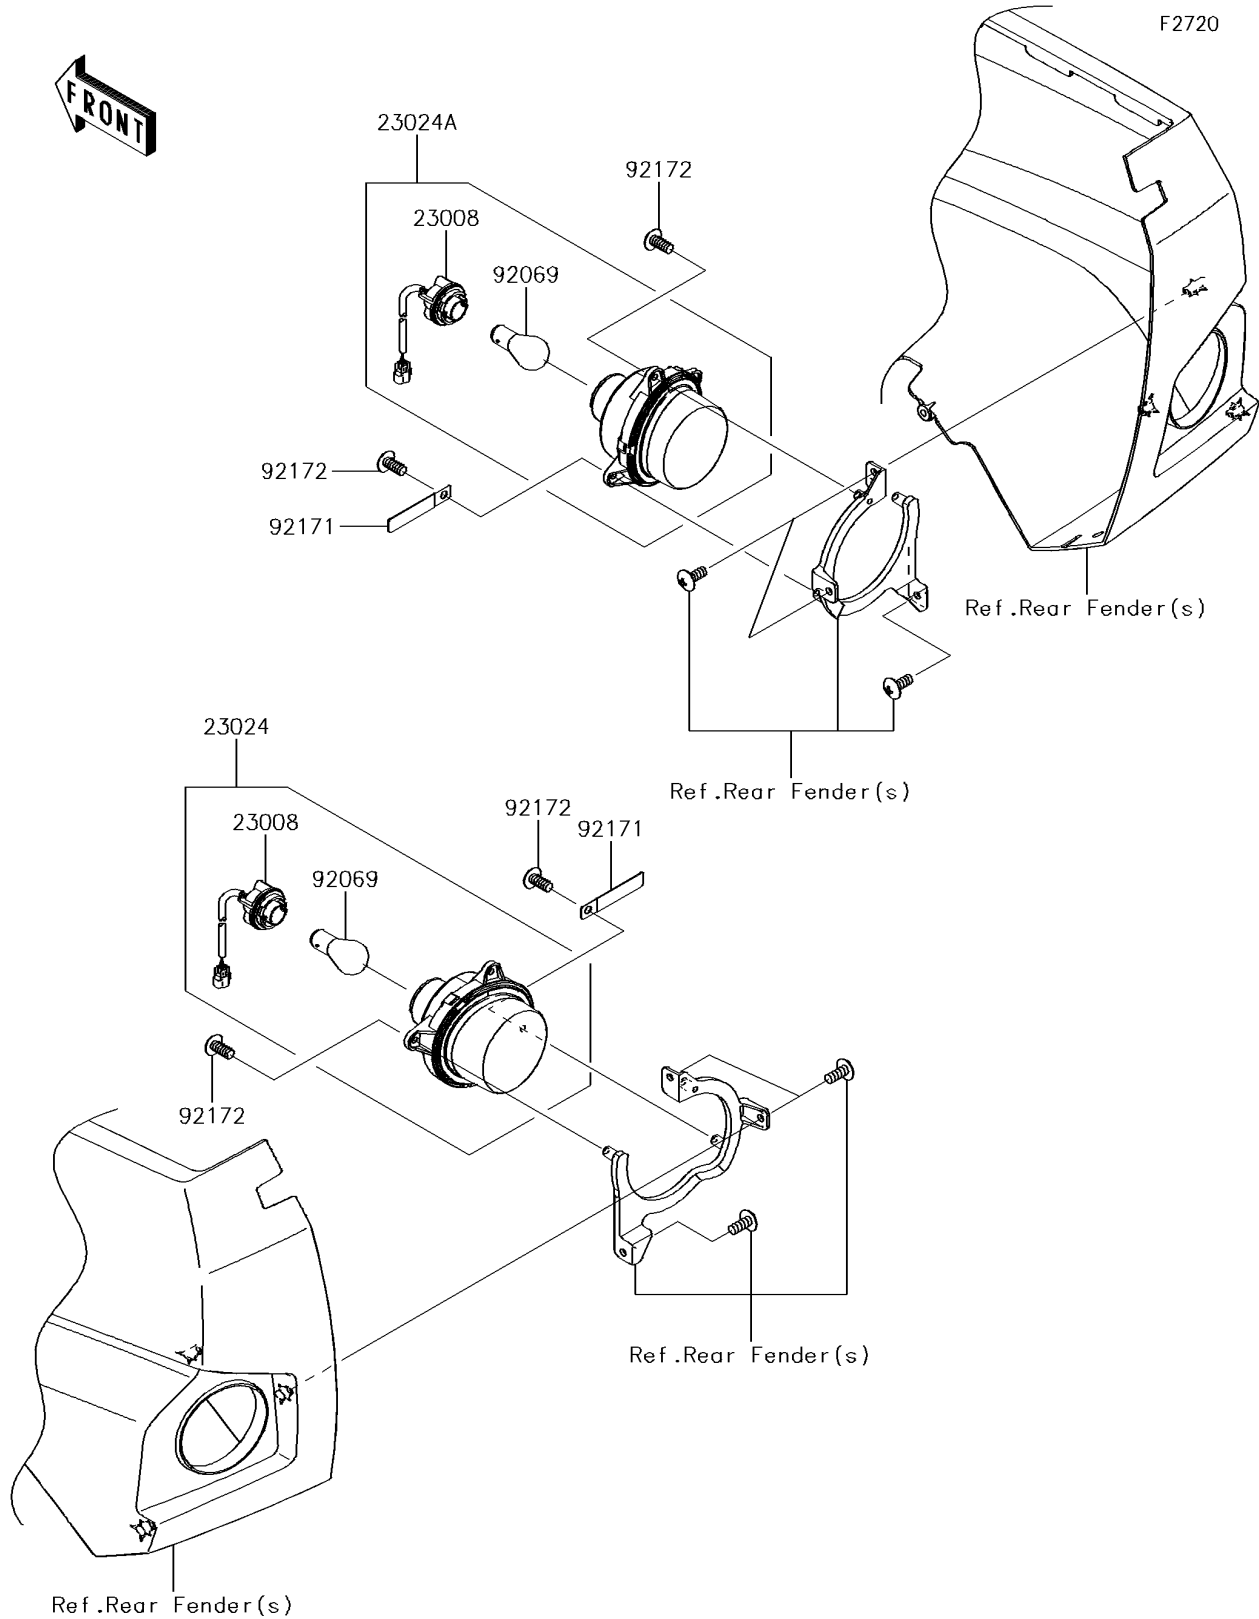

# 2018 TERYX4™ LE CAMO PARTS DIAGRAM

Taillight(s)

## 2018 TERYX4™ LE CAMO PARTS LIST

### Taillight(s)

ITEM NAME	PART NUMBER	QUANTITY
SOCKET-ASSY (Ref # 23008)	23008-0149	2
LAMP-ASSY-TAIL,LH (Ref # 23024)	23024-0003	1
LAMP-ASSY-TAIL,RH (Ref # 23024A)	23024-0004	1
BULB,12V 21/5W (Ref # 92069)	92069-0072	2
CLAMP,L=60 (Ref # 92171)	92171-0652	2
SCREW,5X12 (Ref # 92172)	92172-3714	6