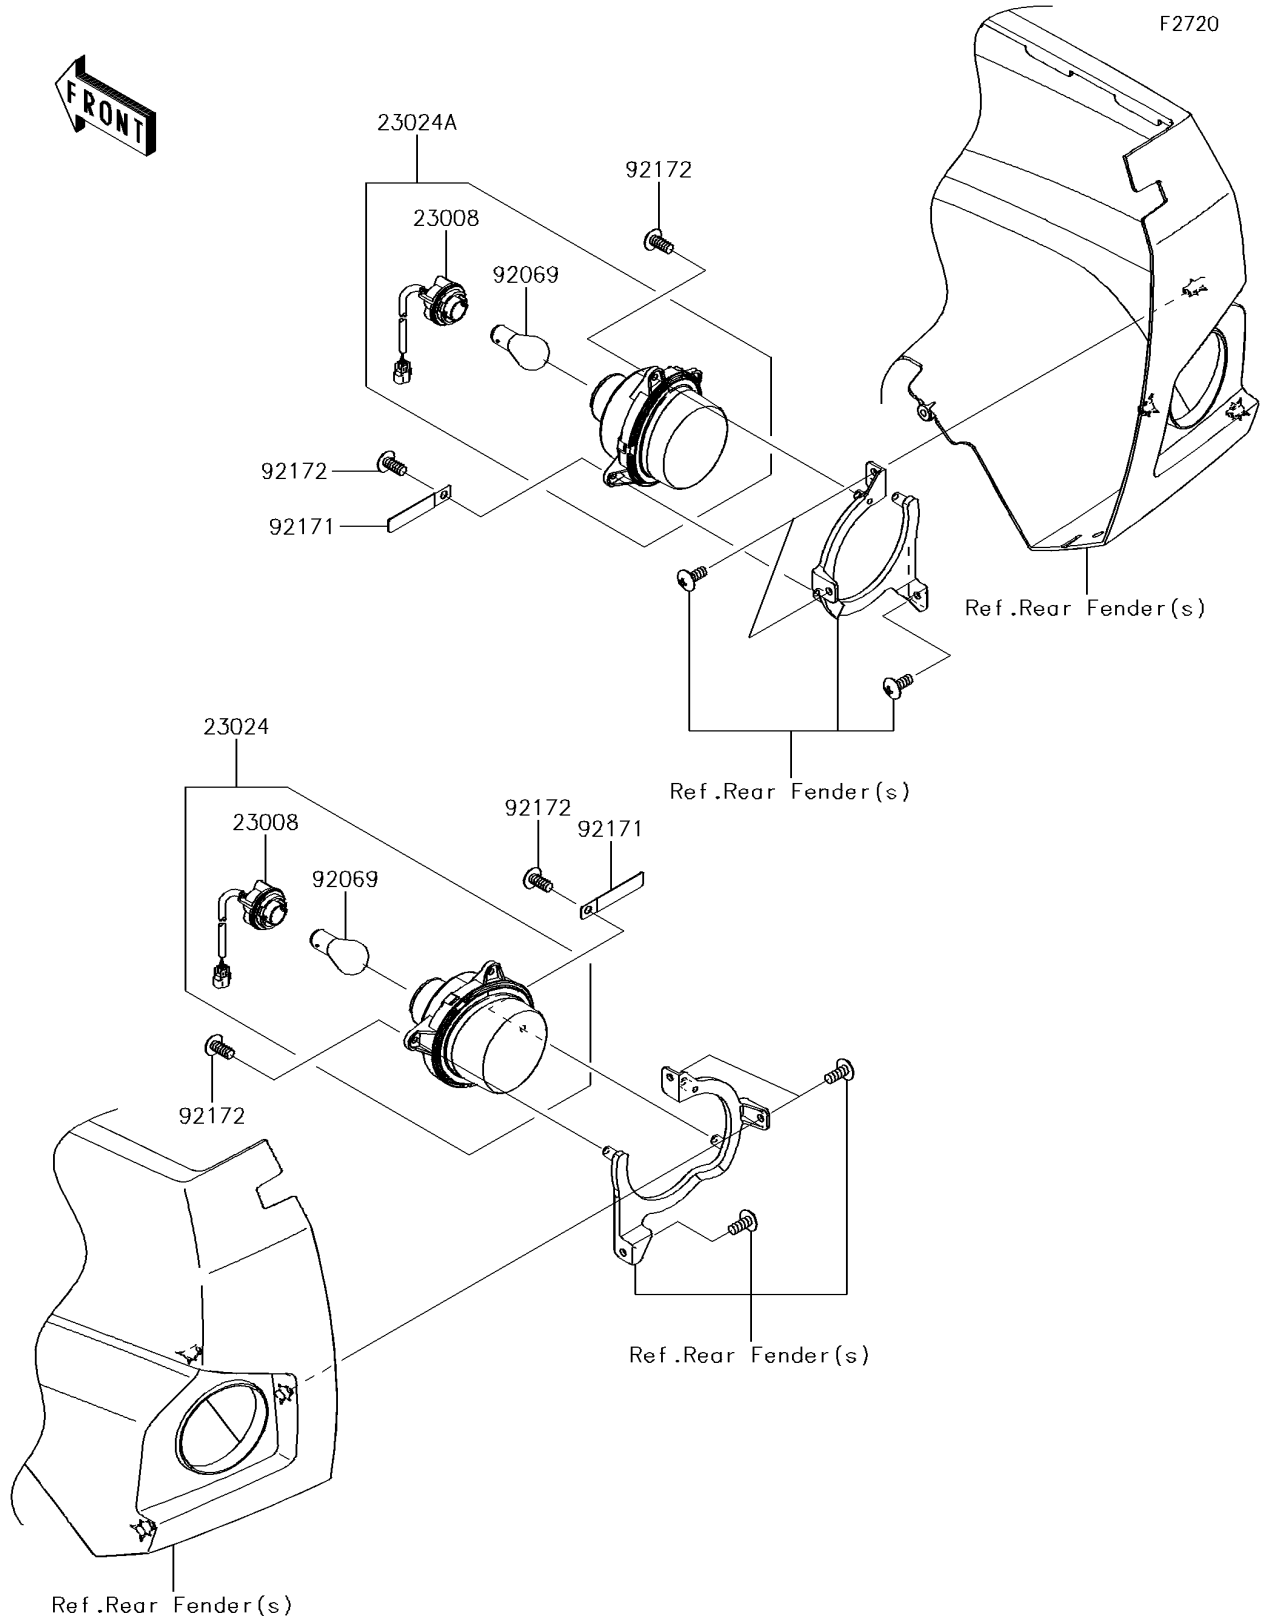

2018 TERYX4™ LE CAMO PARTS DIAGRAM

Taillight(s)

2018 TERYX4™ LE CAMO PARTS LIST

Taillight(s)

ITEM NAME	PART NUMBER	QUANTITY
SOCKET-ASSY (Ref # 23008)	23008-0149	2
LAMP-ASSY-TAIL,LH (Ref # 23024)	23024-0003	1
LAMP-ASSY-TAIL,RH (Ref # 23024A)	23024-0004	1
BULB,12V 21/5W (Ref # 92069)	92069-0072	2
CLAMP,L=60 (Ref # 92171)	92171-0652	2
SCREW,5X12 (Ref # 92172)	92172-3714	6