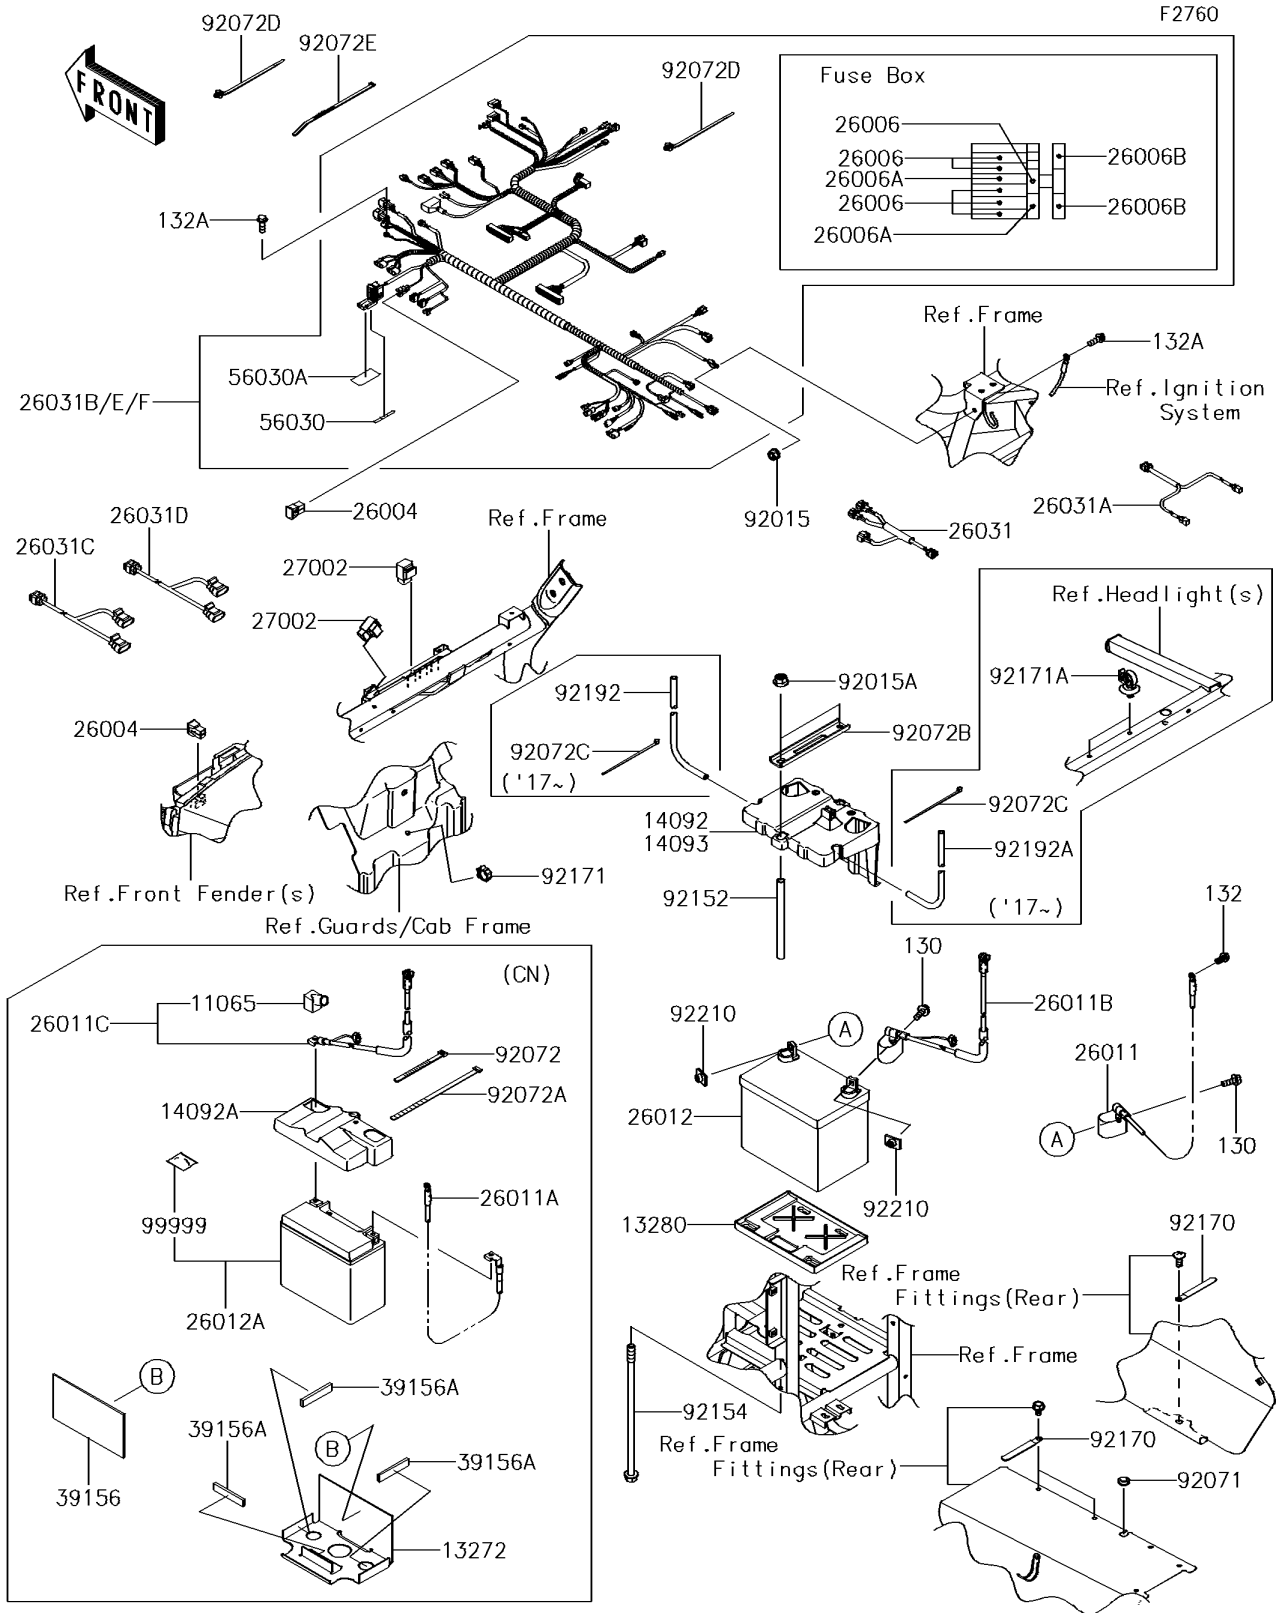

2017 TERYX® LE PARTS DIAGRAM

Chassis Electrical Equipment

2017 TERYX® LE PARTS LIST

Chassis Electrical Equipment

ITEM NAME	PART NUMBER	QUANTITY
-----------	-------------	----------