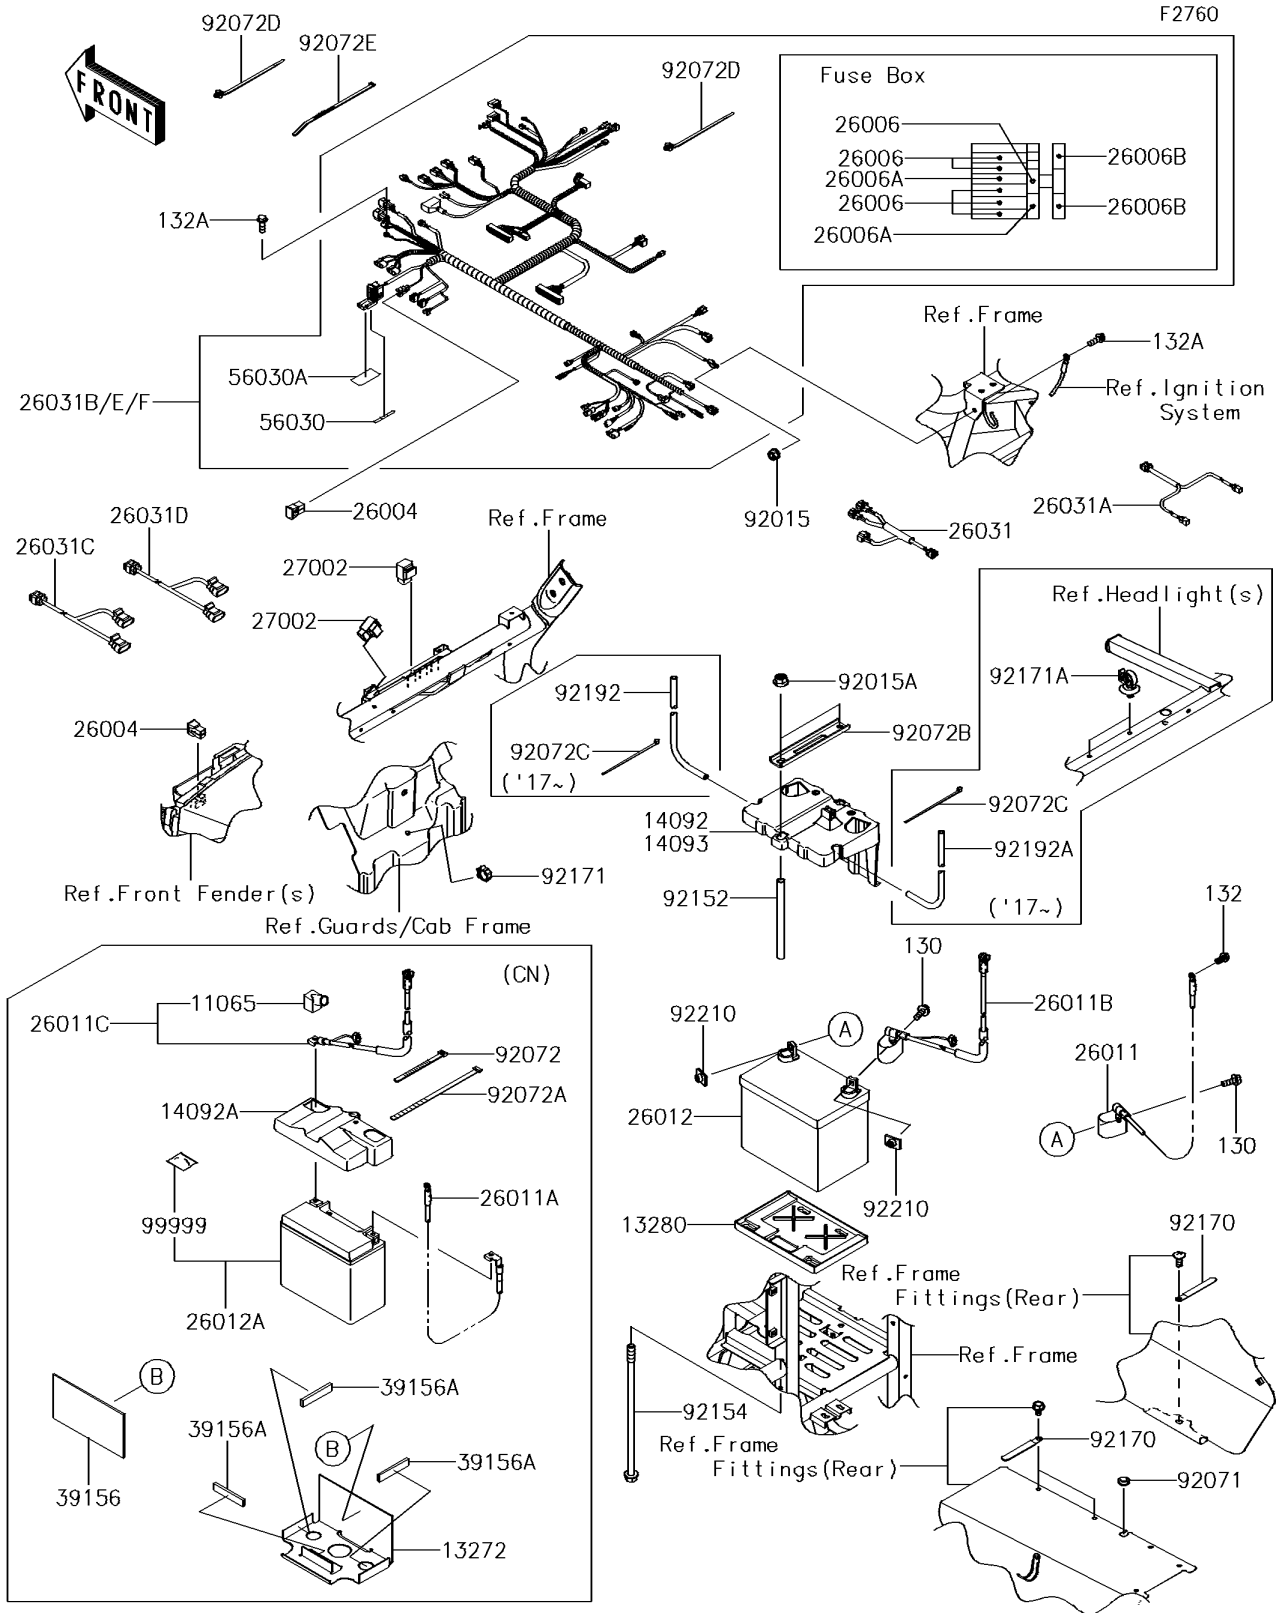

2018 TERYX® LE PARTS DIAGRAM

Chassis Electrical Equipment

2018 TERYX® LE PARTS LIST

Chassis Electrical Equipment

ITEM NAME	PART NUMBER	QUANTITY
-----------	-------------	----------